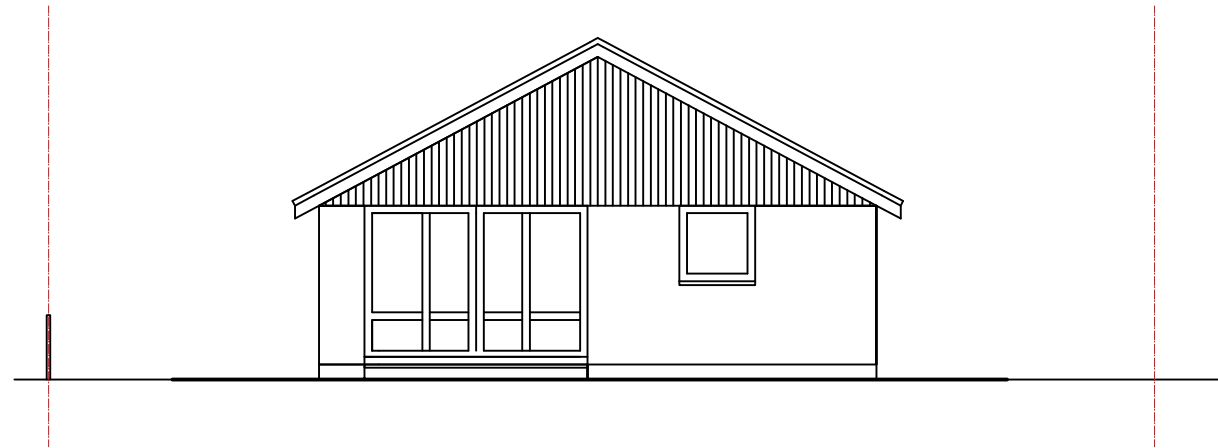

SCALE - 1 : 100.

EXISTING FRONT ELEVATION

EXISTING SIDE ELEVATION

M C S DESIGN Architectural Services

Millennium Creative Services Design
53 Westmead, Windsor, SL4 3NN

mob: 07989319224
tel: 01753 869117
fax: 01753 869117
www.mcsdesignservices.co.uk
email: info@mcsdesignservices.co.uk

client
MR. PARMJIT GREWAL

site
12 WINKFIELD ROAD, WINDSOR, SL4 4BG

project
DEMOLITION OF EXISTING TO ERECT 4
BEDROOM DETACHED DWELLING

title
EXISTING ELEVATIONS

status
FULL PLANNING PERMSSION

drawing number
GREWAL/PLAN/007

scale 1:100 @ A3	drawn Kaleem Janjua B.Arch.
----------------------------	---------------------------------------

date 15th November 2023	revision
-----------------------------------	-----------------