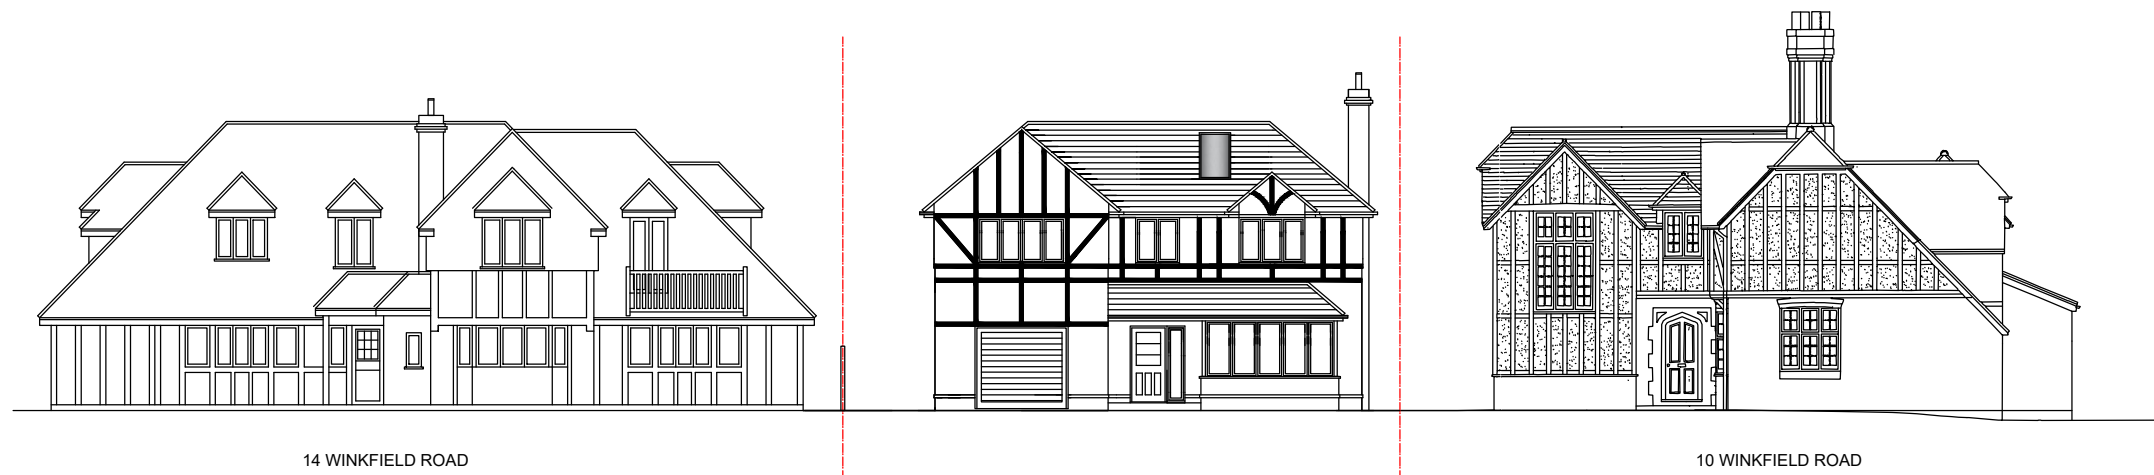

SCALE - 1 : 200.

14 WINKFIELD ROAD

10 WINKFIELD ROAD

PROPOSED STREET SCENE

M C S DESIGN Architectural Services

Millennium Creative Services Design
53 Westmead, Windsor, SL4 3NN

mob: 07989319224
tel: 01753 869117
fax: 01753 869117
www.mcsdesignservices.co.uk
email: info@mcsdesignservices.co.uk

client
MR. PARMJIT GREWAL

site
12 WINKFIELD ROAD, WINDSOR, SL4 4BG

project
DEMOLITION OF EXISTING TO ERECT 4
BEDROOM DETACHED DWELLING

title
PROPOSED STREET SCENE

status
FULL PLANNING PERMSSION

drawing number
GREWAL/PLAN/008

scale 1:200 @ A3	drawn Kaleem Janjua B.Arch.
----------------------------	---------------------------------------

date 15th November 2023	revision
-----------------------------------	-----------------