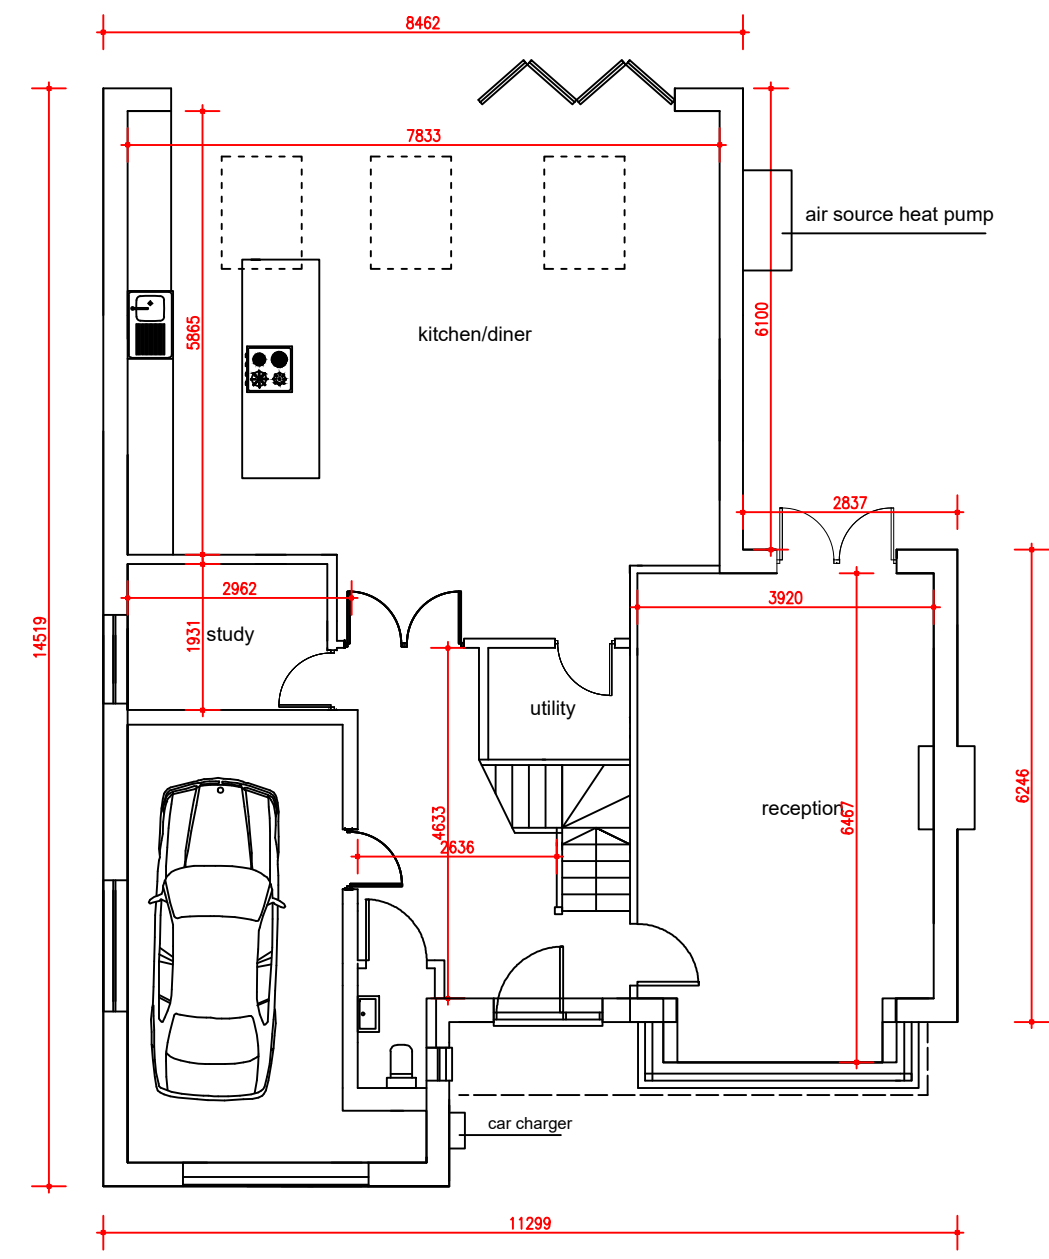

SCALE - 1 : 100.

PROPOSED GROUND FLOOR PLAN

PROPOSED FIRST FLOOR PLAN

M C S DESIGN Architectural Services Millennium Creative Services Design 53 Westmead, Windsor, SL4 3NN	
mob: 07989319224 tel: 01753 869117 fax: 01753 869117 www.mcsdesignservices.co.uk email: info@mcsdesignservices.co.uk	
client	MR. PARMJIT GREWAL
site	12 WINKFIELD ROAD, WINDSOR, SL4 4BG
project	DEMOLITION OF EXISTING TO ERECT 4 BEDROOM DETACHED DWELLING
title	PROPOSED GROUND FLOOR AND FIRST FLOOR PLANS
status	FULL PLANNING APPLICATION
drawing number	GREWAL/PLAN/002
scale	1:100 @ A3
drawn	Kaleem Janjua B.Arch.
date	15th November 2023
revision	