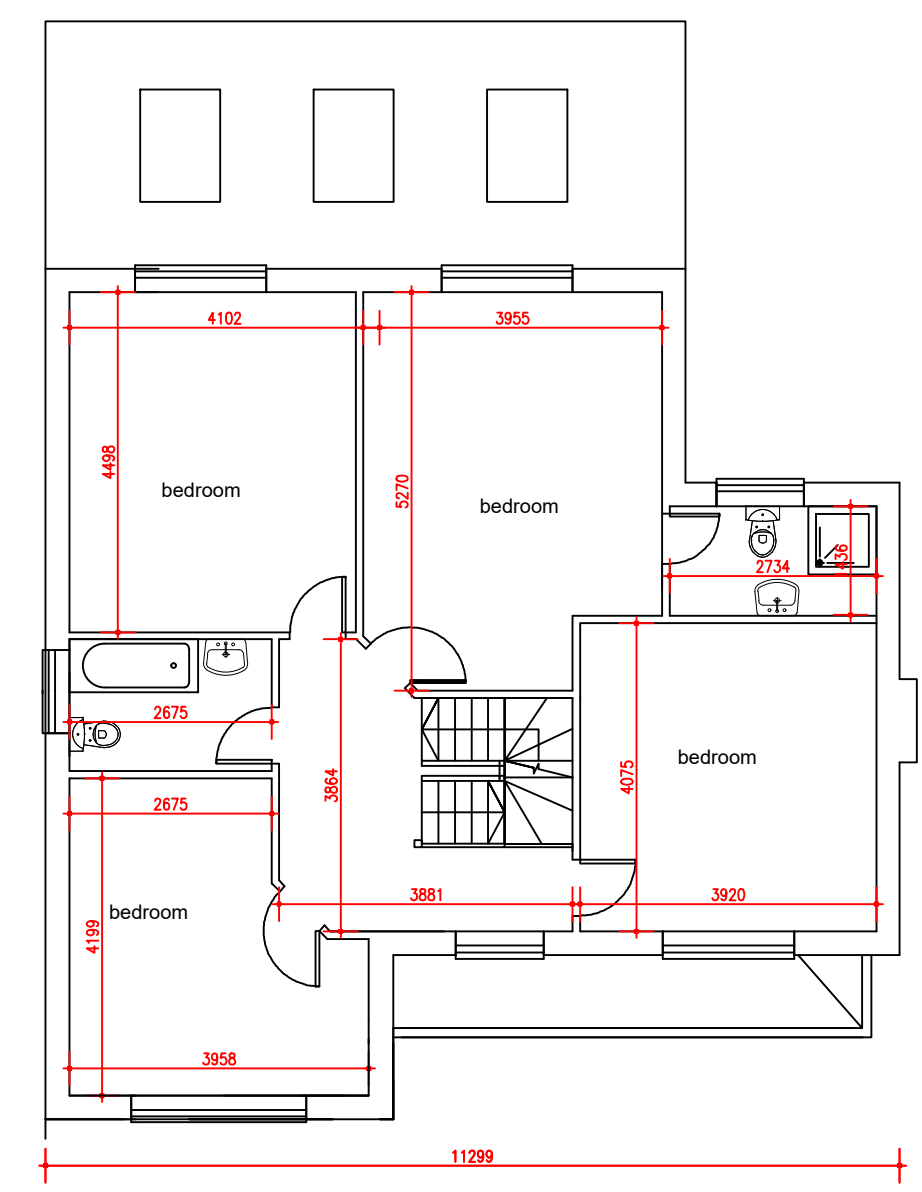

SCALE - 1 : 100.

PROPOSED GROUND FLOOR PLAN

PROPOSED FIRST FLOOR PLAN

M C S DESIGN Architectural Services Millennium Creative Services Design 53 Westmead, Windsor, SL4 3NN	
mob: 07989319224 tel: 01753 869117 fax: 01753 869117 www.mcsdesignservices.co.uk email: info@mcsdesignservices.co.uk	
client	MR. PARMJIT GREWAL
site	12 WINKFIELD ROAD, WINDSOR, SL4 4BG
project	DEMOLITION OF EXISTING TO ERECT 4 BEDROOM DETACHED DWELLING
title	PROPOSED GROUND FLOOR AND FIRST FLOOR PLANS
status	FULL PLANNING APPLICATION
drawing number	GREWAL/PLAN/002
scale	1:100 @ A3
drawn	Kaleem Janjua B.Arch.
date	15th November 2023
revision	