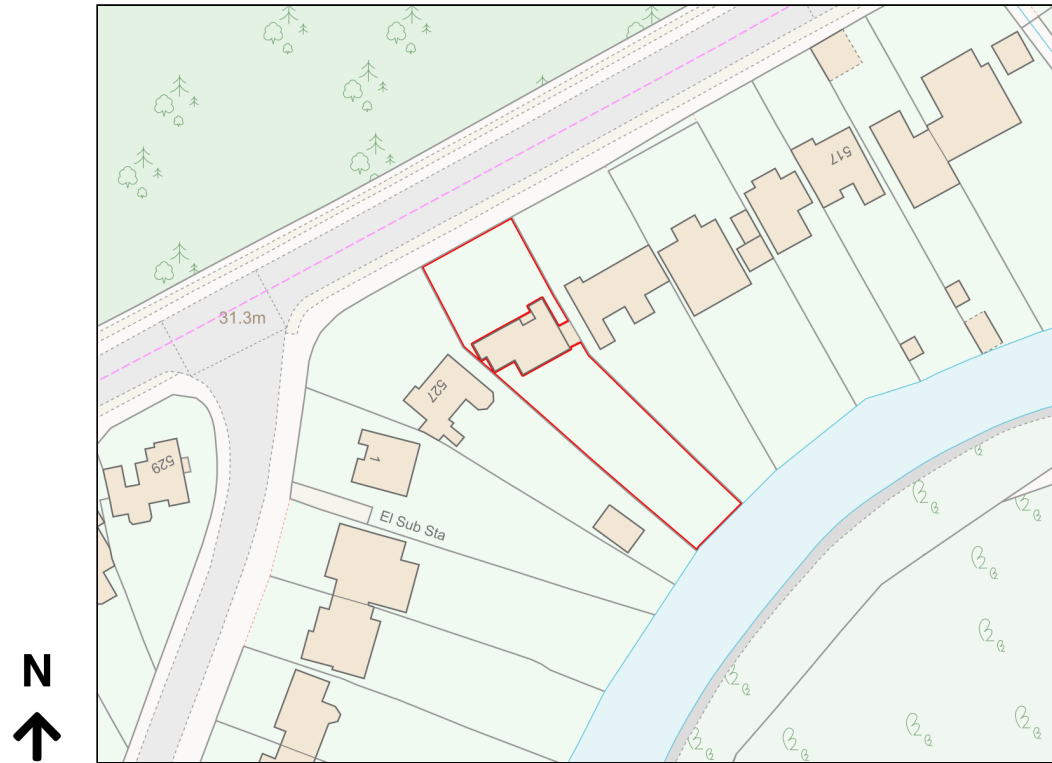

Location Plan

Site Address: **Rahlea, 525, Woodham Lane, Woking, GU21 5SR**

Date Produced: **27-Nov-2023**

Scale: **1:1250 @A4**

Planning Portal Reference: **PP-12631864v1**