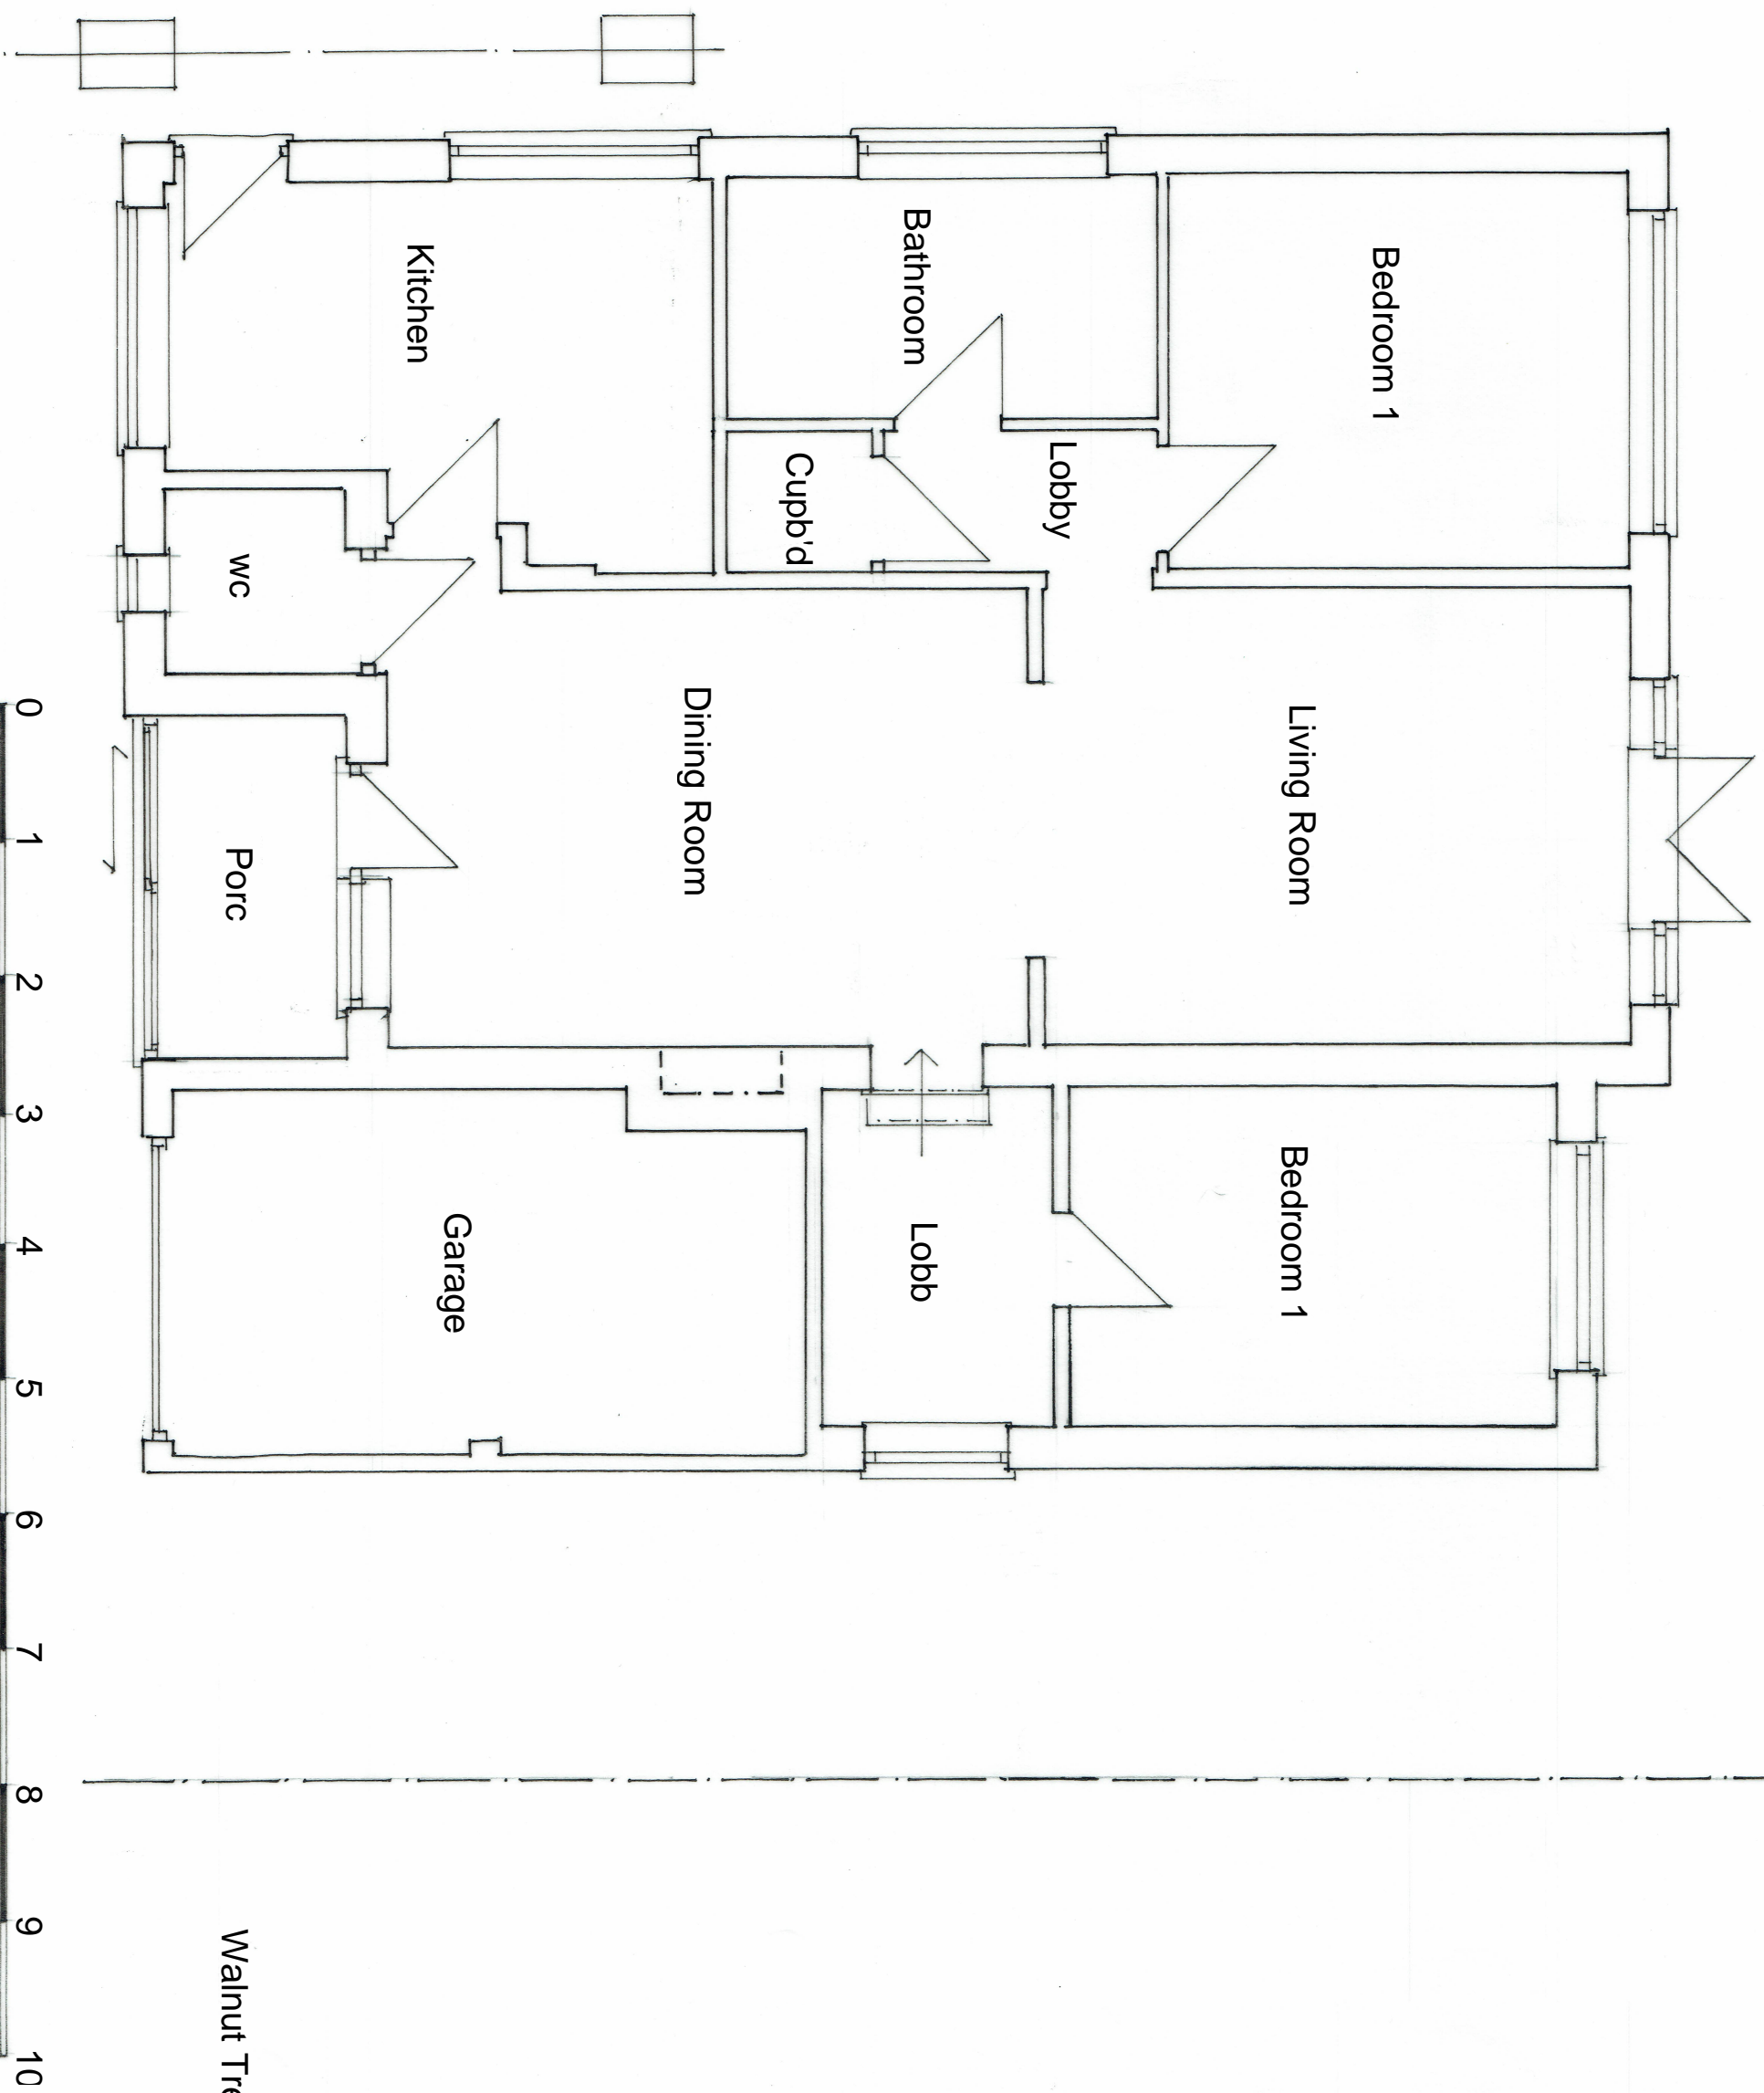

11 COBBETTS RIDE
TRING
HERTFORDSHIRE
HP23 4BZ

DRAWING No-01A

SCALE 1-50 @ A3

DO NOT SCALE
EXCEPT FOR PLANNING
PURPOSES

GROUND FLOOR PLAN AS EXISTING