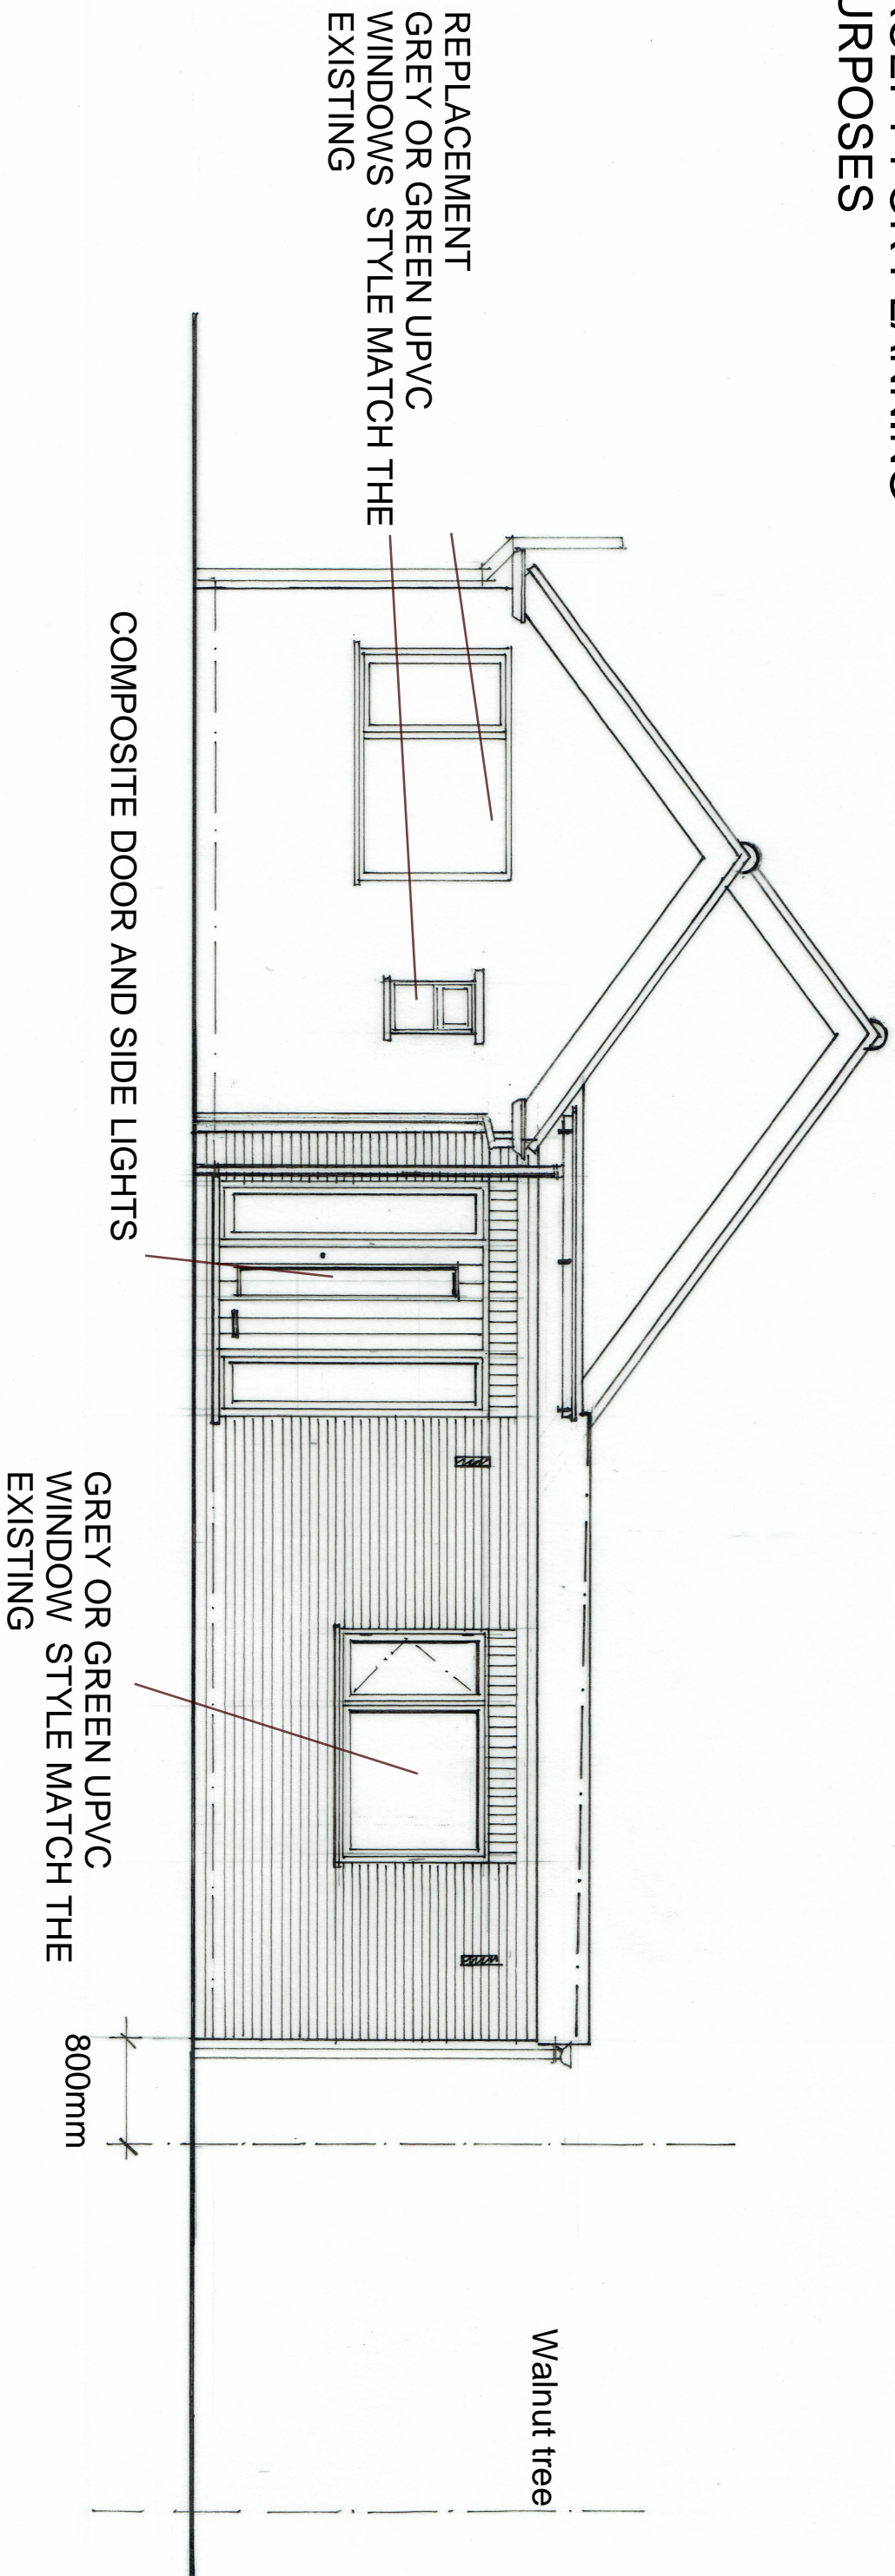

11 COBBETTS RIDE
TRING
HERTFORDSHIRE
HP23 4BZ

DRAWING No-06A

SCALE 1-50 @ A3

DO NOT SCALE
EXCEPT FOR PLANNING
PURPOSES

FRONT ELEVATION AS PROPOSED