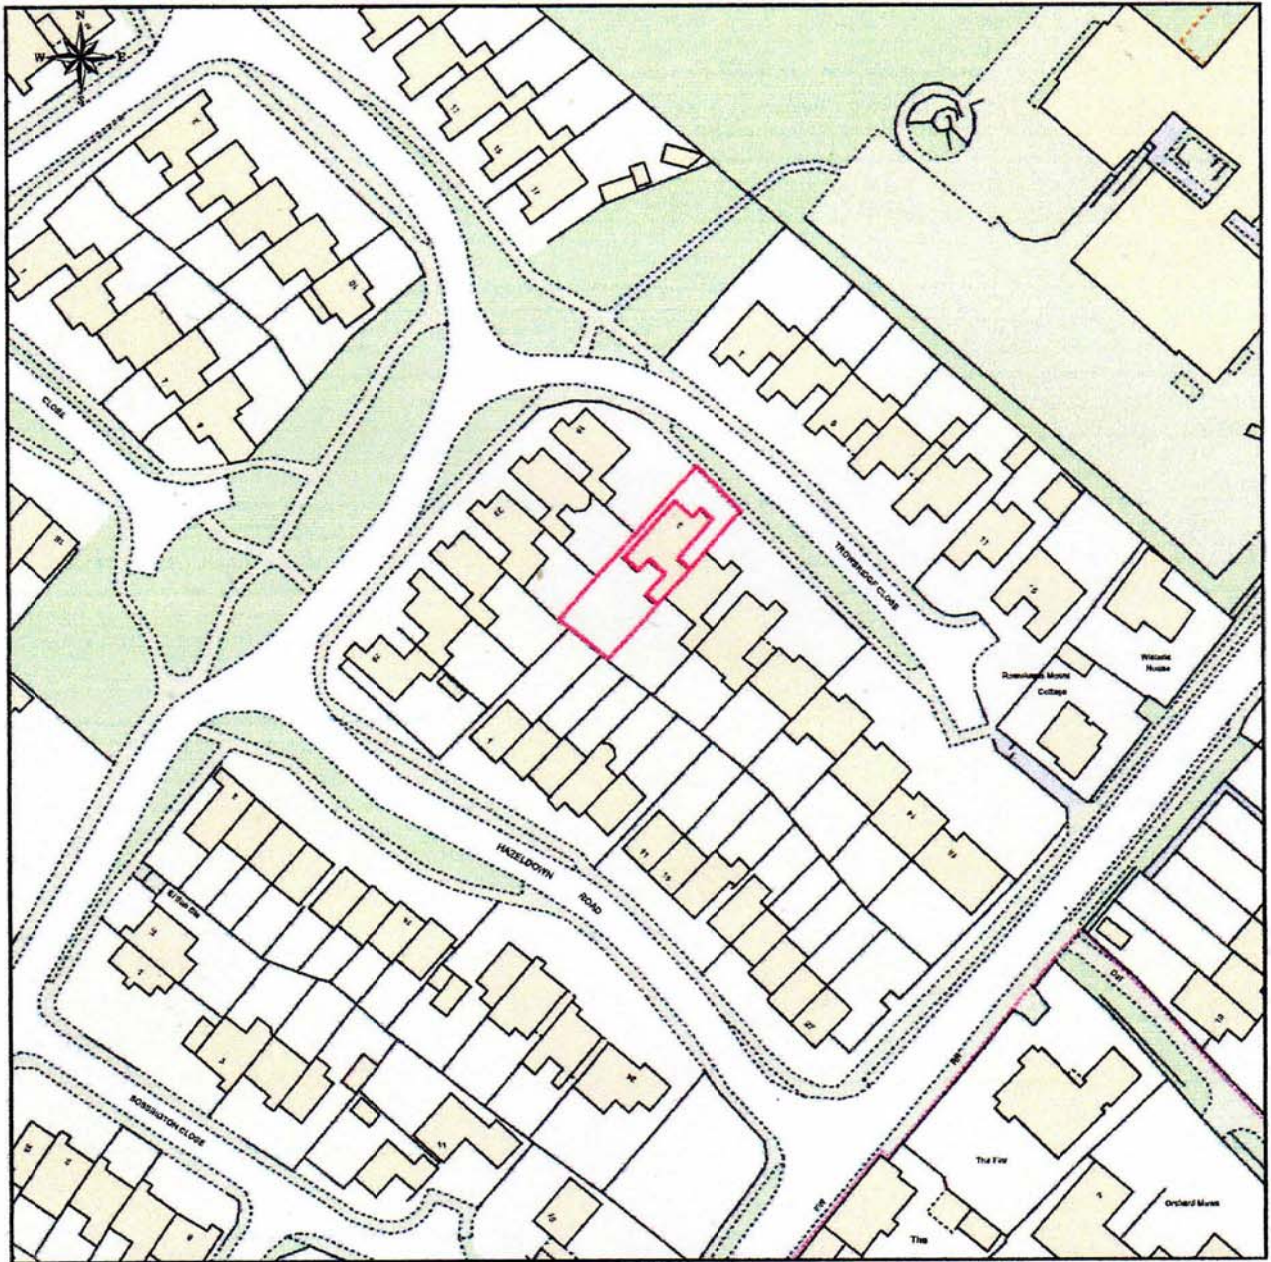

2 Trowbridge Close Rownhams Southampton SO16 8DL

This Plan includes the following Licensed Data: OS MasterMap Colour PDF Location Plan by the Ordnance Survey National Geographic Database and incorporating surveyed revision available at the date of production. Reproduction in whole or in part is prohibited without the prior permission of Ordnance Survey. The representation of a road, track or path is no evidence of a right of way. The representation of features, as lines is no evidence of a property boundary. © Crown copyright and database rights, 2018. Ordnance Survey 0100031673

0m 20m 40m 60m 80m 100m

Scale: 1:1250, paper size: A4

D/C 2018

Site/Location Plan 1:1250