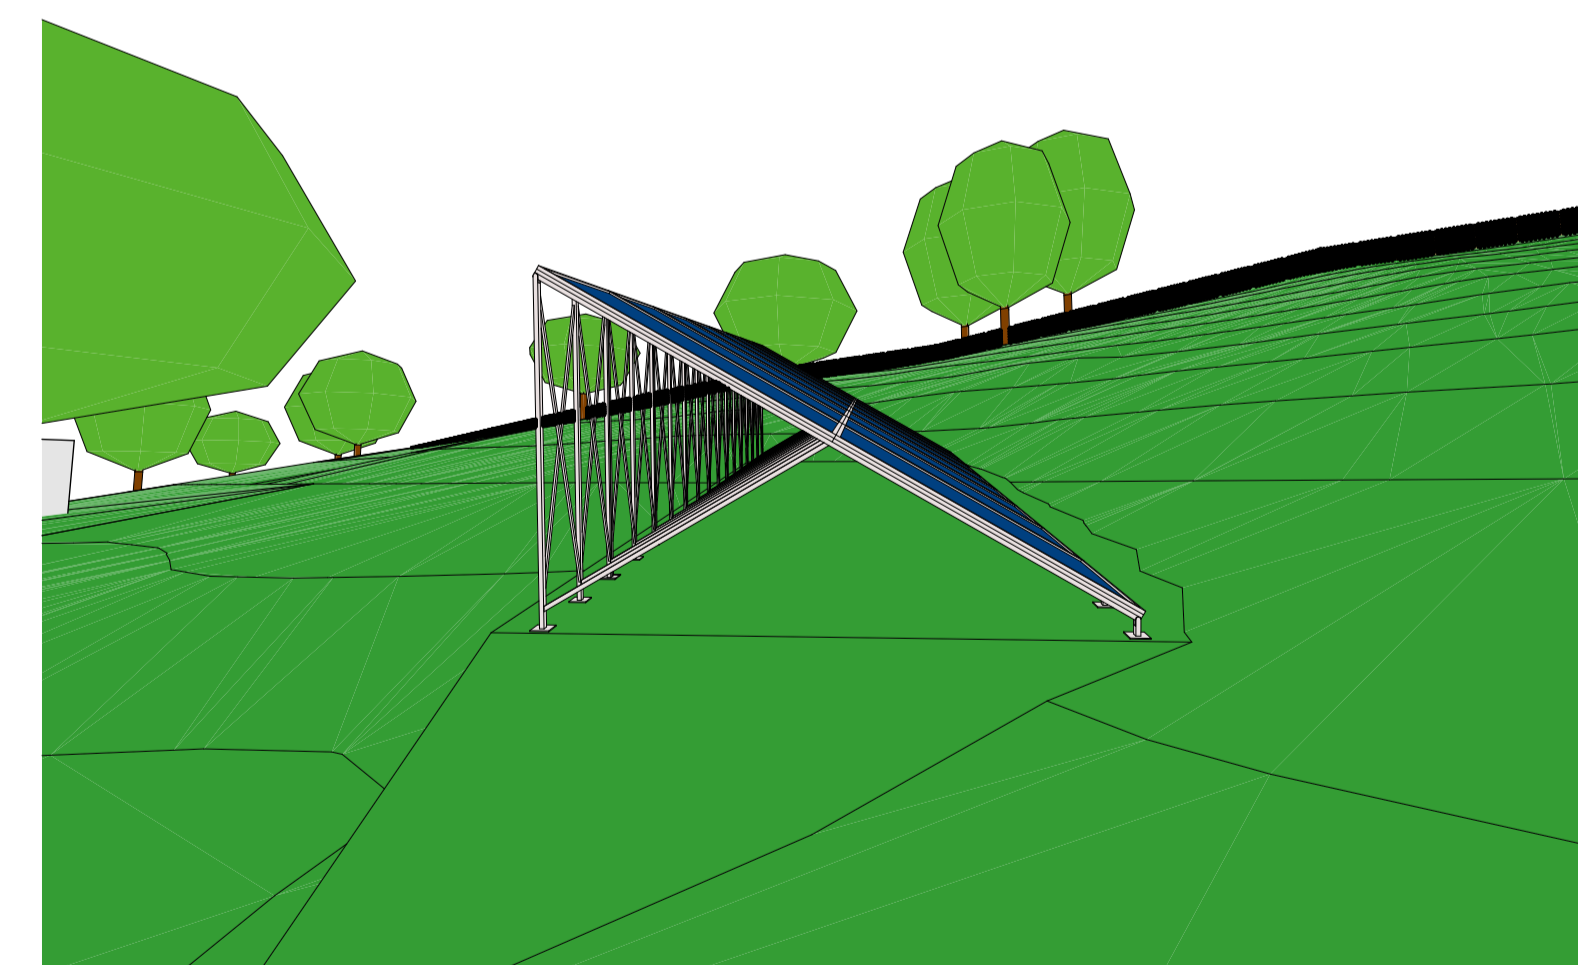

Proposed 3D View | Scale NTS

Proposed Site Plan | Scale 1:200

Proposed Section | Scale 1:100

3D View | Scale NTS

Notes

The content of the drawing remain the copyright of **LRArchitecture**, no reproduction without written consent

Project

Solar Pannel Planning Application

Project Adress

5 Brook Cottages, Romsey, Road, Brook, Kings Somborne SO20 6QR

Client

Trevor Broom

LR
Architecture
07729564872

Drawing Number	004	Page Size	A1
Scale	1:100 1:200	Drawn By	Luke Richards