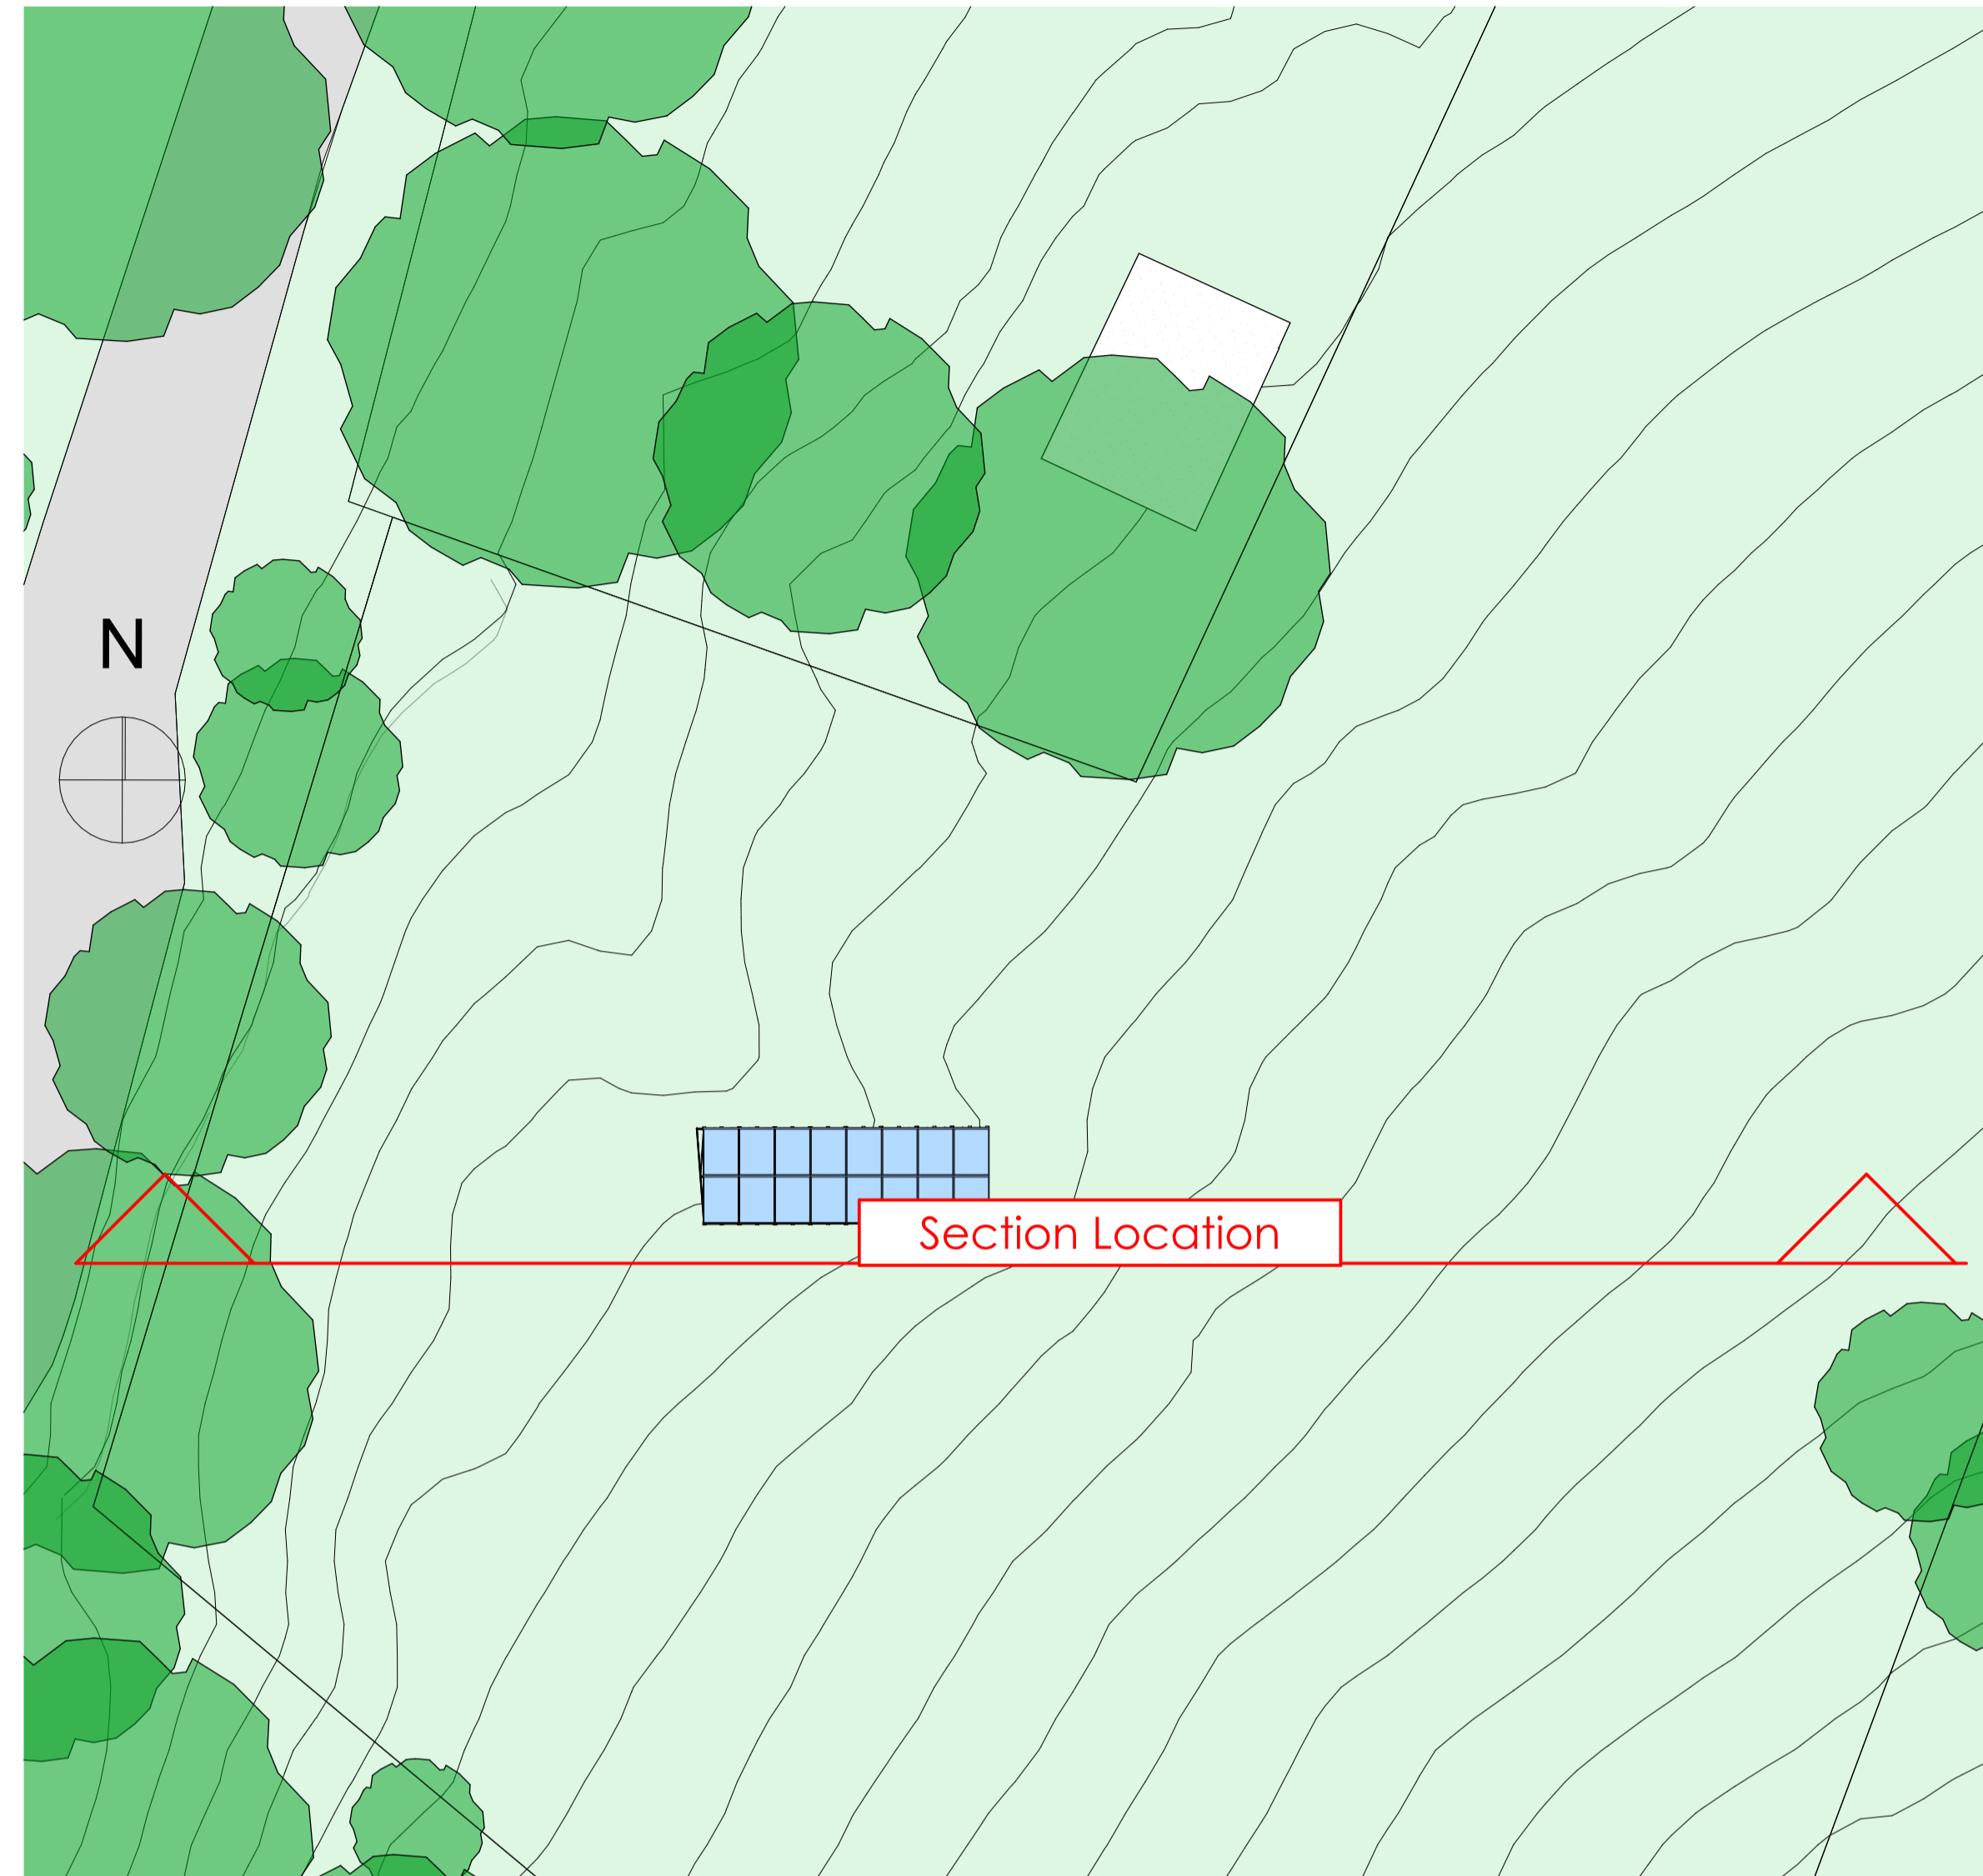

Proposed 3D View | Scale NTS

Proposed Site Plan | Scale 1:200

Proposed Section | Scale 1:100

3D View | Scale NTS

Notes

The content of the drawing remain the copyright of **LRArchitecture**, no reproduction without written consent

Project

Solar Pannel Planning Application

Project Adress

5 Brook Cottages, Romsey, Road, Brook, Kings Somborne SO20 6QR

Client

Trevor Broom

LR
Architecture
07729564872

Drawing Number	004	Page Size	A1
Scale	1:100 1:200	Drawn By	Luke Richards