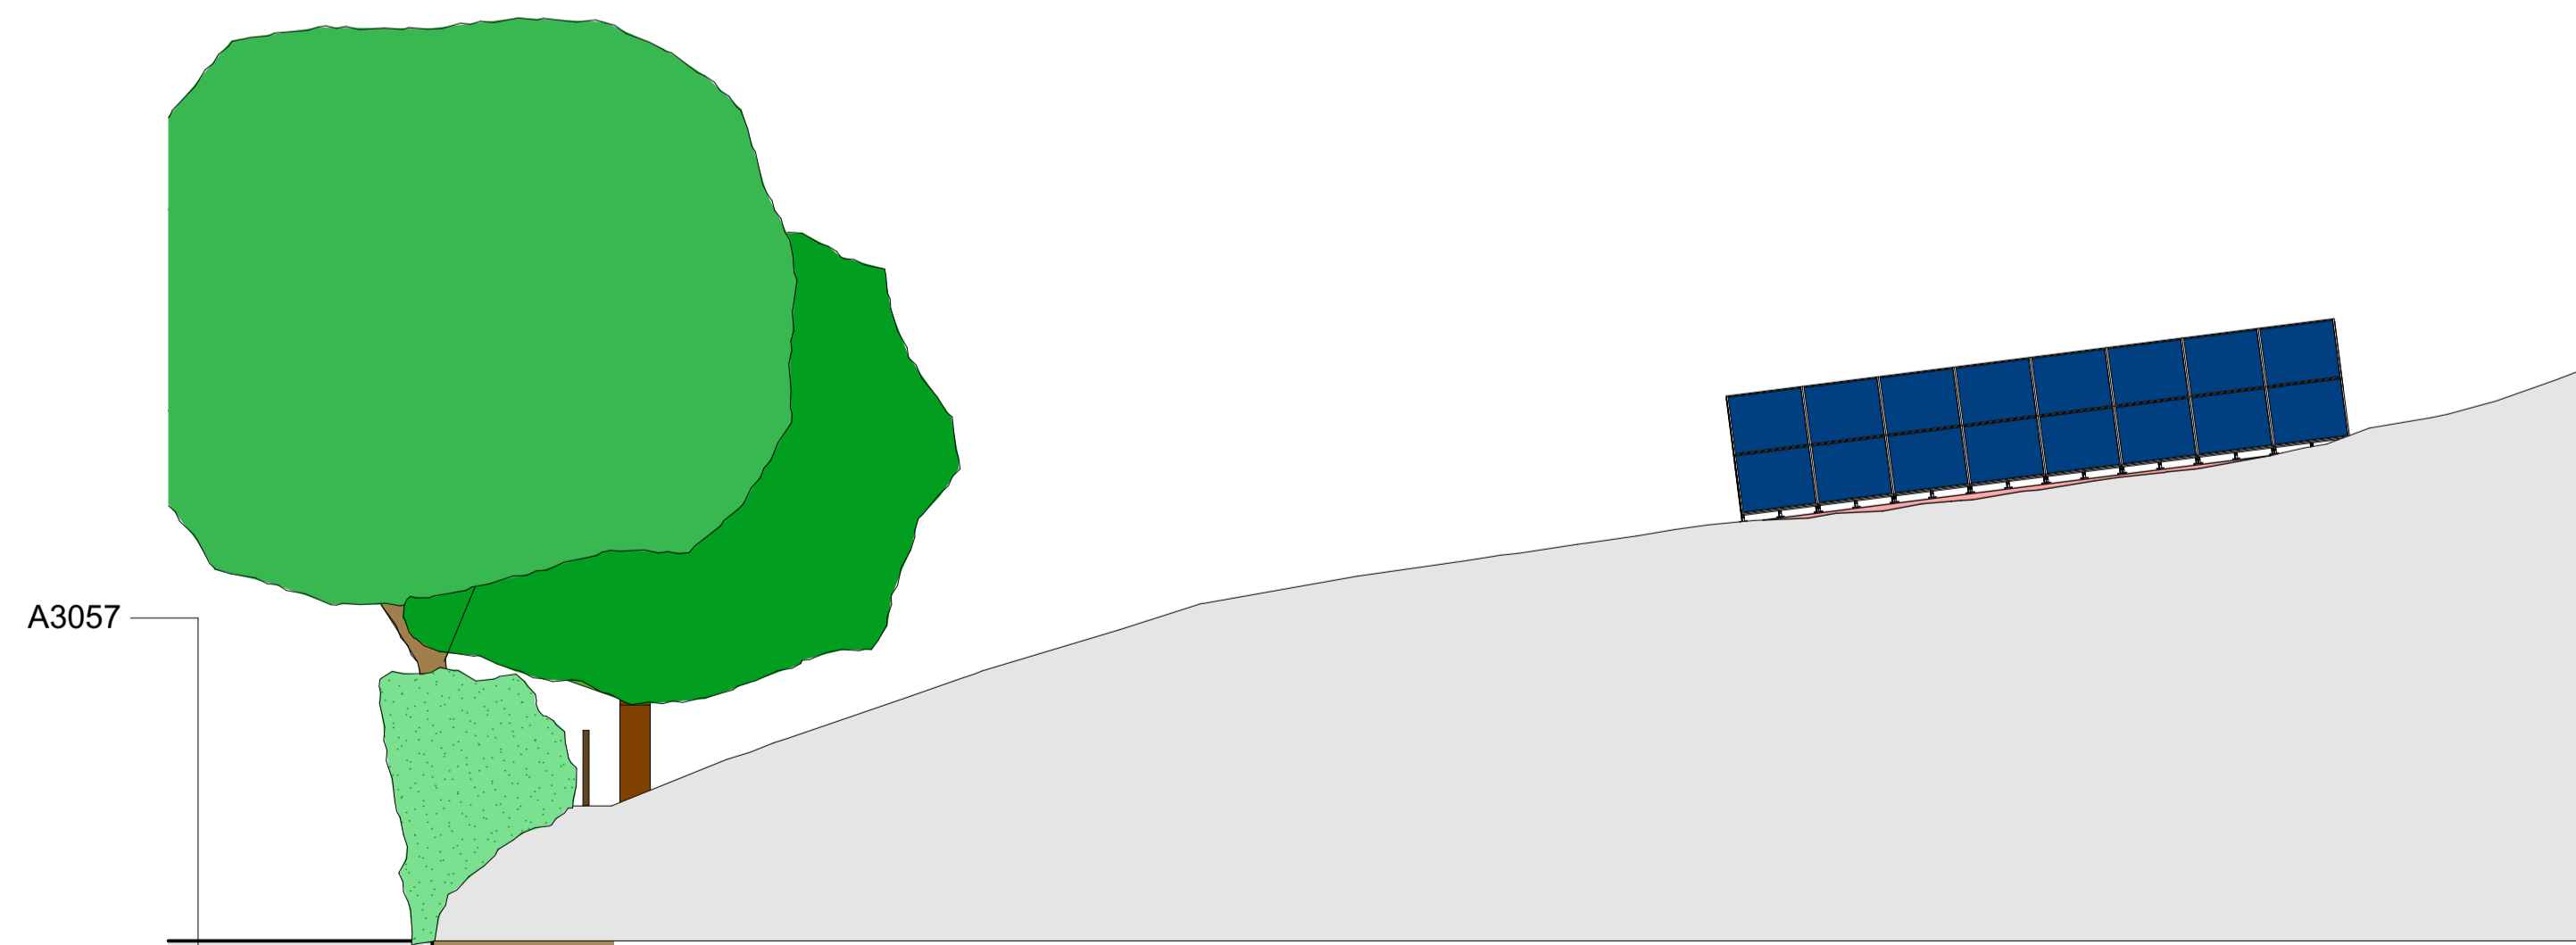

Proposed 3D View | Scale NTS

Proposed Site Plan | Scale 1:200

Proposed Section | Scale 1:100

3D View | Scale NTS

Notes

The content of the drawing remain the copyright of **LRArchitecture**, no reproduction without written consent

Project

Solar Pannel Planning Application

Project Adress

5 Brook Cottages, Romsey, Road, Brook, Kings Somborne SO20 6QR

Client

Trevor Broom

LR
Architecture
07729564872

Drawing Number	004	Page Size	A1
Scale	1:100 1:200	Drawn By	Luke Richards