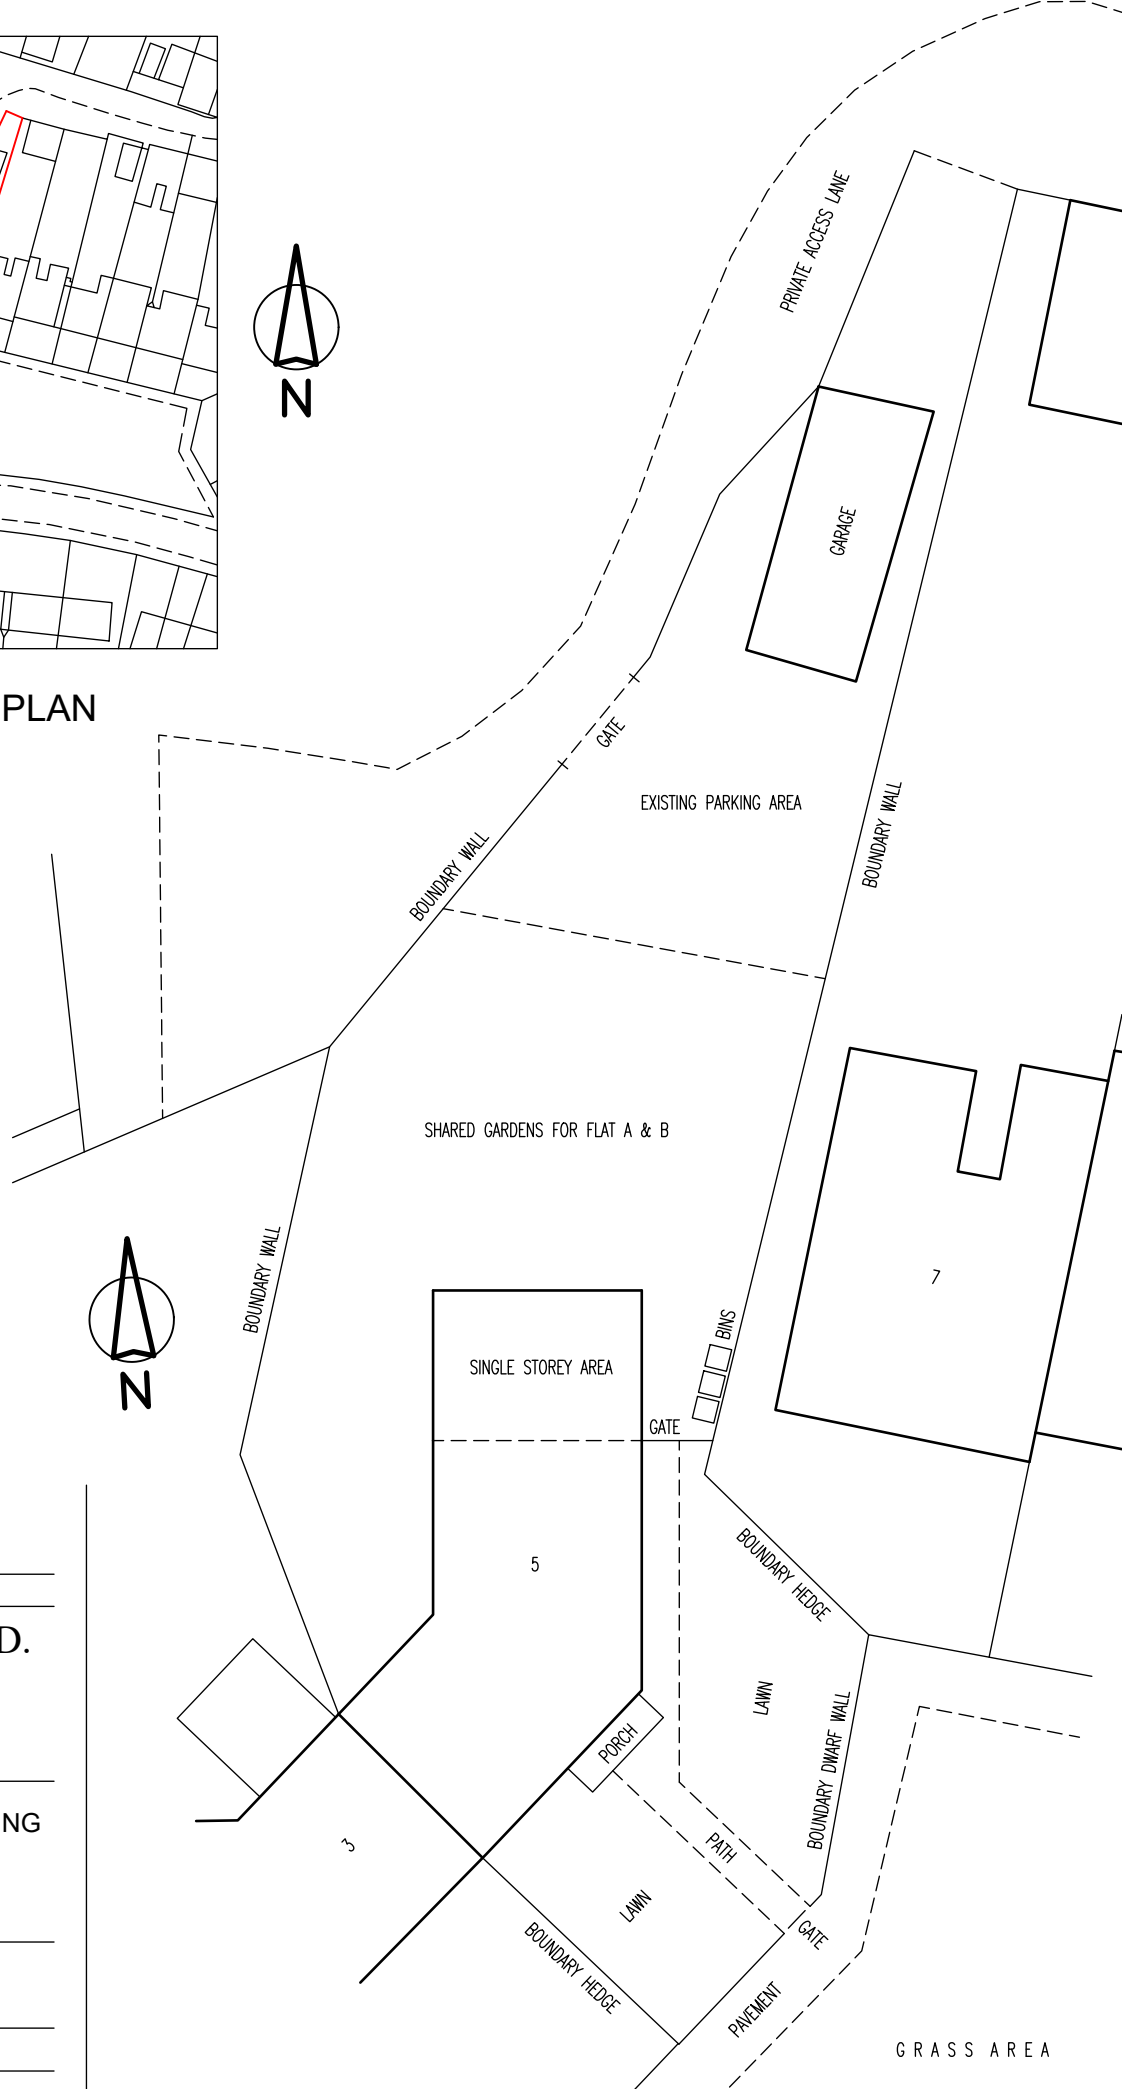

SITE LOCATION PLAN
SCALE 1:1250

BLOCK PLAN
SCALE 1:200

Rev.	Date

DOWNEND DESIGN LTD.

28 Westons Brake
Downend
Bristol BS16 7BP
Tel. 0117 9570281
Mob. 07754 147274
www.downenddesign.co.uk

Job Title
**CONVERSION OF SINGLE DWELLING
TO 2No. SELF CONTAINED FLATS
5 RODWAY ROAD
MANGOTSFIELD BS16 9HH**

Drawing Title
LOCATION & BLOCK PLANS

Scale at A4
As shown

Drawing Status
PLANNING

Job No	Drawing No	Revision
3083	002	