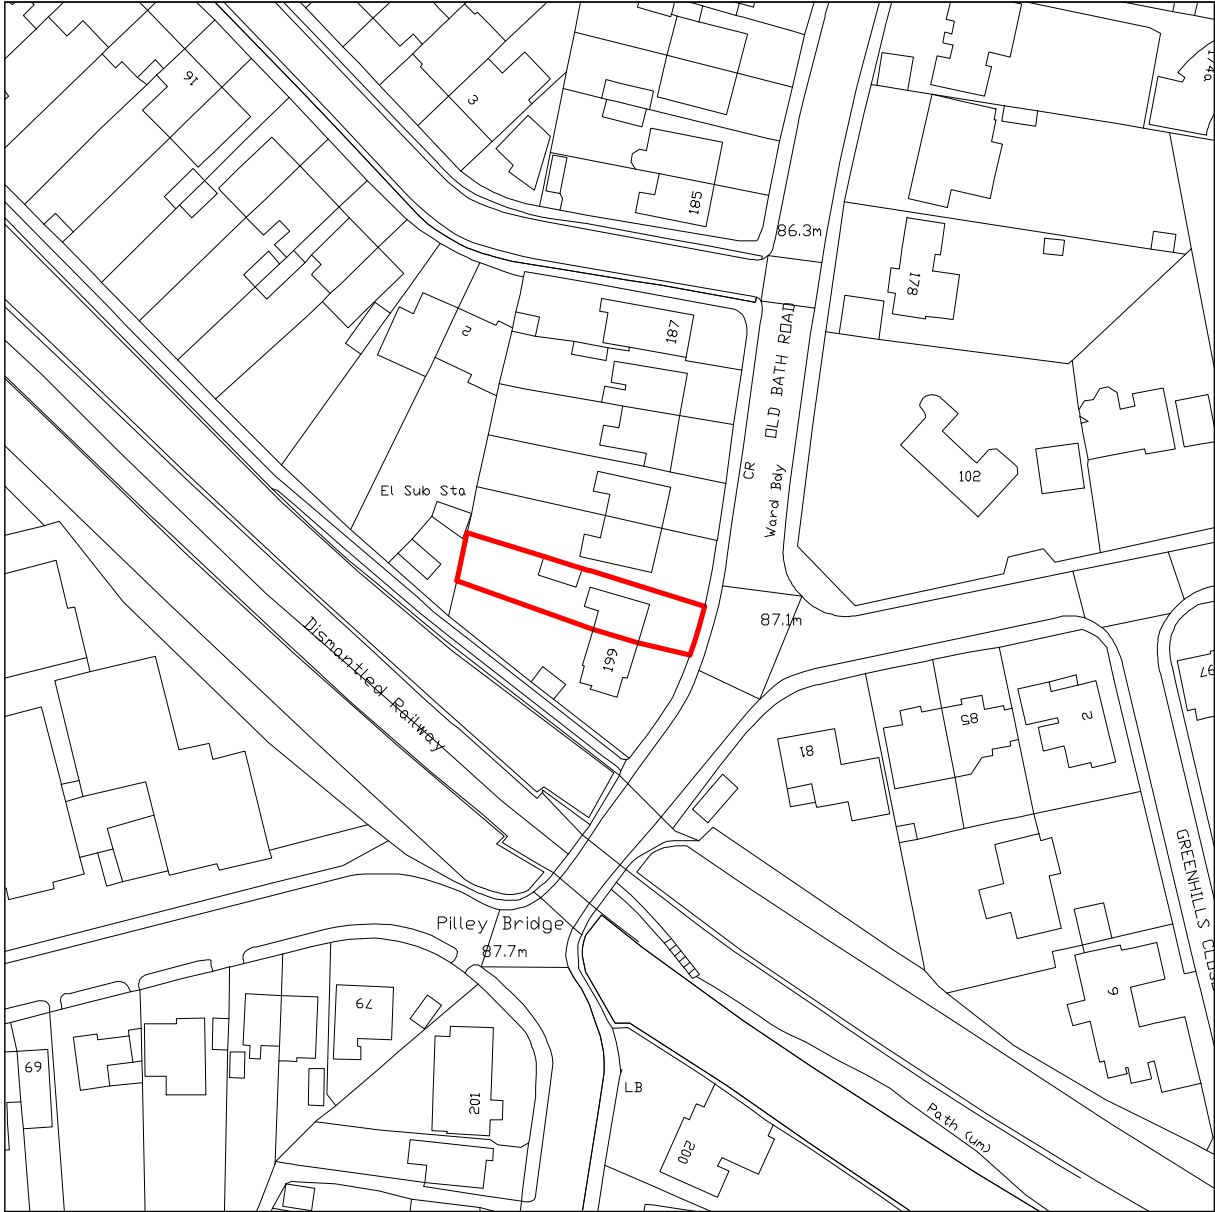

Title	2022.031.Site Plan 1:1250	
Project	Proposed Loft Conversion with Rear Dormer and Hip to Gable @ 197 Old Bath Road Cheltenham	

Produced on 01 December 2023 from the Ordnance Survey National Geographic Database and incorporating surveyed revision available at this date.
 This map shows the area bounded by 395129 220104,395329 220104,395329 220304,395129 220304,395129 220104
 Crown copyright and database rights 2023 OS 100054135. Supplied by copla ltd trading as UKPlanningMaps.com a licensed Ordnance Survey partner (OS 100054135).
 Data licence expires 01 December 2024. Unique plan reference: v4e//1032792/1392204