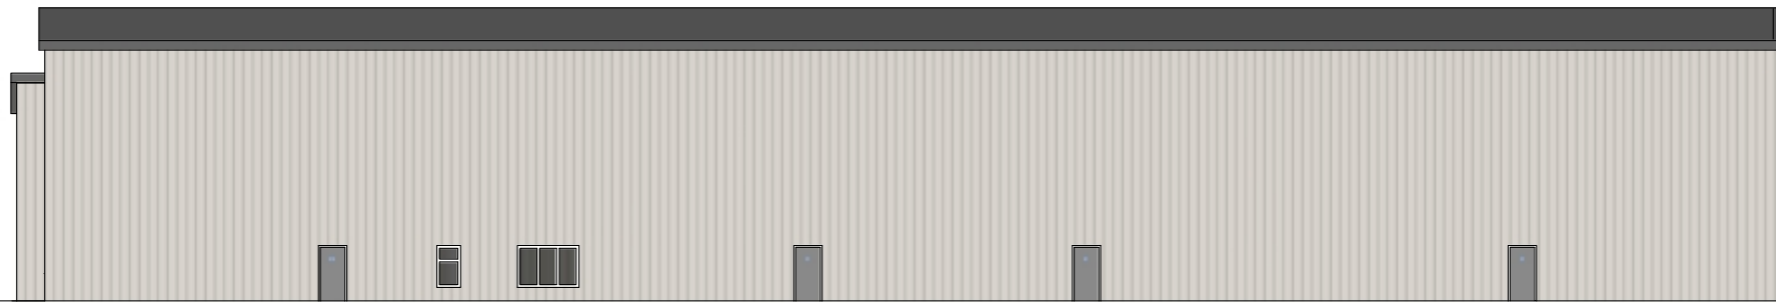

South Elevation

North Elevation

East Elevation

West Elevation

Rev:	Description:	By:	Date:
A	Initial design for planning	LKM	06/11/2023
B	Addition of doors and windows	LKM	01/12/2023
C	...	JM	

zestec
renewable energy

Project Name	Donald Russell - Kintore
Drawing Title	Existing Elevations
Status	Rev B
Drawn LKM	Approved JM
Date	01/12/2023

Scale @ A3 1 : 400
 0 10m 20m