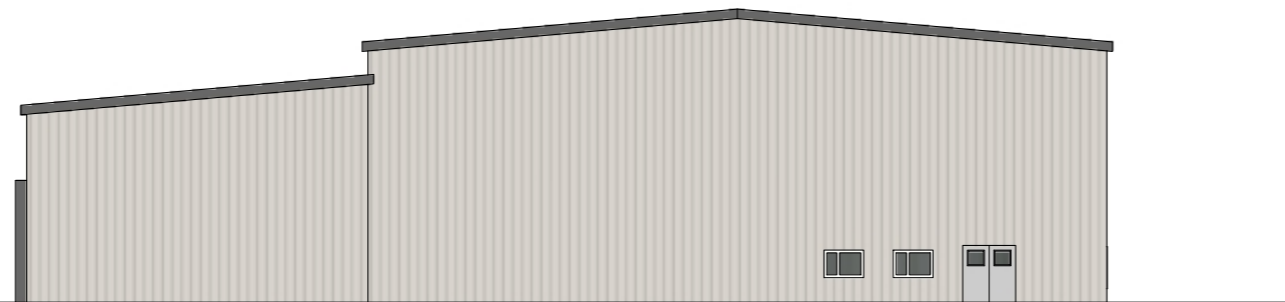

South Elevation

North Elevation

East Elevation

West Elevation

Rev:	Description:	By:	Date:
A	Initial design for planning	LKM	06/11/2023
B	Addition of doors and windows	LKM	01/12/2023
C	...	JM	

zestec
renewable energy

Project Name	Donald Russell - Kintore
Drawing Title	Existing Elevations
Status	Rev B
Drawn LKM	Approved JM
Date	01/12/2023

Scale @ A3 1 : 400
 0 10m 20m