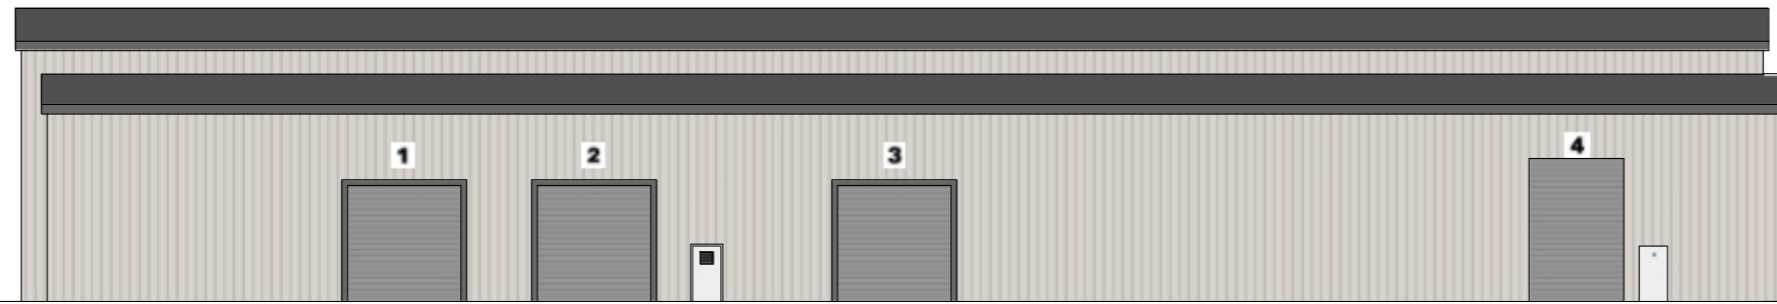

South Elevation

North Elevation

East Elevation

West Elevation

Rev:	Description:	By:	Date:
A	Initial design for planning	LKM	06/11/2023
B	Addition of doors and windows	LKM	01/12/2023
C	...	JM	

zestec
renewable energy

Project Name	Donald Russell - Kintore
Drawing Title	Existing Elevations
Status	Rev B
Drawn LKM	Approved JM
Date	01/12/2023

Scale @ A3 1 : 400
 0 10m 20m