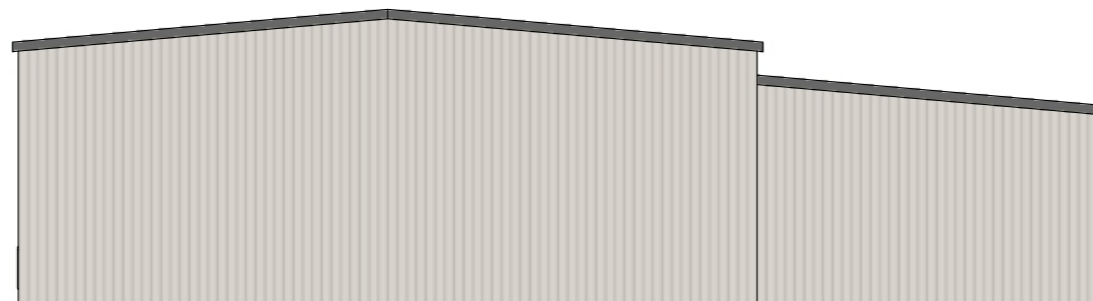

South Elevation

North Elevation

East Elevation

West Elevation

Rev:	Description:	By:	Date:
A	Initial design for planning	LKM	06/11/2023
B	Addition of doors and windows	LKM	01/12/2023
C	...	JM	

zestec
renewable energy

Project Name	Donald Russell - Kintore
Drawing Title	Existing Elevations
Status	Rev B
Drawn LKM	Approved JM
Date	01/12/2023

Scale @ A3 1 : 400
 0 10m 20m