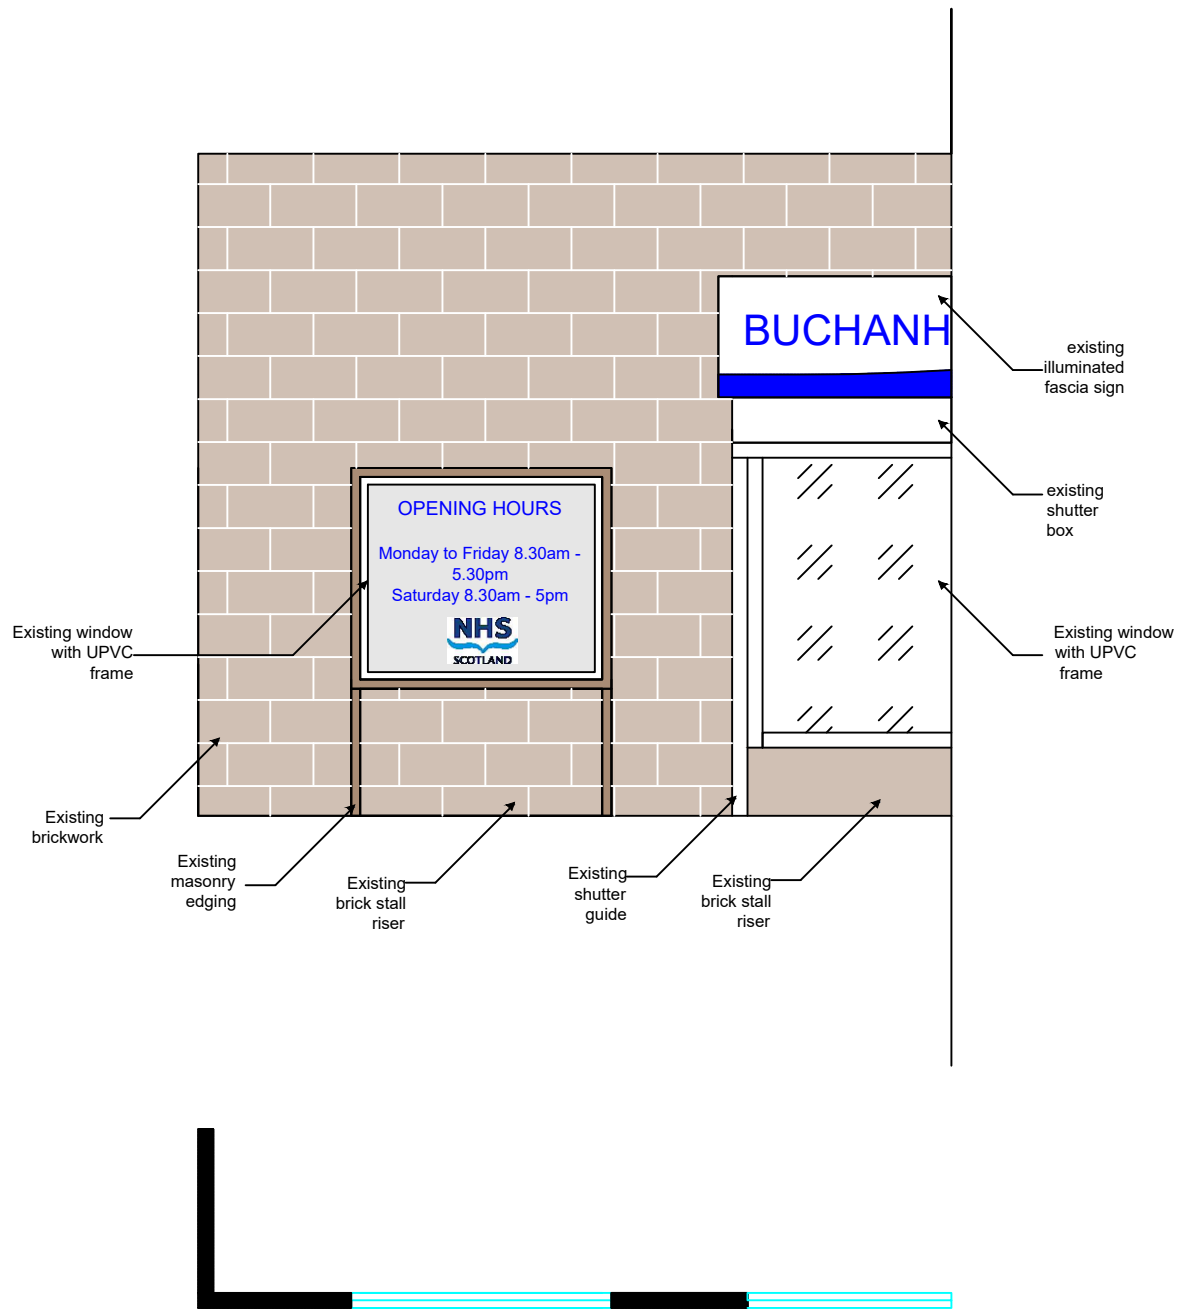

Existing Shopfront - Front elevation

Scale Ruler in metres

Existing Shopfront - side elevation

Buchanhaven Pharmacy	
November 2023	
Scale 1:50 @ A3	
C.Burton	
Drawing 1	