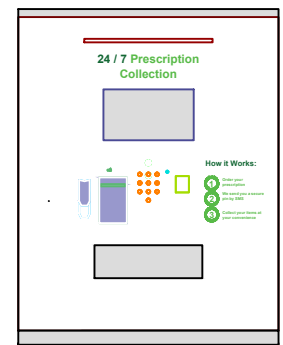

Proposed Shopfront - Front elevation

Example of vinyl to front of Medpoint

MedPoint i1500s

Scale Ruler in metres

Proposed Shopfront - side elevation

Buchanhaven Pharmacy	
November 2023	
Scale 1:50 @ A3	
C.Burton	
Drawing 2	