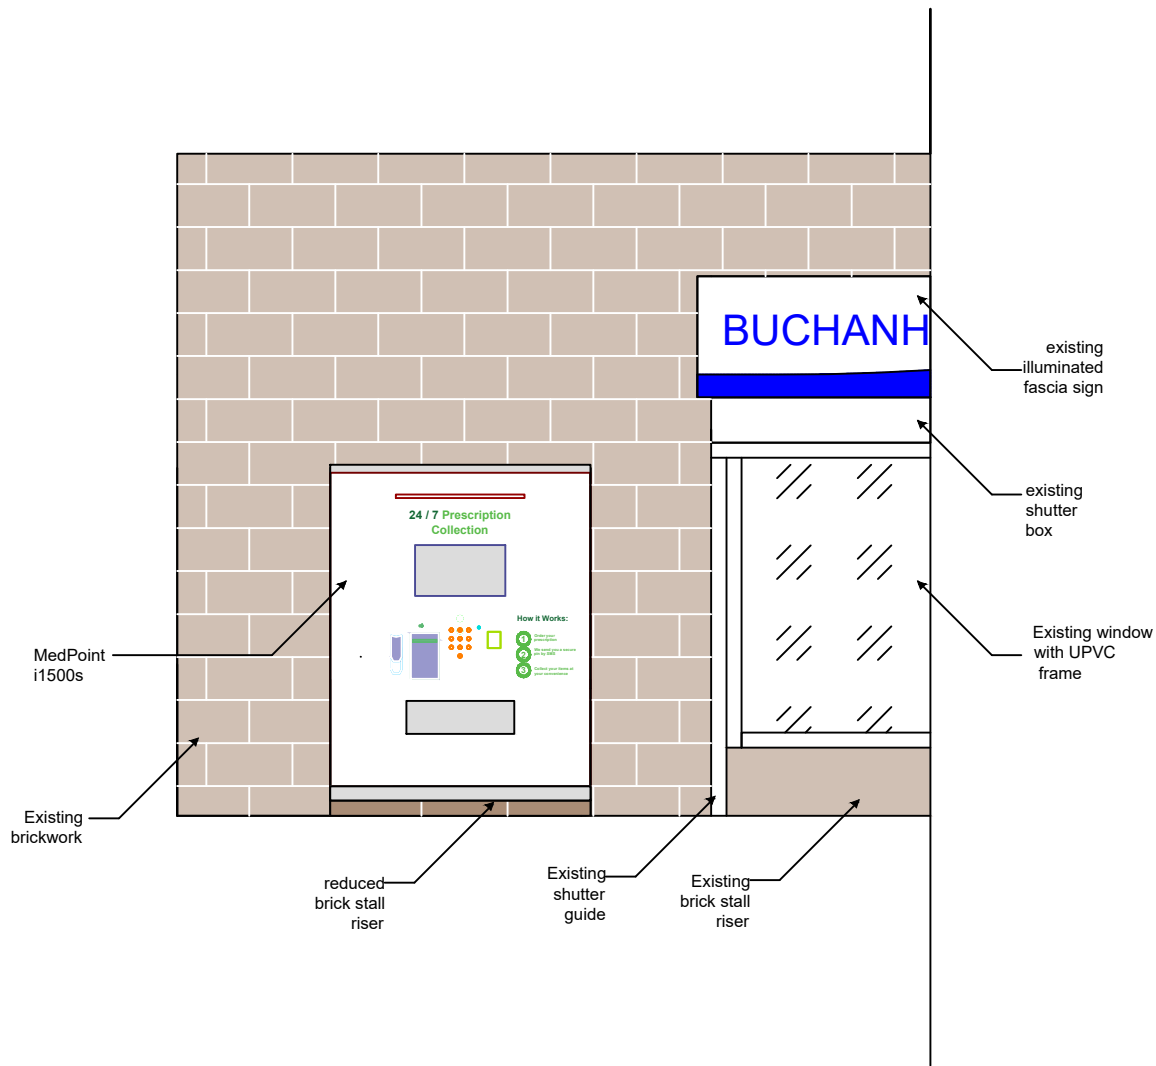

Proposed Shopfront - Front elevation

Example of vinyl to front of Medpoint

MedPoint i1500s

Scale Ruler in metres

Proposed Shopfront - side elevation

Buchanhaven Pharmacy	
November 2023	
Scale 1:50 @ A3	
C.Burton	
Drawing 2	