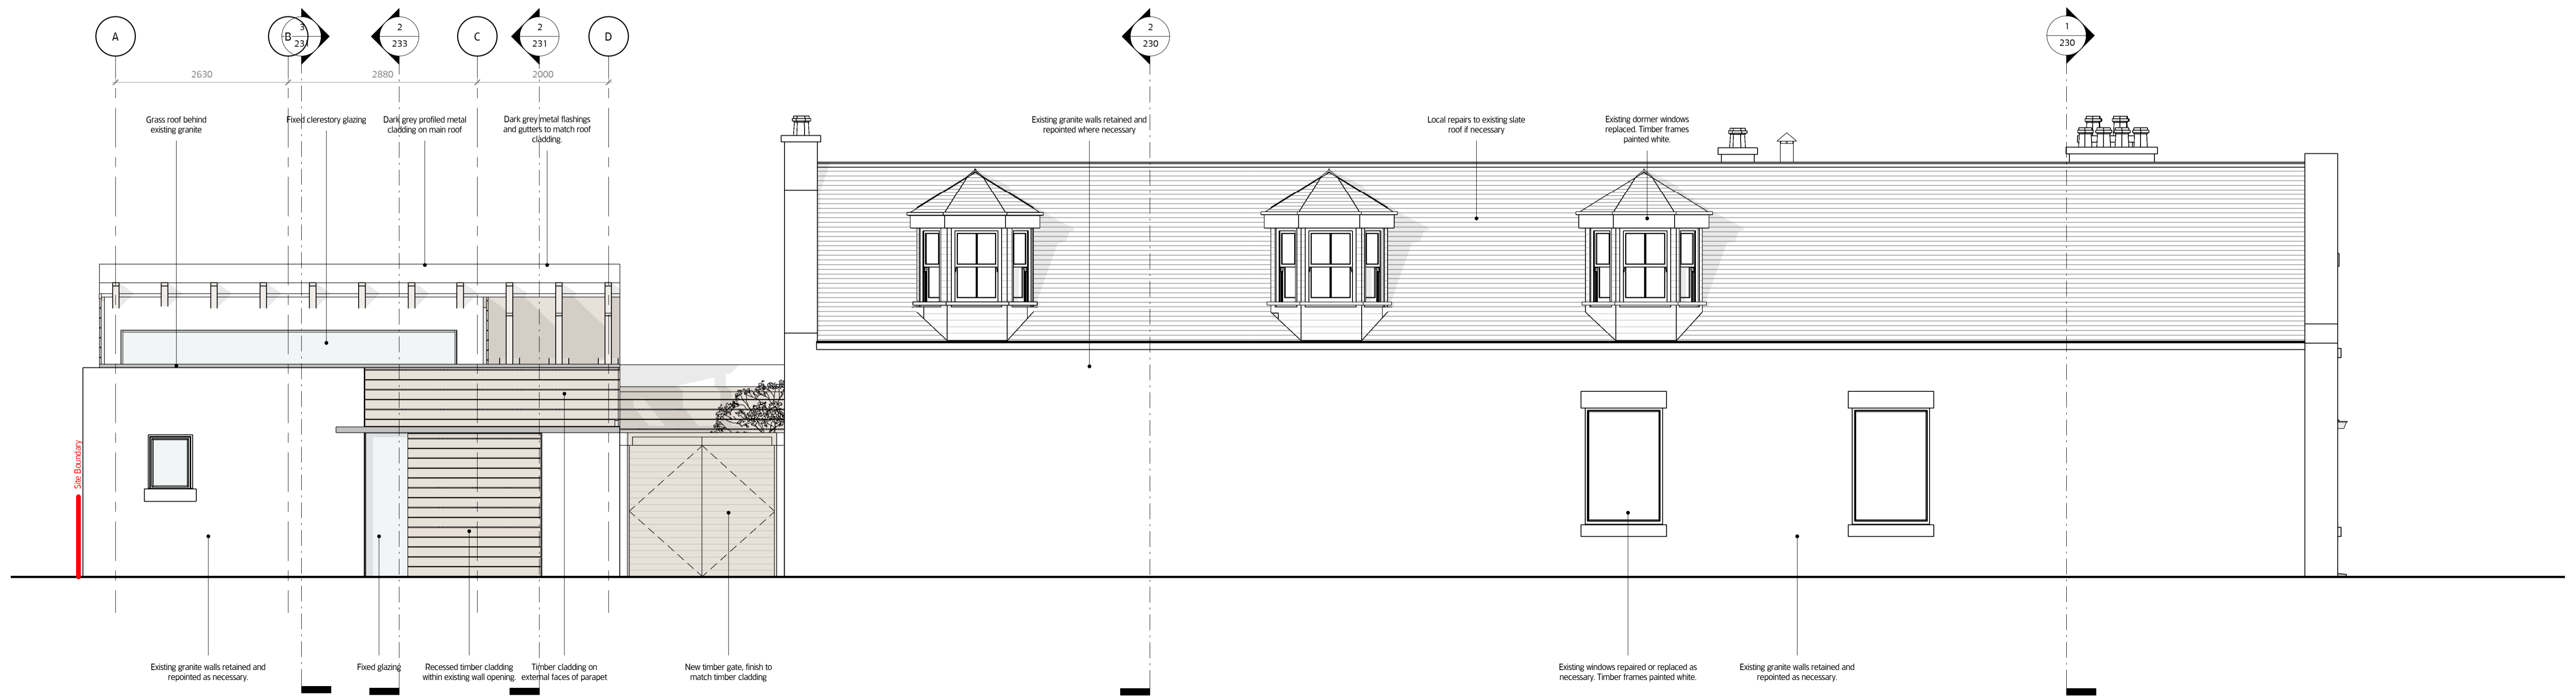

2 Elevation West - Proposed
1 : 50

Project		Dinner Pizzeria & Accommodation	
Drawing Title		Elevations - Proposed (1 of 2)	
Status		Planning	
Drawn by	JK	Checked by	BPA
Project No	763	Scale	1 : 50
Drawing No	220	Date	29/11/23
REV	DATE	DESCRIPTION	Size 61 (841x594mm)
01	28/11/23	Planning	Rev 01
		JK DRW	BPA CHK