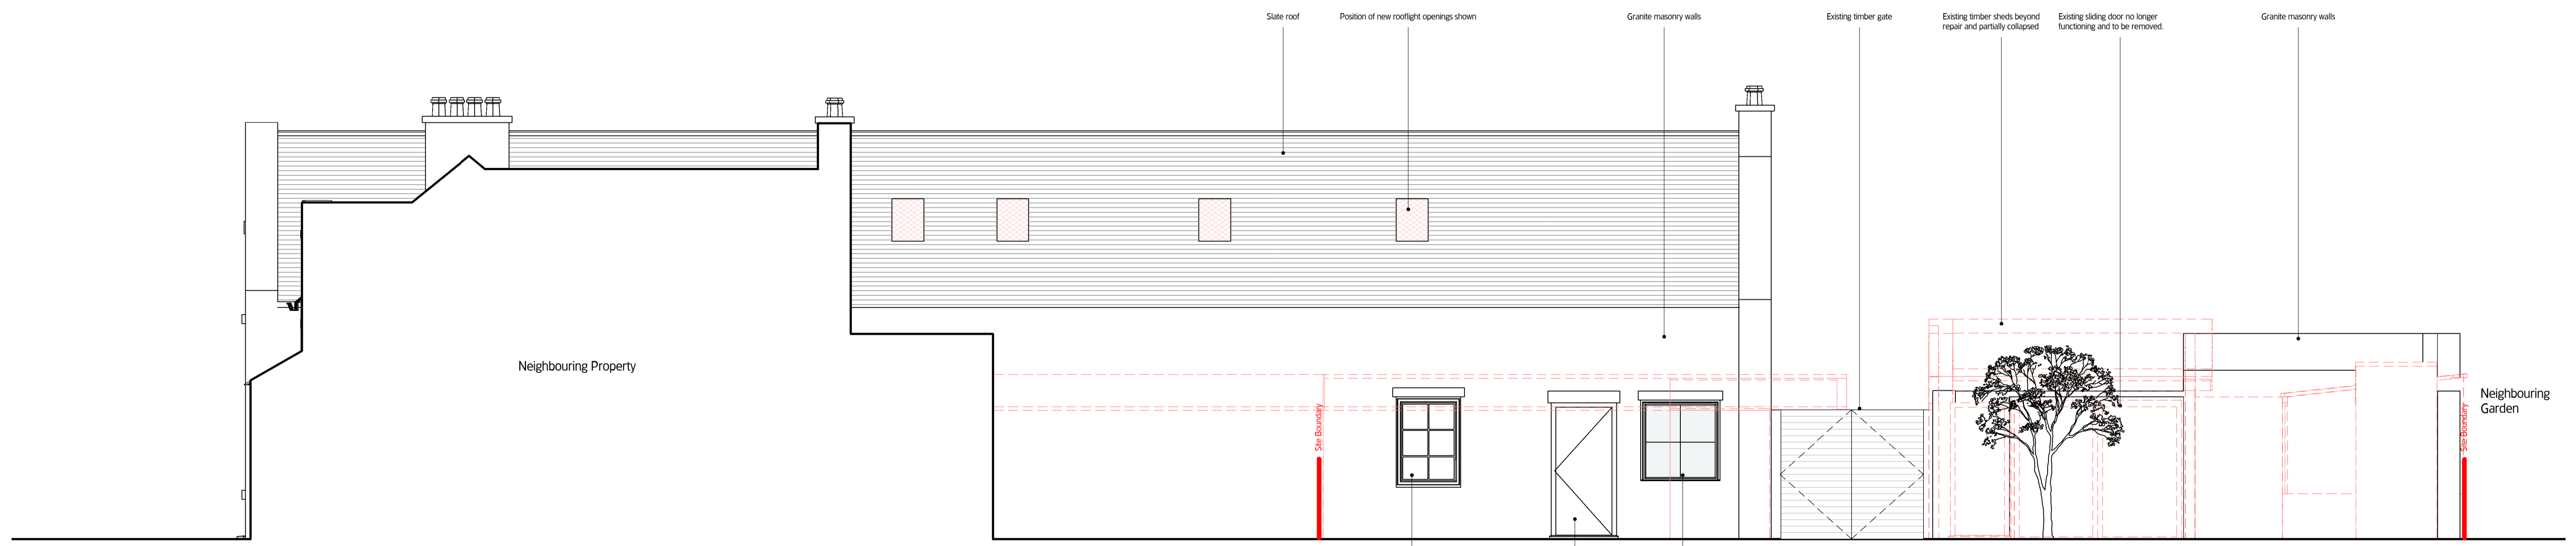

1 Elevation North - Existing
1 : 50

2 Elevation East - Existing
1 : 50

MOXON
LONDON
Great Western Studios, 65 Alfred Road, London W2 5EU
t 0207 234 0088 | f 0207 234 0099

SCOTLAND
Quarry Studios, Craigh, Aberdeenshire AB35 5UL
t 01339 742047 | f 0207 034 0099
info@moxonarchitects.com | www.moxonarchitects.com

Project		Dinner Pizzeria & Accommodation	
Drawing Title		Elevations - Existing	
Status		Planning	
Drawn by	JK	Checked by	BPA
Date	28/11/23	Scale	1:50
Project No	763	Size	A1 (841x594mm)
Rev	01	Drawing No	121
REV	DATE	DESCRIPTION	CHK
01	28/11/23	Planning	JK
			BPA
			DRW
			CHK