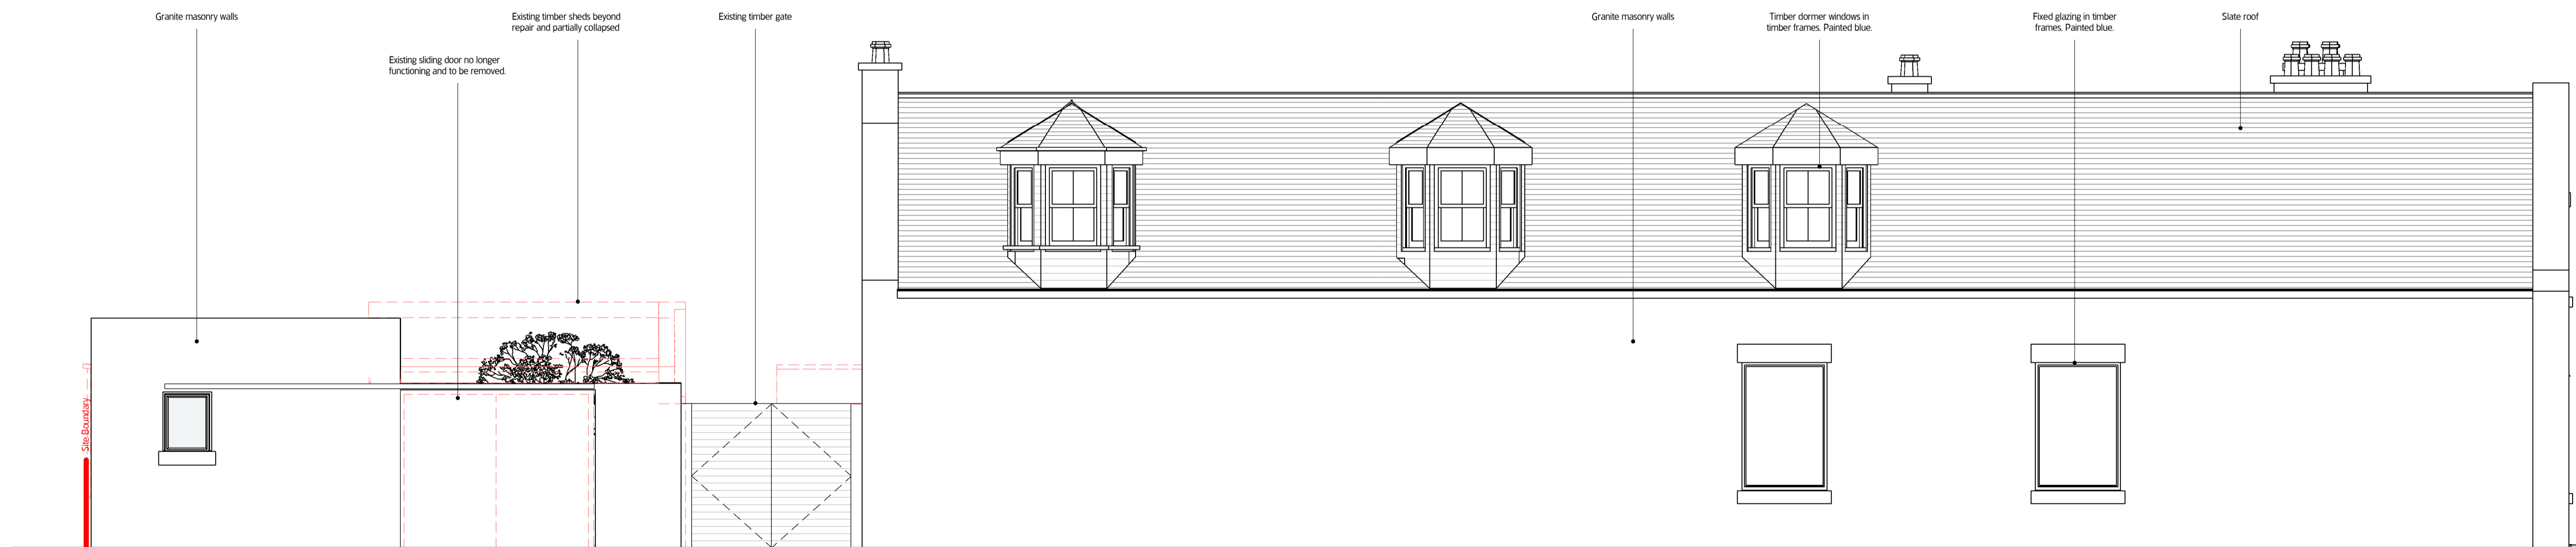

2 Elevation West - Existing
1:50

Project		Dinner Pizzeria & Accommodation	
Drawing Title		Elevation - Existing	
Status		Planning	
Drawn by	JK	Checked by	BPA
Project No	763	Scale	1:50
Drawing No	120	Date	28/11/23
REV	DATE	DESCRIPTION	CHK
01	28/11/23	Planning	JK
			BPA
			DRW
			CHK