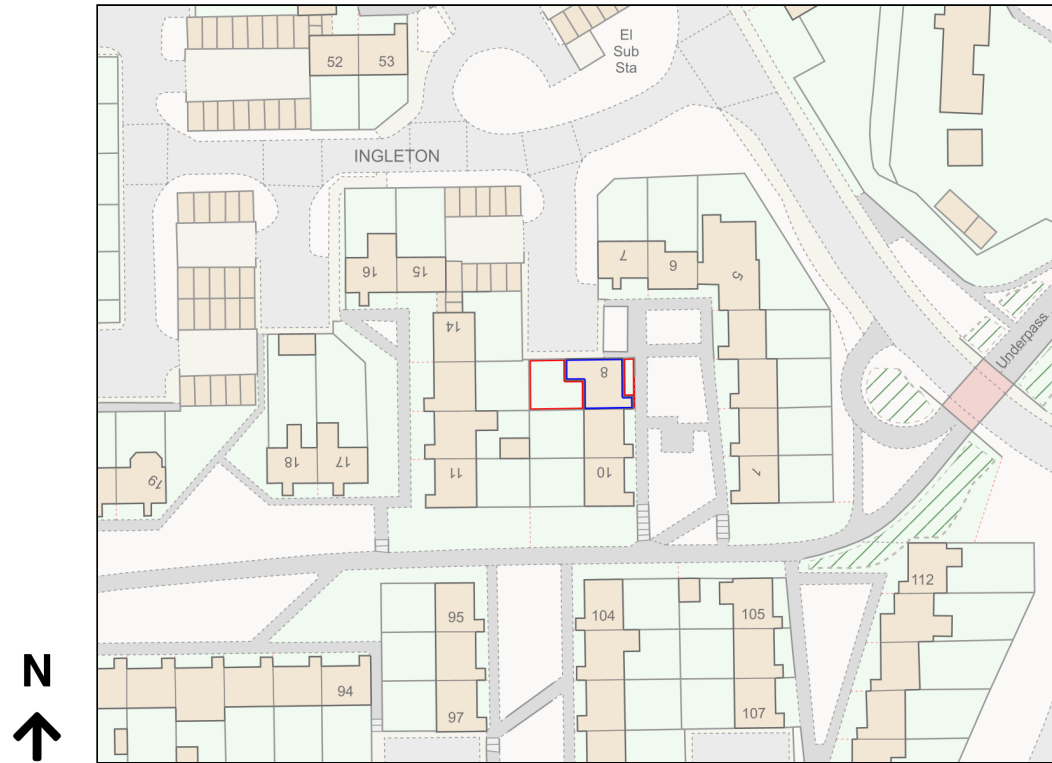

Location Plan

Site Address: 8, Ingleton, Bracknell, RG12 7RN

Date Produced: 05-Jul-2023

Scale: 1:1250 @A4

Planning Portal Reference: PP-12291865v1