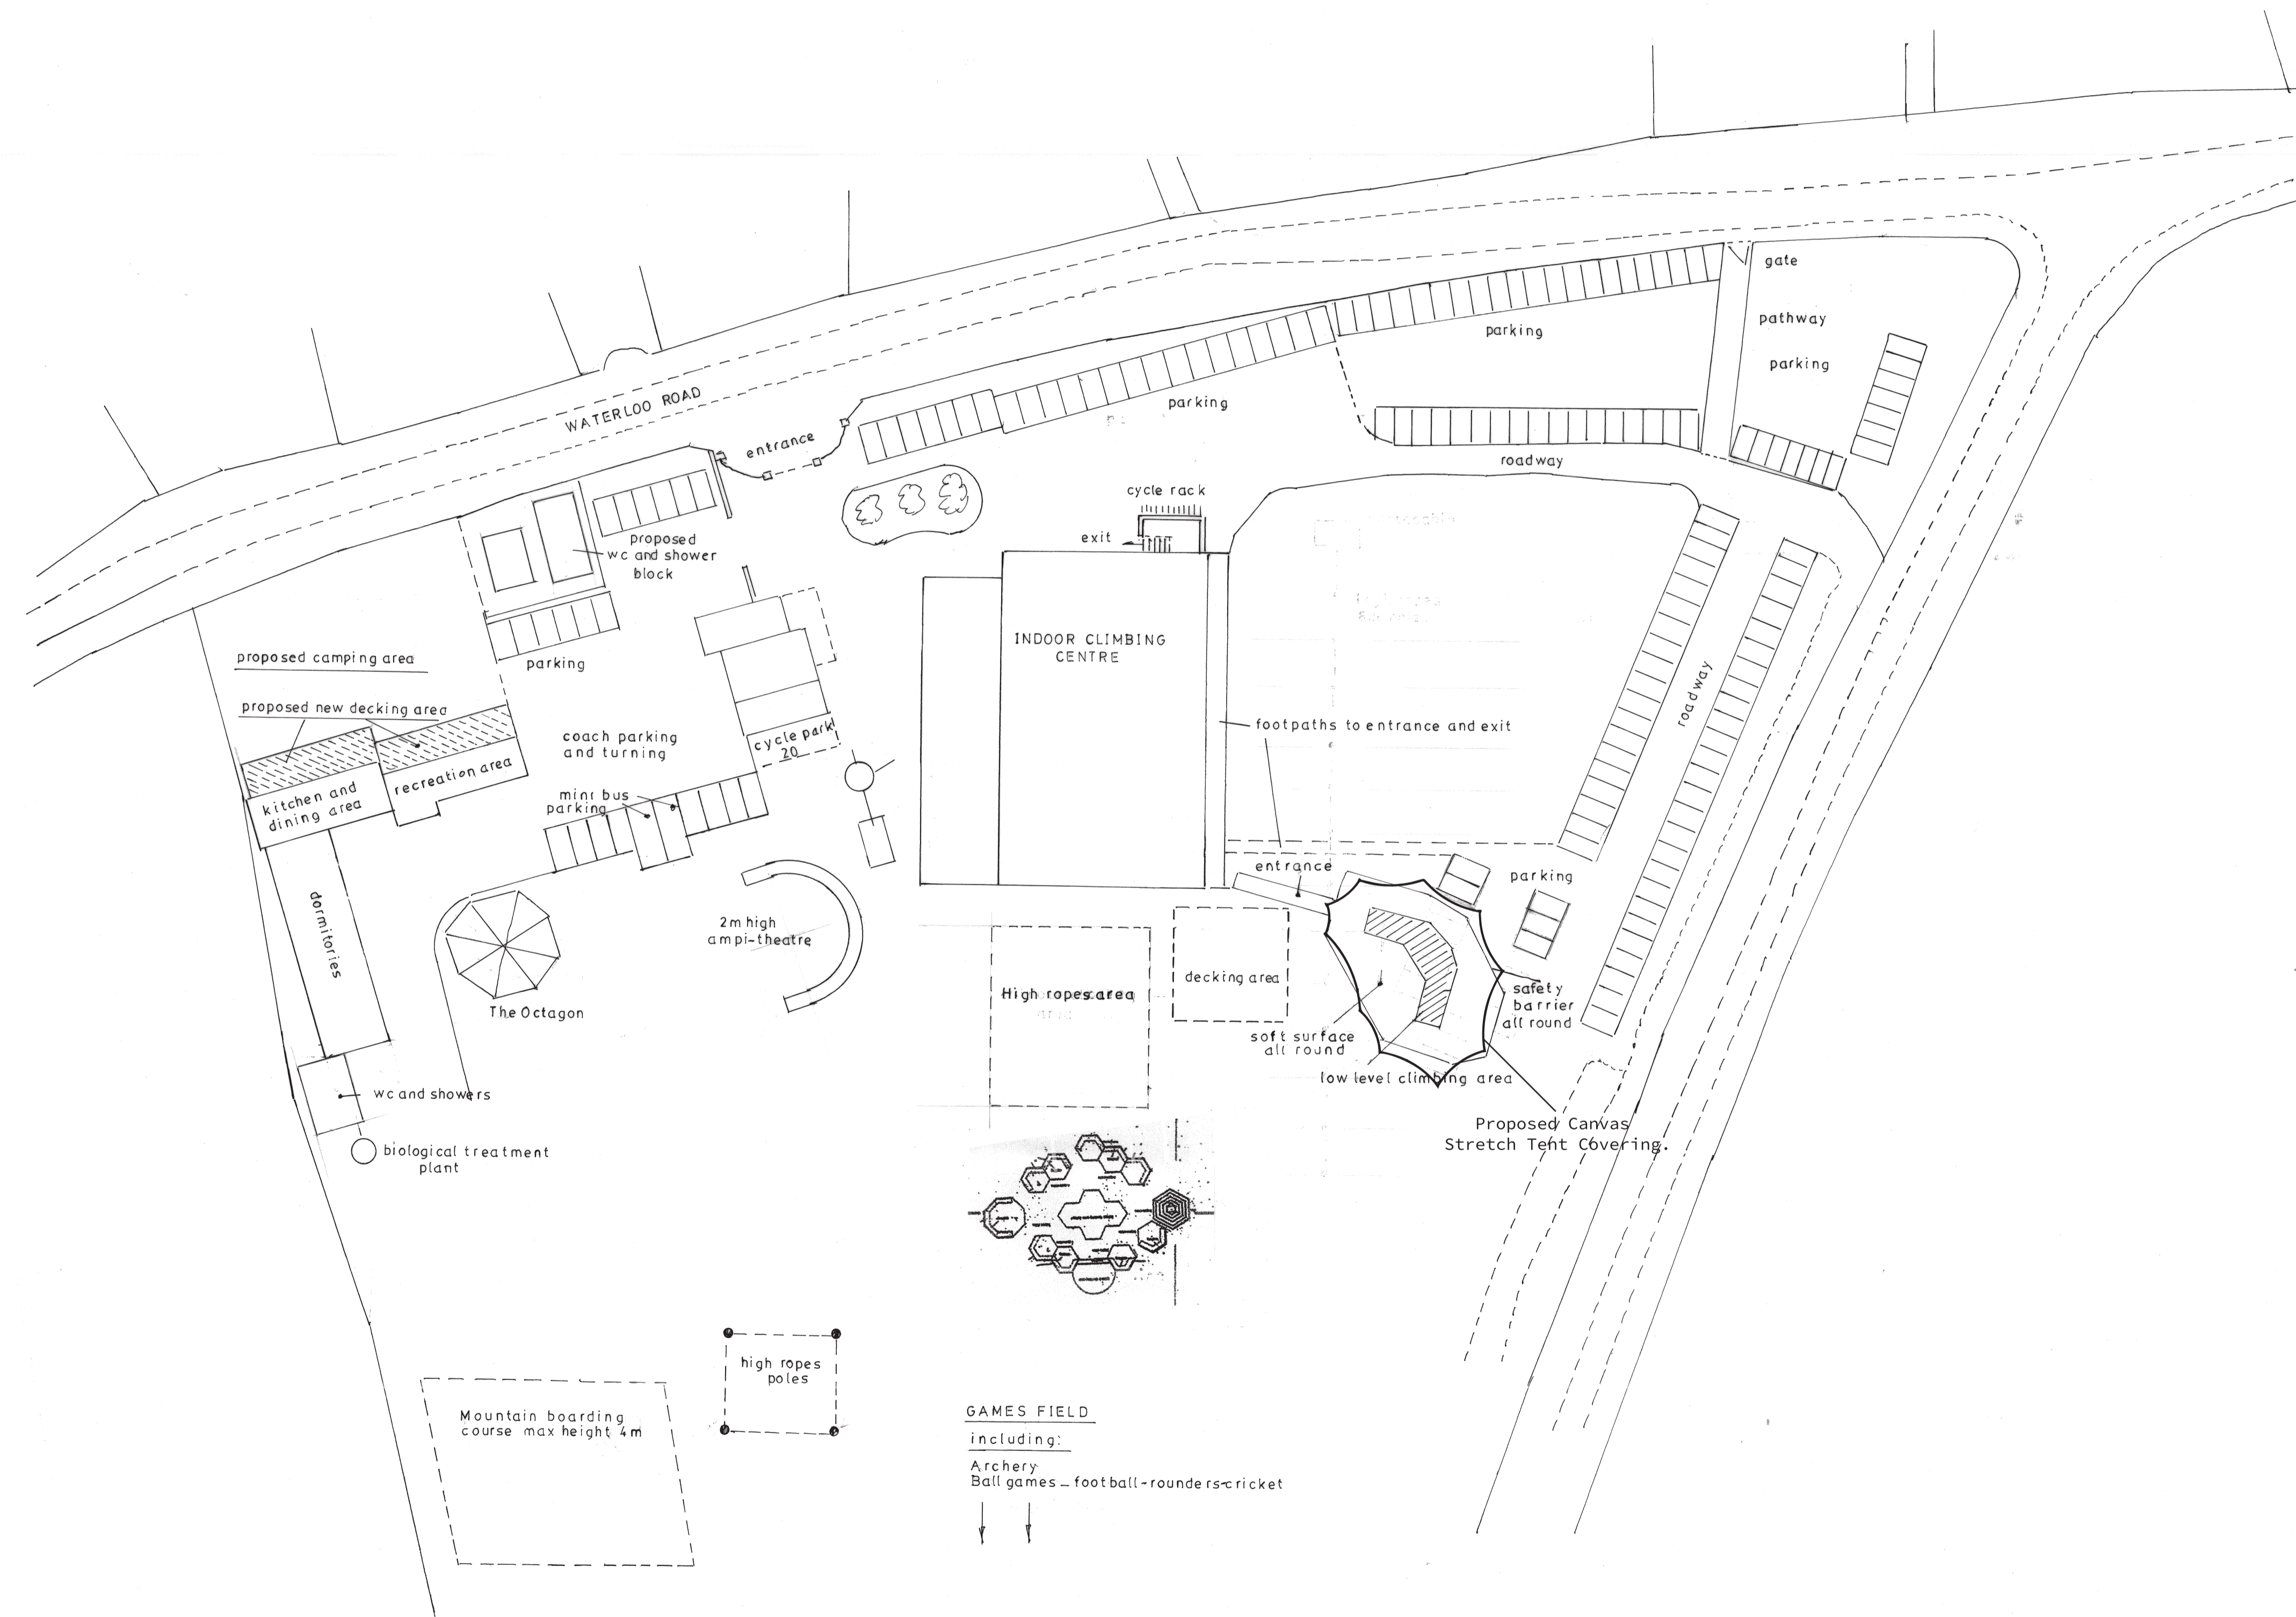

NOTES:
 All dimensions must be checked on site and not scaled from this drawing.

A	Date	Revisions

© copyright
 Client
 Job Title

Waterloo Road
 Wokingham
 Berks
 RG40 3BA

Drawing Title
Site layout at Oakwood Activities Centre incorporating Oakwood Indoor Climbing School

Scale 1:500

Date February 2019 Drawn by

Drg. No. Rev.