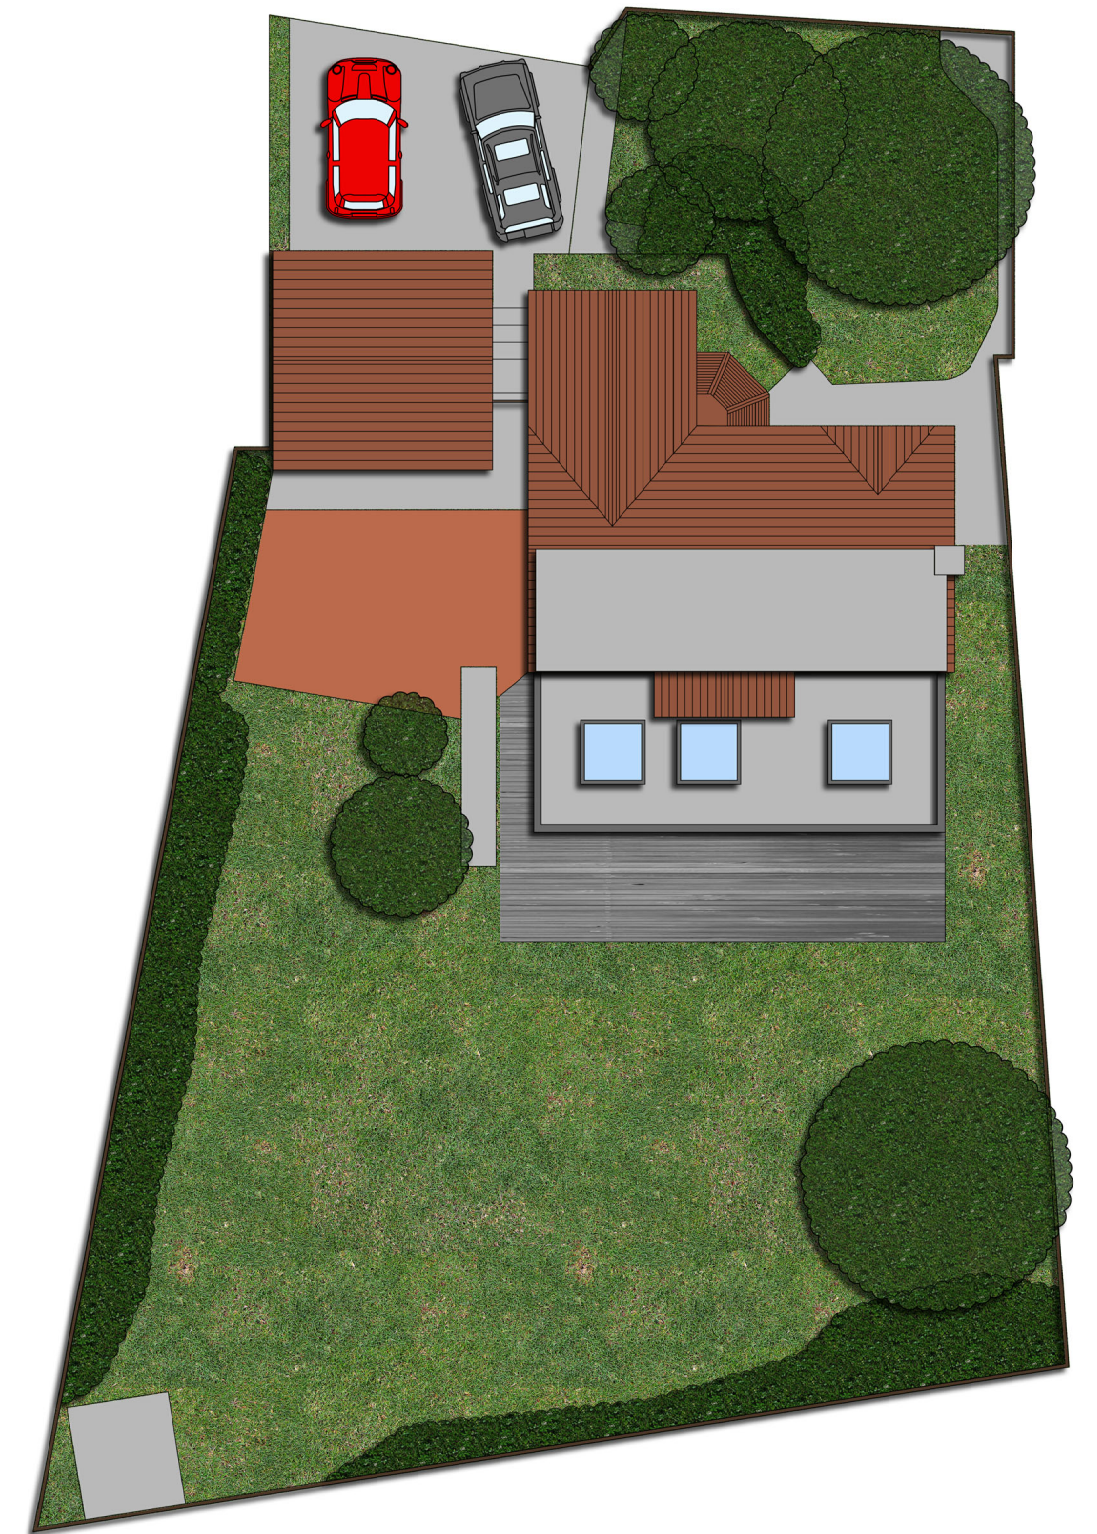

Location Plan (1:1000)

Site Plan (1:200)

Russell Bailey
ARCHITECT

22 Cory Crescent
Peterston Super Ely
Vale of Glamorgan
CF5 6LS
T - 07811 352669
E - russellbaileyarchitect@gmail.com

Mr and Mrs Brookman
26 Gowlog Y Coed,
Hendredenny,
Caerphilly
CF83 2UA

Client - Mr and Mrs Brookman
Project - 26 Gowlog Y Coed CF83 2UA
Title - Proposed Location and Site Plans
Scale - As Noted @ A3
Date - May 2023
Number - P01 (Revised)