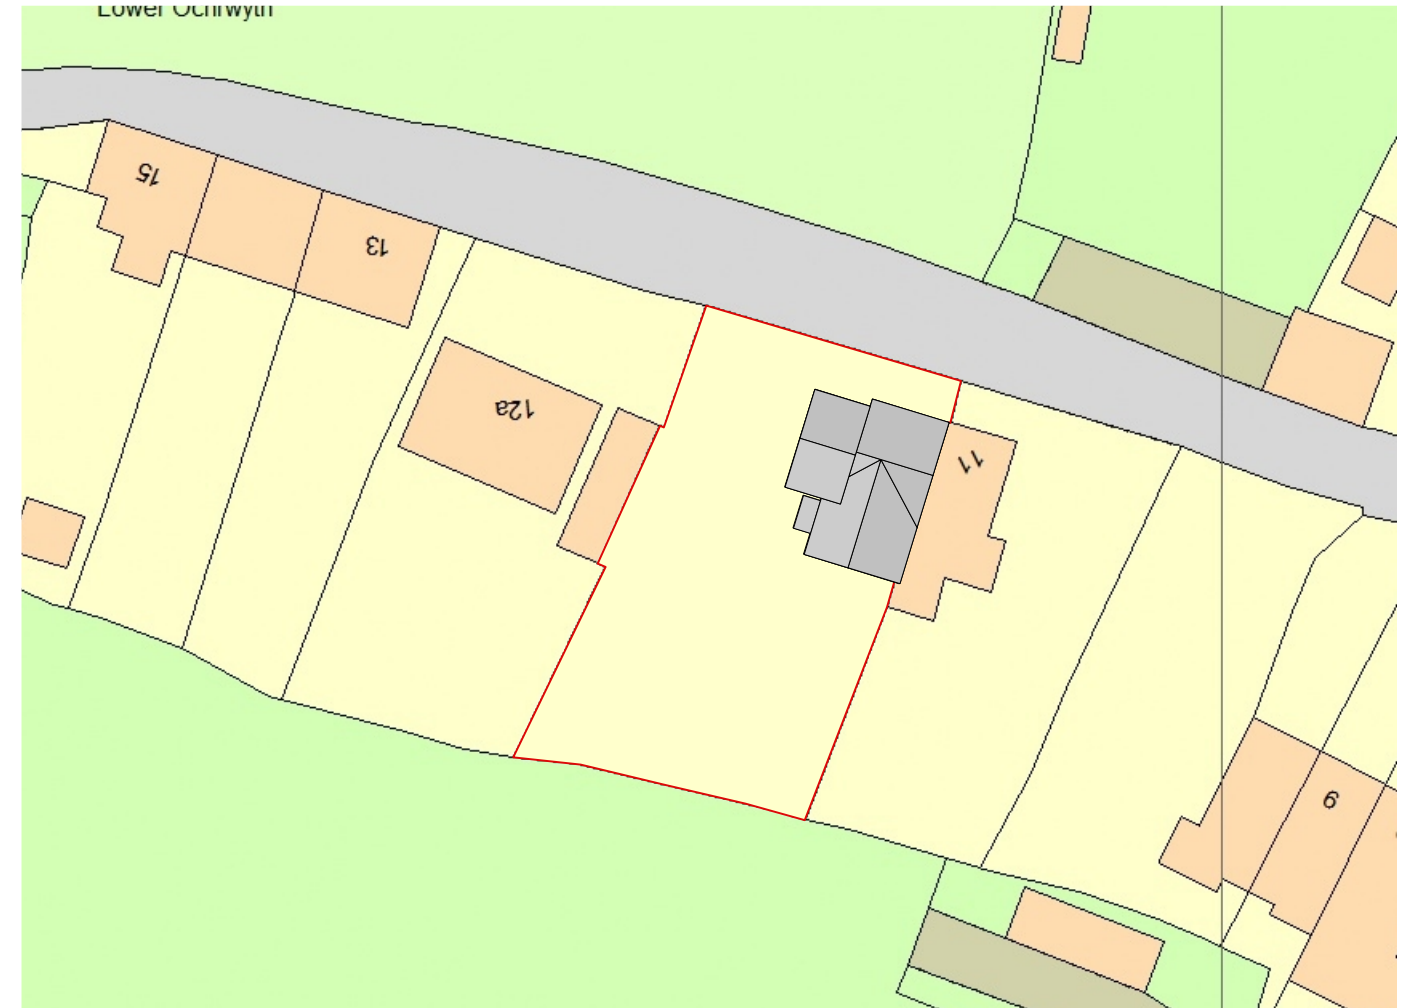

EXISTING SITE PLAN 1:1250

PROPOSED BLOCK PLAN 1:500

North

Scale bar 1:500 @ A3

Scale bar 1:1250 @ A3

Skerryvore Designs Ltd
skerryvoredesigns.co.uk

Phone **01633 897922**
Mobile **07816 934352**
contact@skerryvoredesigns.co.uk

JOB
TITLE 12 Lower Ocherwyth
NP11 6EN

DRAWING
TITLE Planning:
Proposed block plan
& existing elevation

DRAWING No. SD879 P 00

SCALE 1:1250 & 1:500 @ A3

DATE NOV 2023