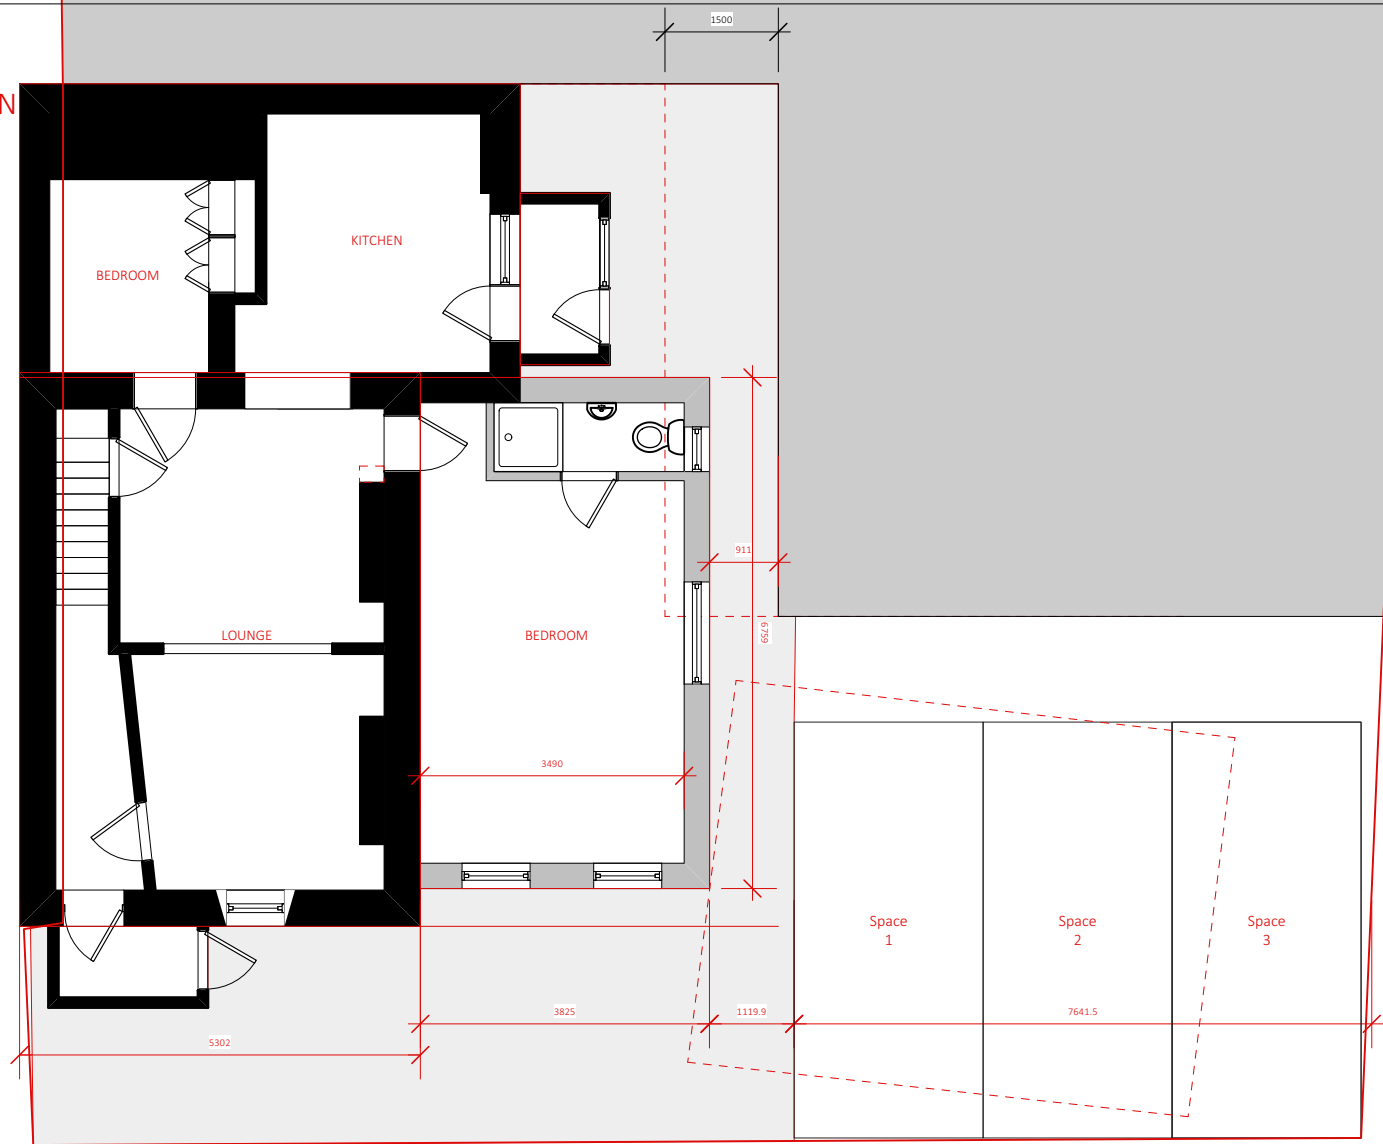

FF PLAN

GF PLAN

FRONT ELEVATION

SIDE ELEVATION

REAR ELEVATION

Skerryvore Designs Ltd
skerryvoredesigns.co.uk

Phone **01633 897922**
Mobile **07816 934352**
contact@skerryvoredesigns.co.uk

JOB
TITLE 12 Lower Ocherwyth
NP11 6EN

DRAWING
TITLE Planning:
Proposed plans
& elevations

DRAWING No.	SD879 02
SCALE	1:100 @ A3
DATE	NOV 2023