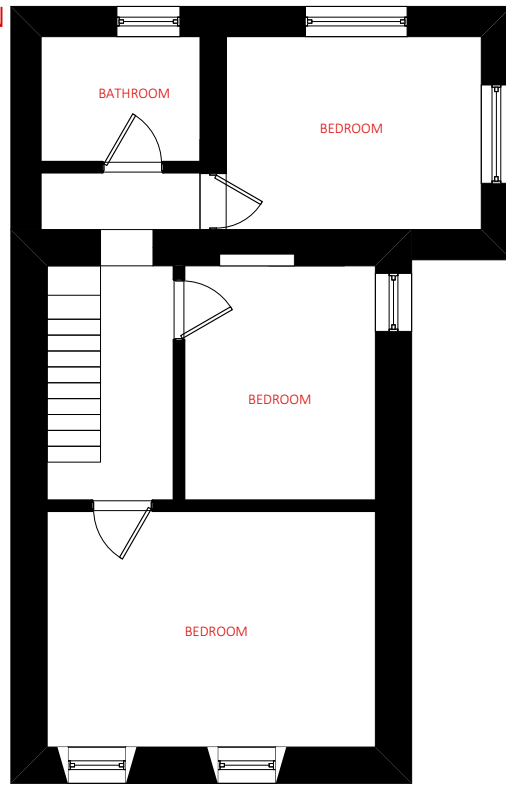

FF PLAN

GF PLAN

FRONT ELEVATION

SIDE ELEVATION

REAR ELEVATION

Skerryvore Designs Ltd
skerryvoredesigns.co.uk

Phone **01633 897922**
Mobile **07816 934352**
contact@skerryvoredesigns.co.uk

JOB
TITLE 12 Lower Ocherwyth
NP11 6EN

DRAWING
TITLE Planning:
Proposed plans
& elevations

DRAWING No.	SD879 02
SCALE	1:100 @ A3
DATE	NOV 2023