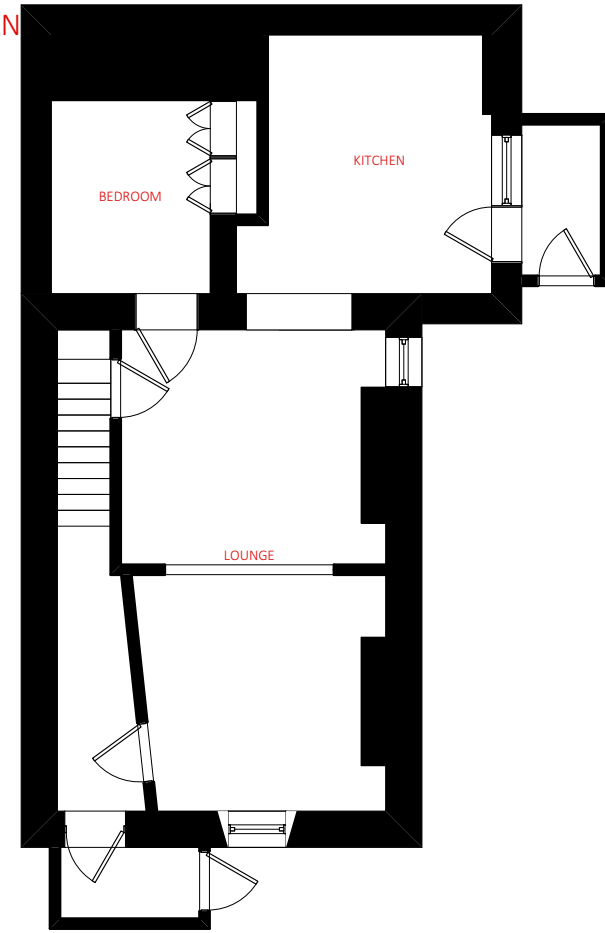

FF PLAN

GF PLAN

FRONT ELEVATION

SIDE ELEVATION

REAR ELEVATION

Skerryvore Designs Ltd
 skerryvoredesigns.co.uk
 Phone **01633 897922**
 Mobile **07816 934352**
 contact@skerryvoredesigns.co.uk

JOB
TITLE 12 Lower Ocherwyth
 NP11 6EN

DRAWING
TITLE Planning:
 Existing plans
 & elevations

DRAWING No.	SD879 01
SCALE	1:100 @ A3
DATE	NOV 2023