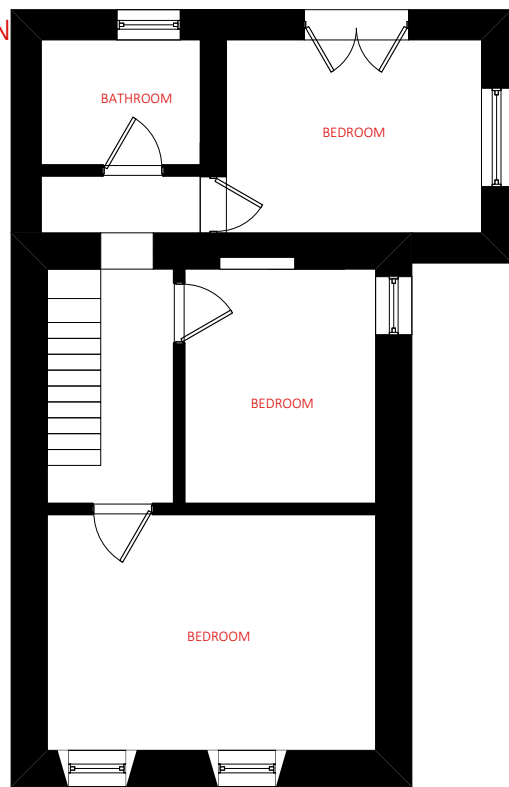

FF PLAN

GF PLAN

FRONT ELEVATION

SIDE ELEVATION

REAR ELEVATION

Skerryvore Designs Ltd
 skerryvoredesigns.co.uk
 Phone **01633 897922**
 Mobile **07816 934352**
 contact@skerryvoredesigns.co.uk

JOB
TITLE 12 Lower Ocherwyth
 NP11 6EN

DRAWING
TITLE Planning:
 Existing plans
 & elevations

DRAWING No.	SD879 01
SCALE	1:100 @ A3
DATE	NOV 2023