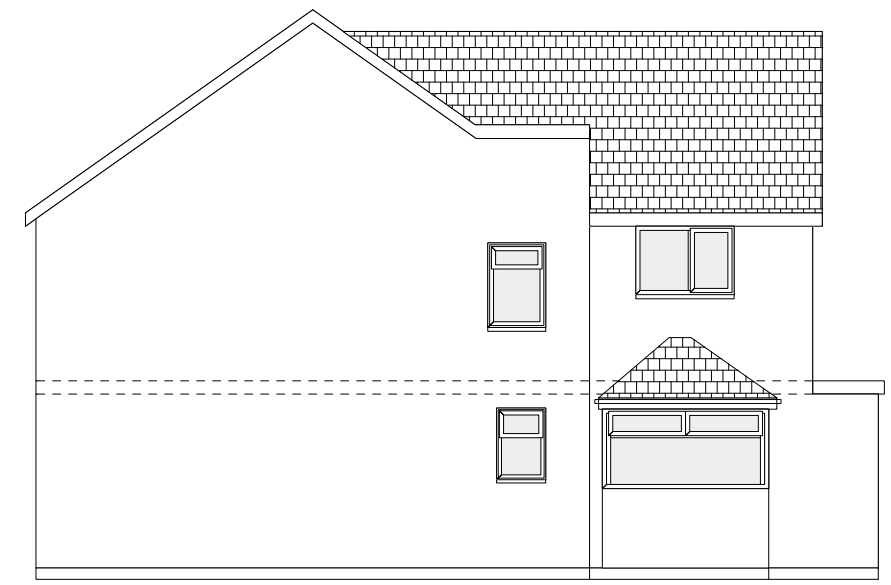

FF PLAN

GF PLAN

FRONT ELEVATION

SIDE ELEVATION

REAR ELEVATION

Skerryvore Designs Ltd
 skerryvoredesigns.co.uk
 Phone **01633 897922**
 Mobile **07816 934352**
 contact@skerryvoredesigns.co.uk

JOB
TITLE 12 Lower Ocherwyth
 NP11 6EN

DRAWING
TITLE Planning:
 Existing plans
 & elevations

DRAWING No.	SD879 01
SCALE	1:100 @ A3
DATE	NOV 2023