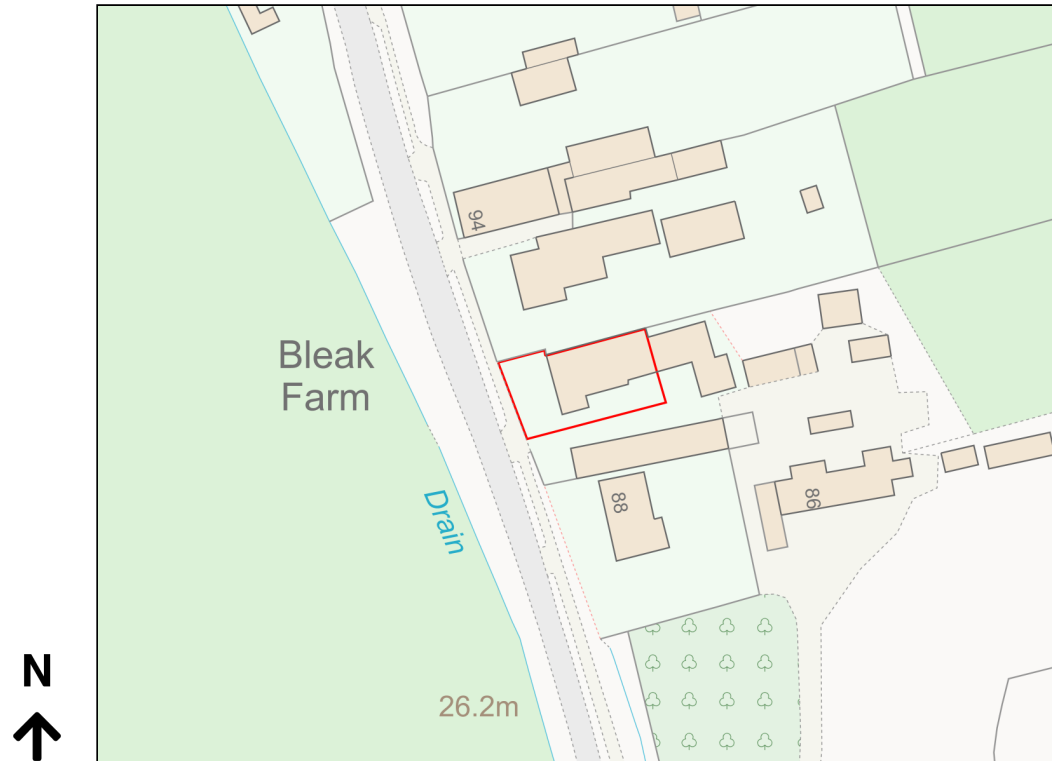

Location Plan

Site Address: The Farmhouse 90, North End, Bassingbourn Cum Kneesworth, SG8 5PD

Date Produced: 08-Nov-2023

Scale: 1:1250 @A4

Planning Portal Reference: PP-12588813v1