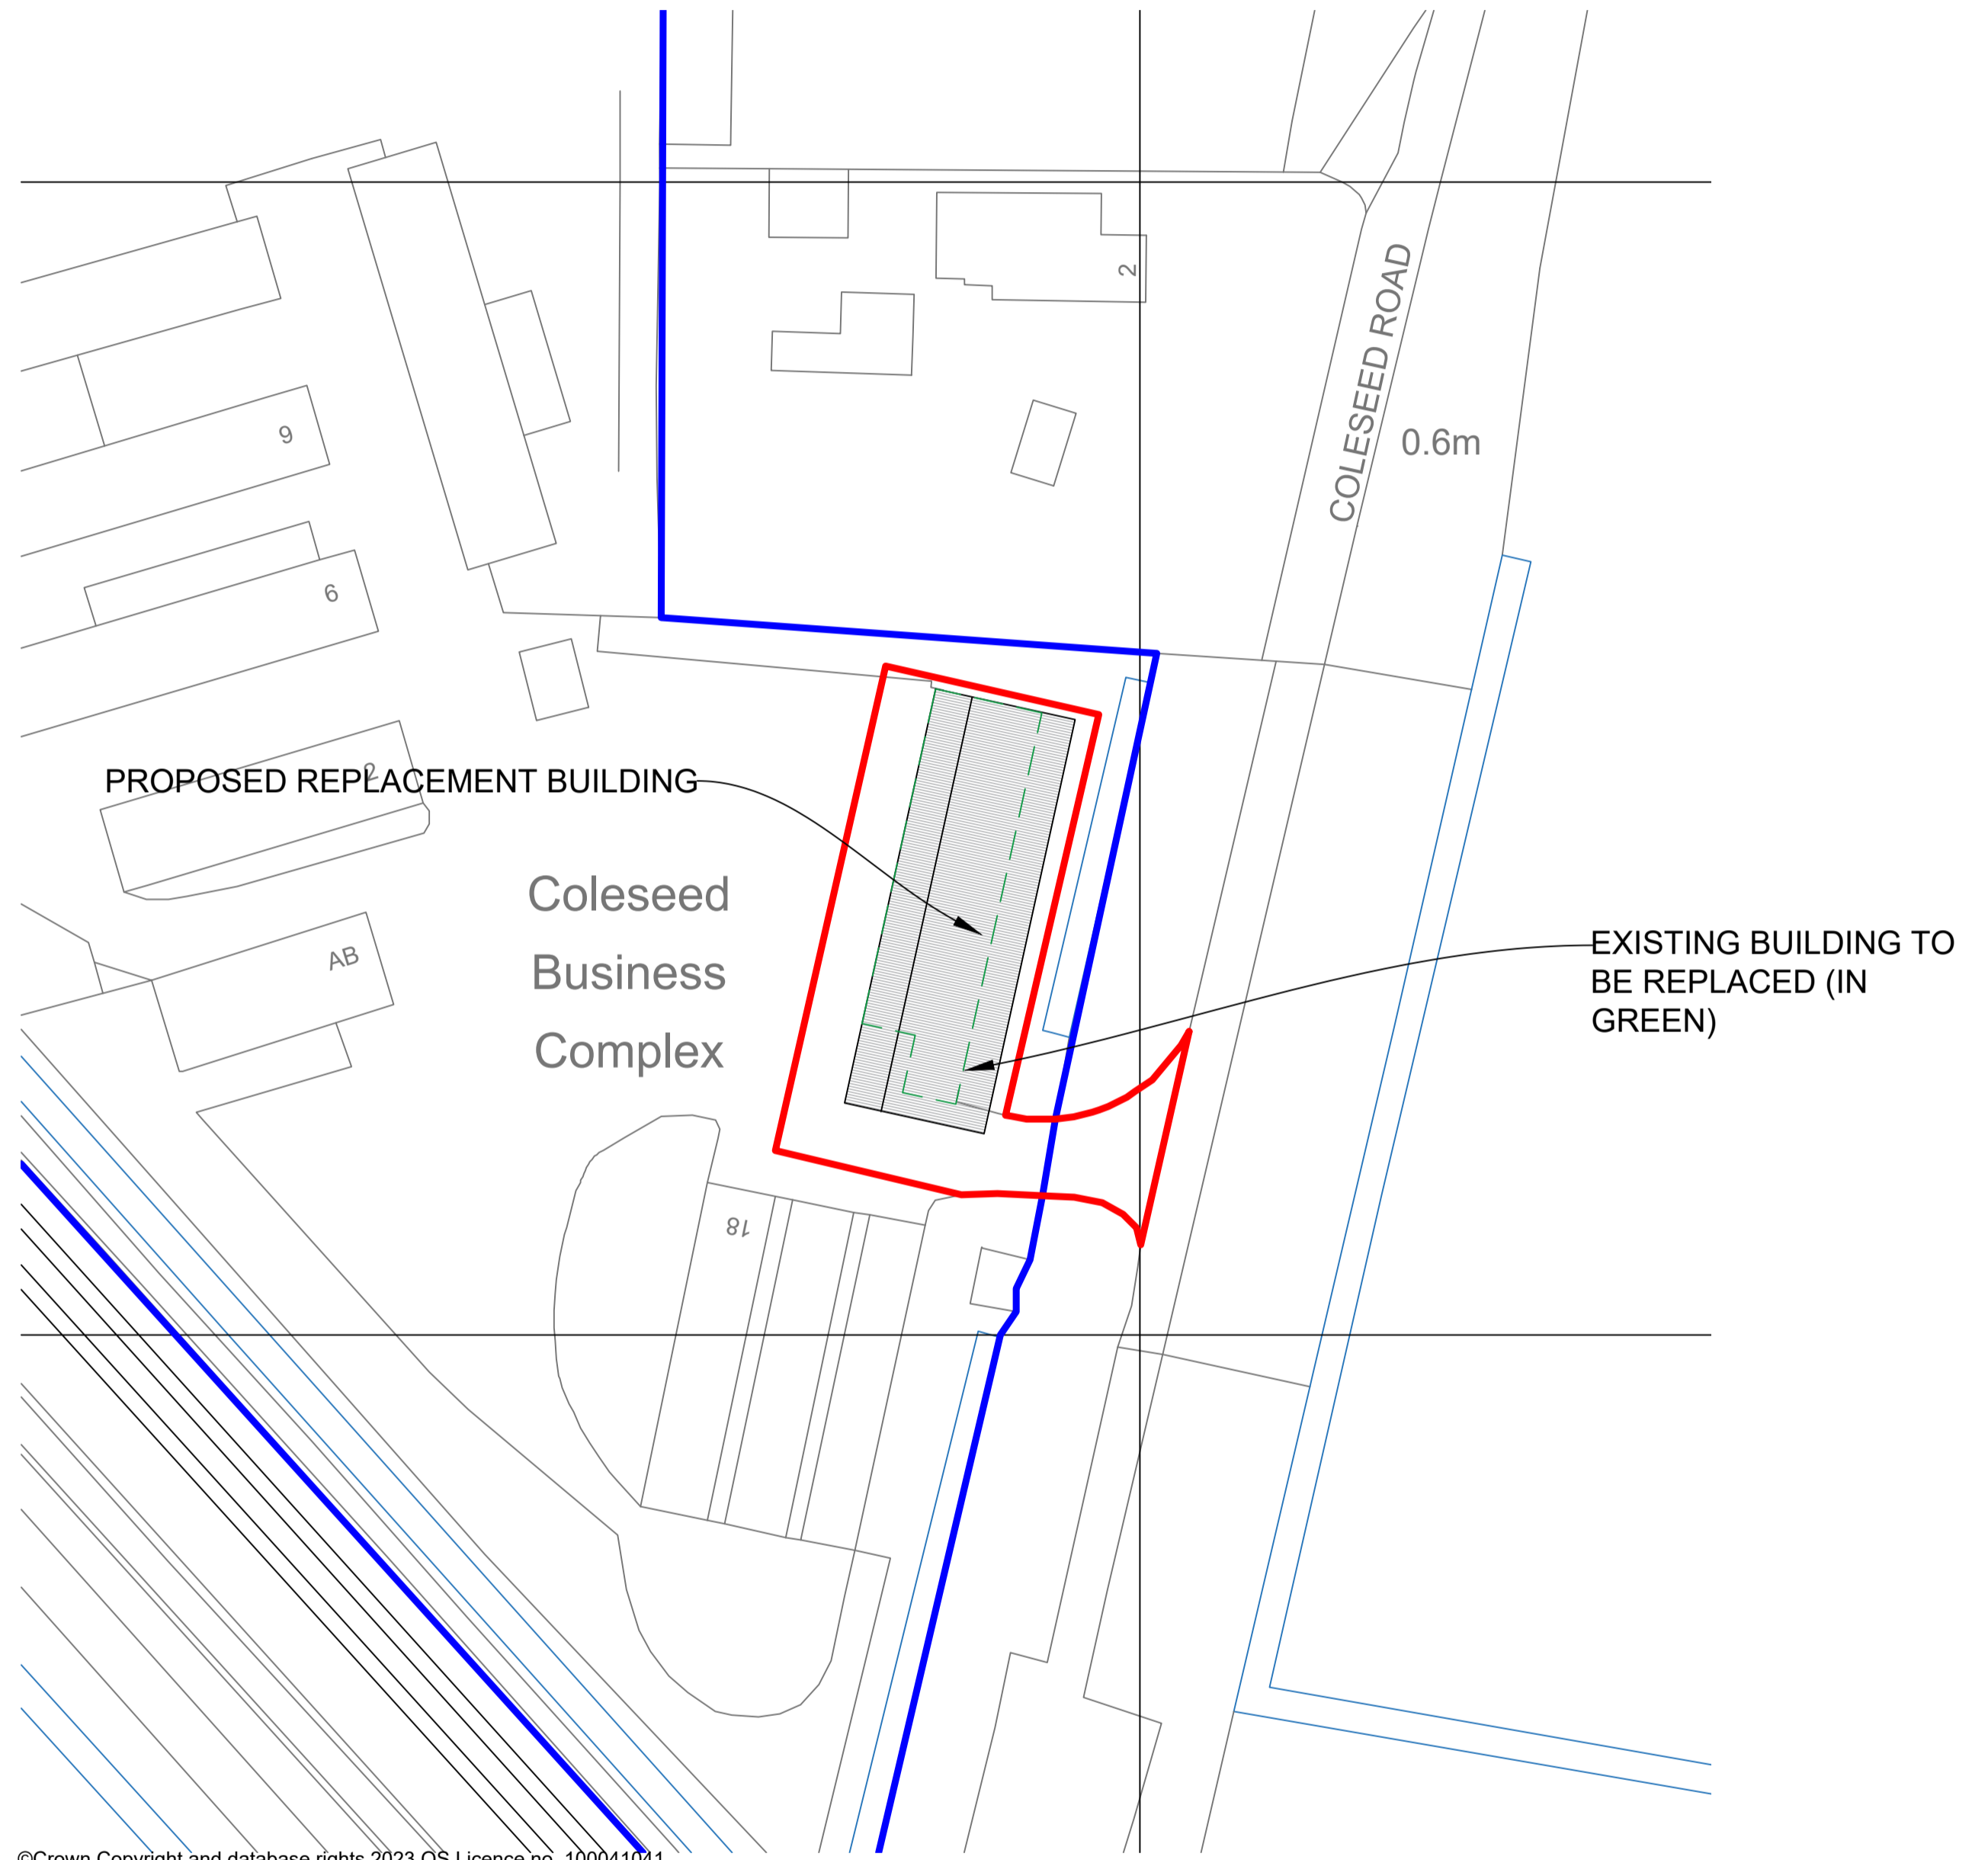

©Crown Copyright and database rights 2023 OS Licence no. 100041041

LOCATION PLAN
Scale 1:1250

©Crown Copyright and database rights 2023 OS Licence no. 100041041

BLOCK PLAN
Scale 1:500

- NOTES:
1. Use written dimensions only. All dimensions to be checked on site and any discrepancies reported to ACORUS immediately. If in doubt ask.
 2. Where relevant, significant hazards have been identified on the drawing. Hazards which should be obvious to a competent contractor or unforeseeable have not been identified.
 3. This drawing is confidential and remains the exclusive property of ACORUS.

- Ownership Boundary
- Site Boundary

RA	04/12/23	RED LINE AREA ALTERED	SID	LG
Rev.	Date	Amendment	Drawn	Checked
PROJECT				
SAWARD				
COLESEED BUSINESS COMPLEX				
PE15_ODJ				
TITLE				
REPLACEMENT BUILDING				
SITE PLAN				
SCALE	DATE	DRAWN BY	CHECKED BY	
AS SHOWN @A1	08/23	CF	BB	
JOB NO.	DRAWING NO.	REVISION		
SCB/BB23/01	100_01	A		