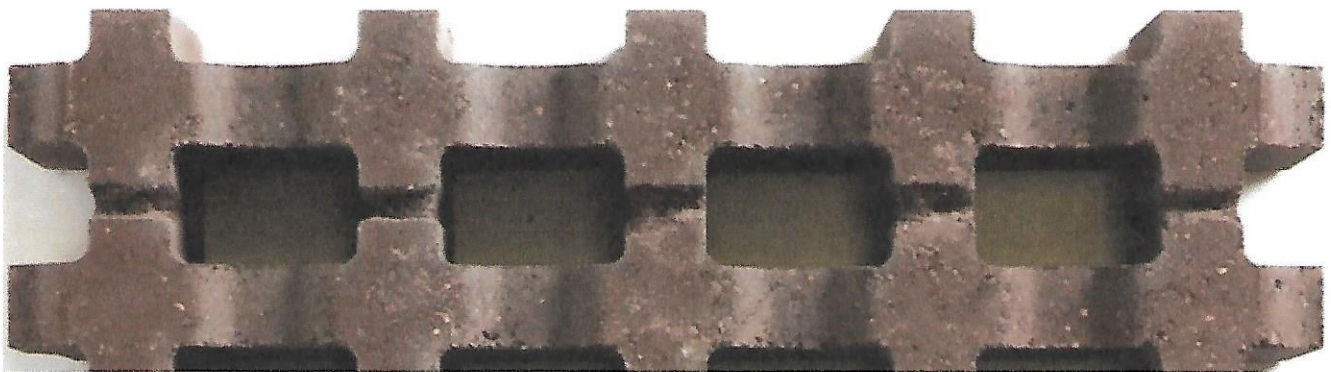

FREE DELIVERY
On orders over £25

Trustpilot

'Excellent'

< [Back to Driveways](#)

Marshalls Grassguard Driveway Block Paving Earth Brown 500 x 300 x 100mm

by **Marshalls**

Product Code: 28724

With GRASS in gaps

Save
£20

Share

[View product details](#)

[Stores](#)

[Sign in](#)

[Trolley](#)

[Menu](#)