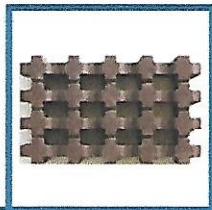

FREE DELIVERY
On orders over £25

Trustpilot

'Excellent'

< [Back to Driveways](#)

Marshalls Grassguard Driveway Block Paving Earth Brown 500 x 300 x 100mm

by **Marshalls**

Product Code: 28724

With GRASS in gaps

Save
£20

Share

[View product details](#)