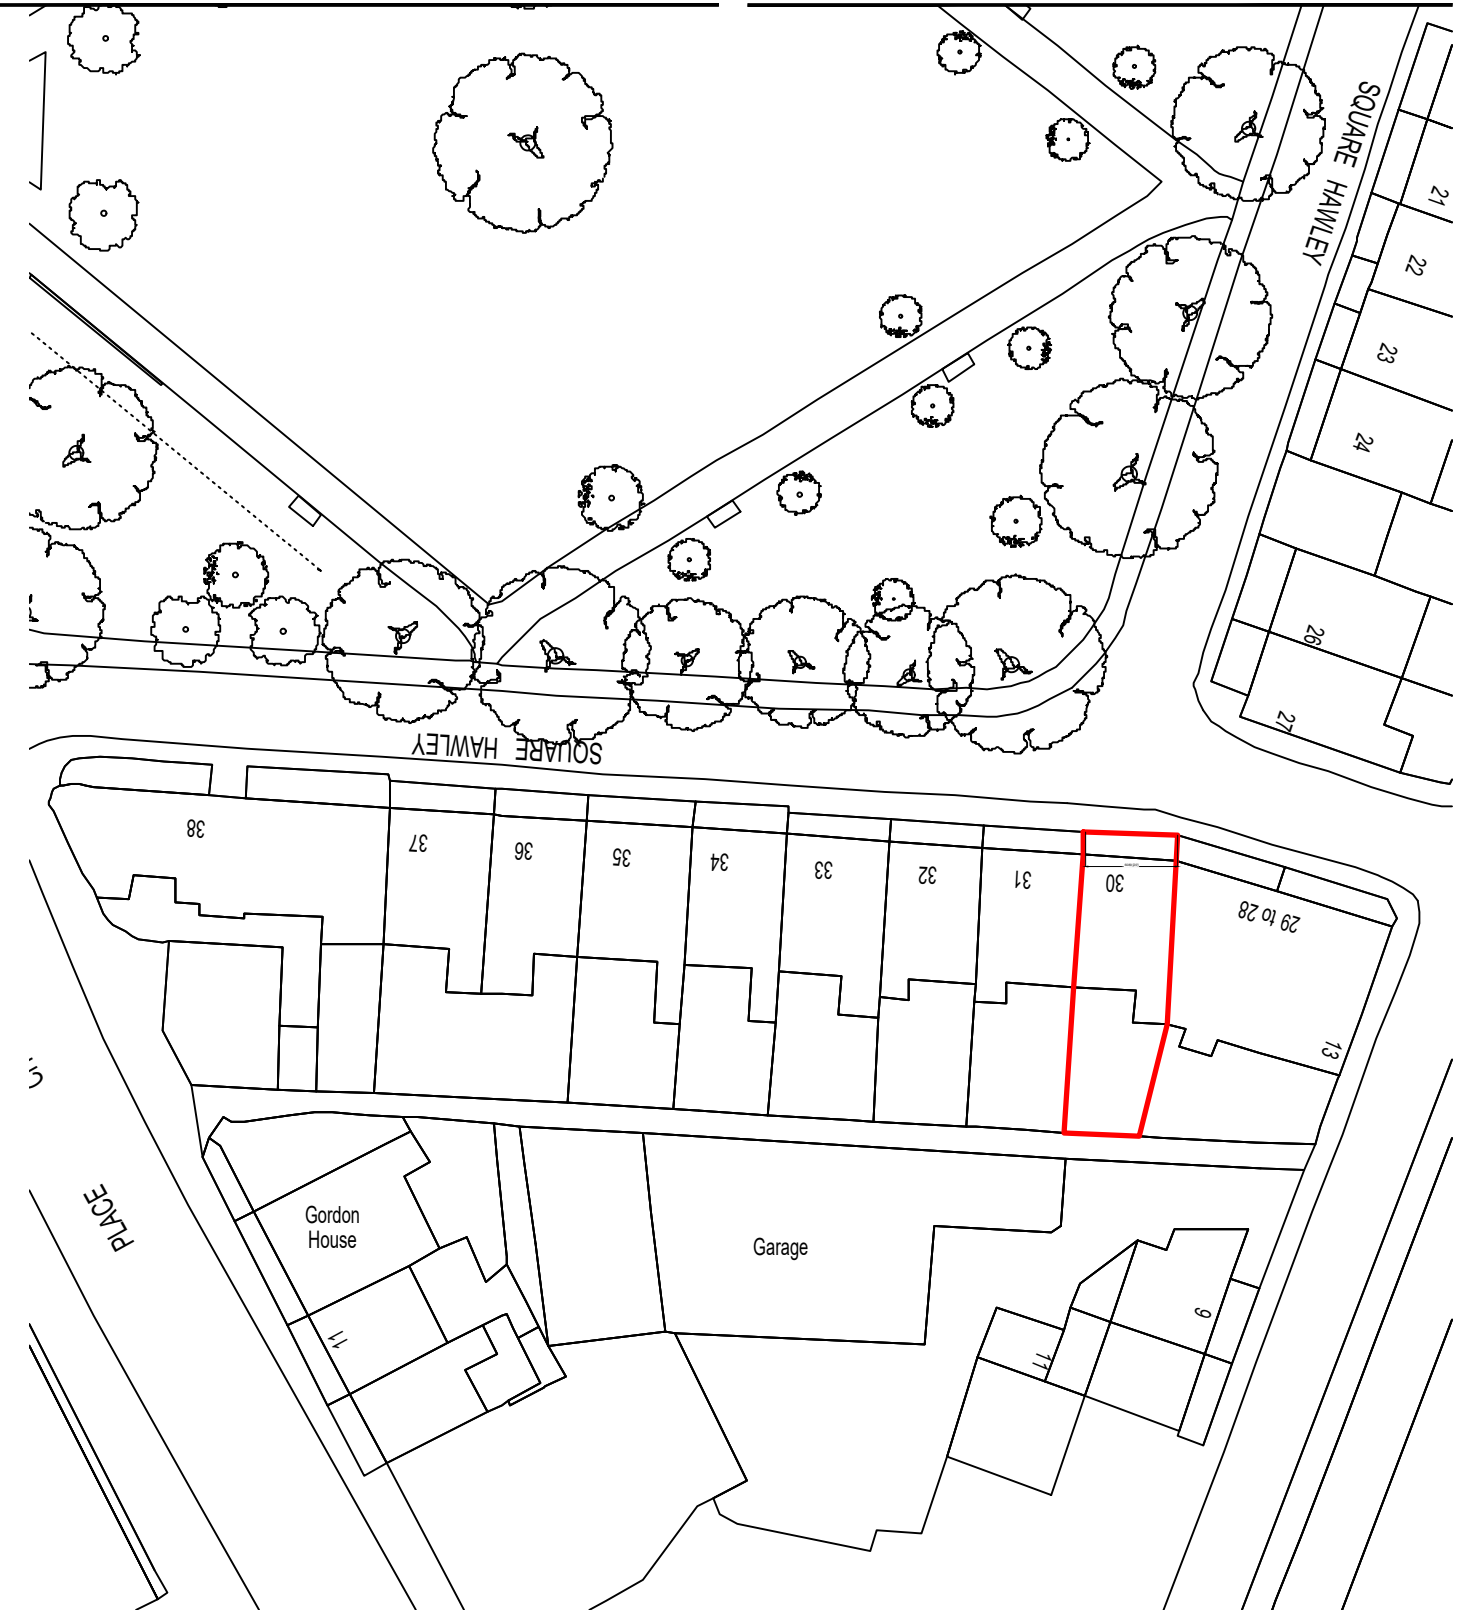

SITE LOCATION PLAN 1:1250

BLOCK PLAN 1:500

Client	
Project	30 Hawley Square, CT9 1PH
Drawing title	Site Location & Block Plan

London Fields Studios
 11-17 Exmouth Place
 London E8 3RW
 T +44(0)20 7993 4530
 F +44(0)20 7923 4753

All rights reserved. FDR asserts its rights under the Copyright, Designs and Patents Act 1988 (Unless otherwise agreed in writing).
 Figured dimensions only are to be taken from this drawing. Do not scale this drawing. All dimensions are in millimeters unless otherwise stated. All dimensions shall be checked on site prior to works commencing or a property being sold. Any discrepancies shall be reported to FDR. FDR will not be liable for any discrepancies found on drawings.

Planning

File reference	20040 - F00
Drawn by	FN
Date drawn	June 23
Checked by	RP
Date checked	09/06/23
Scale at A3	Project number
1:500/1250	20040
Drawing number	Revision
100	