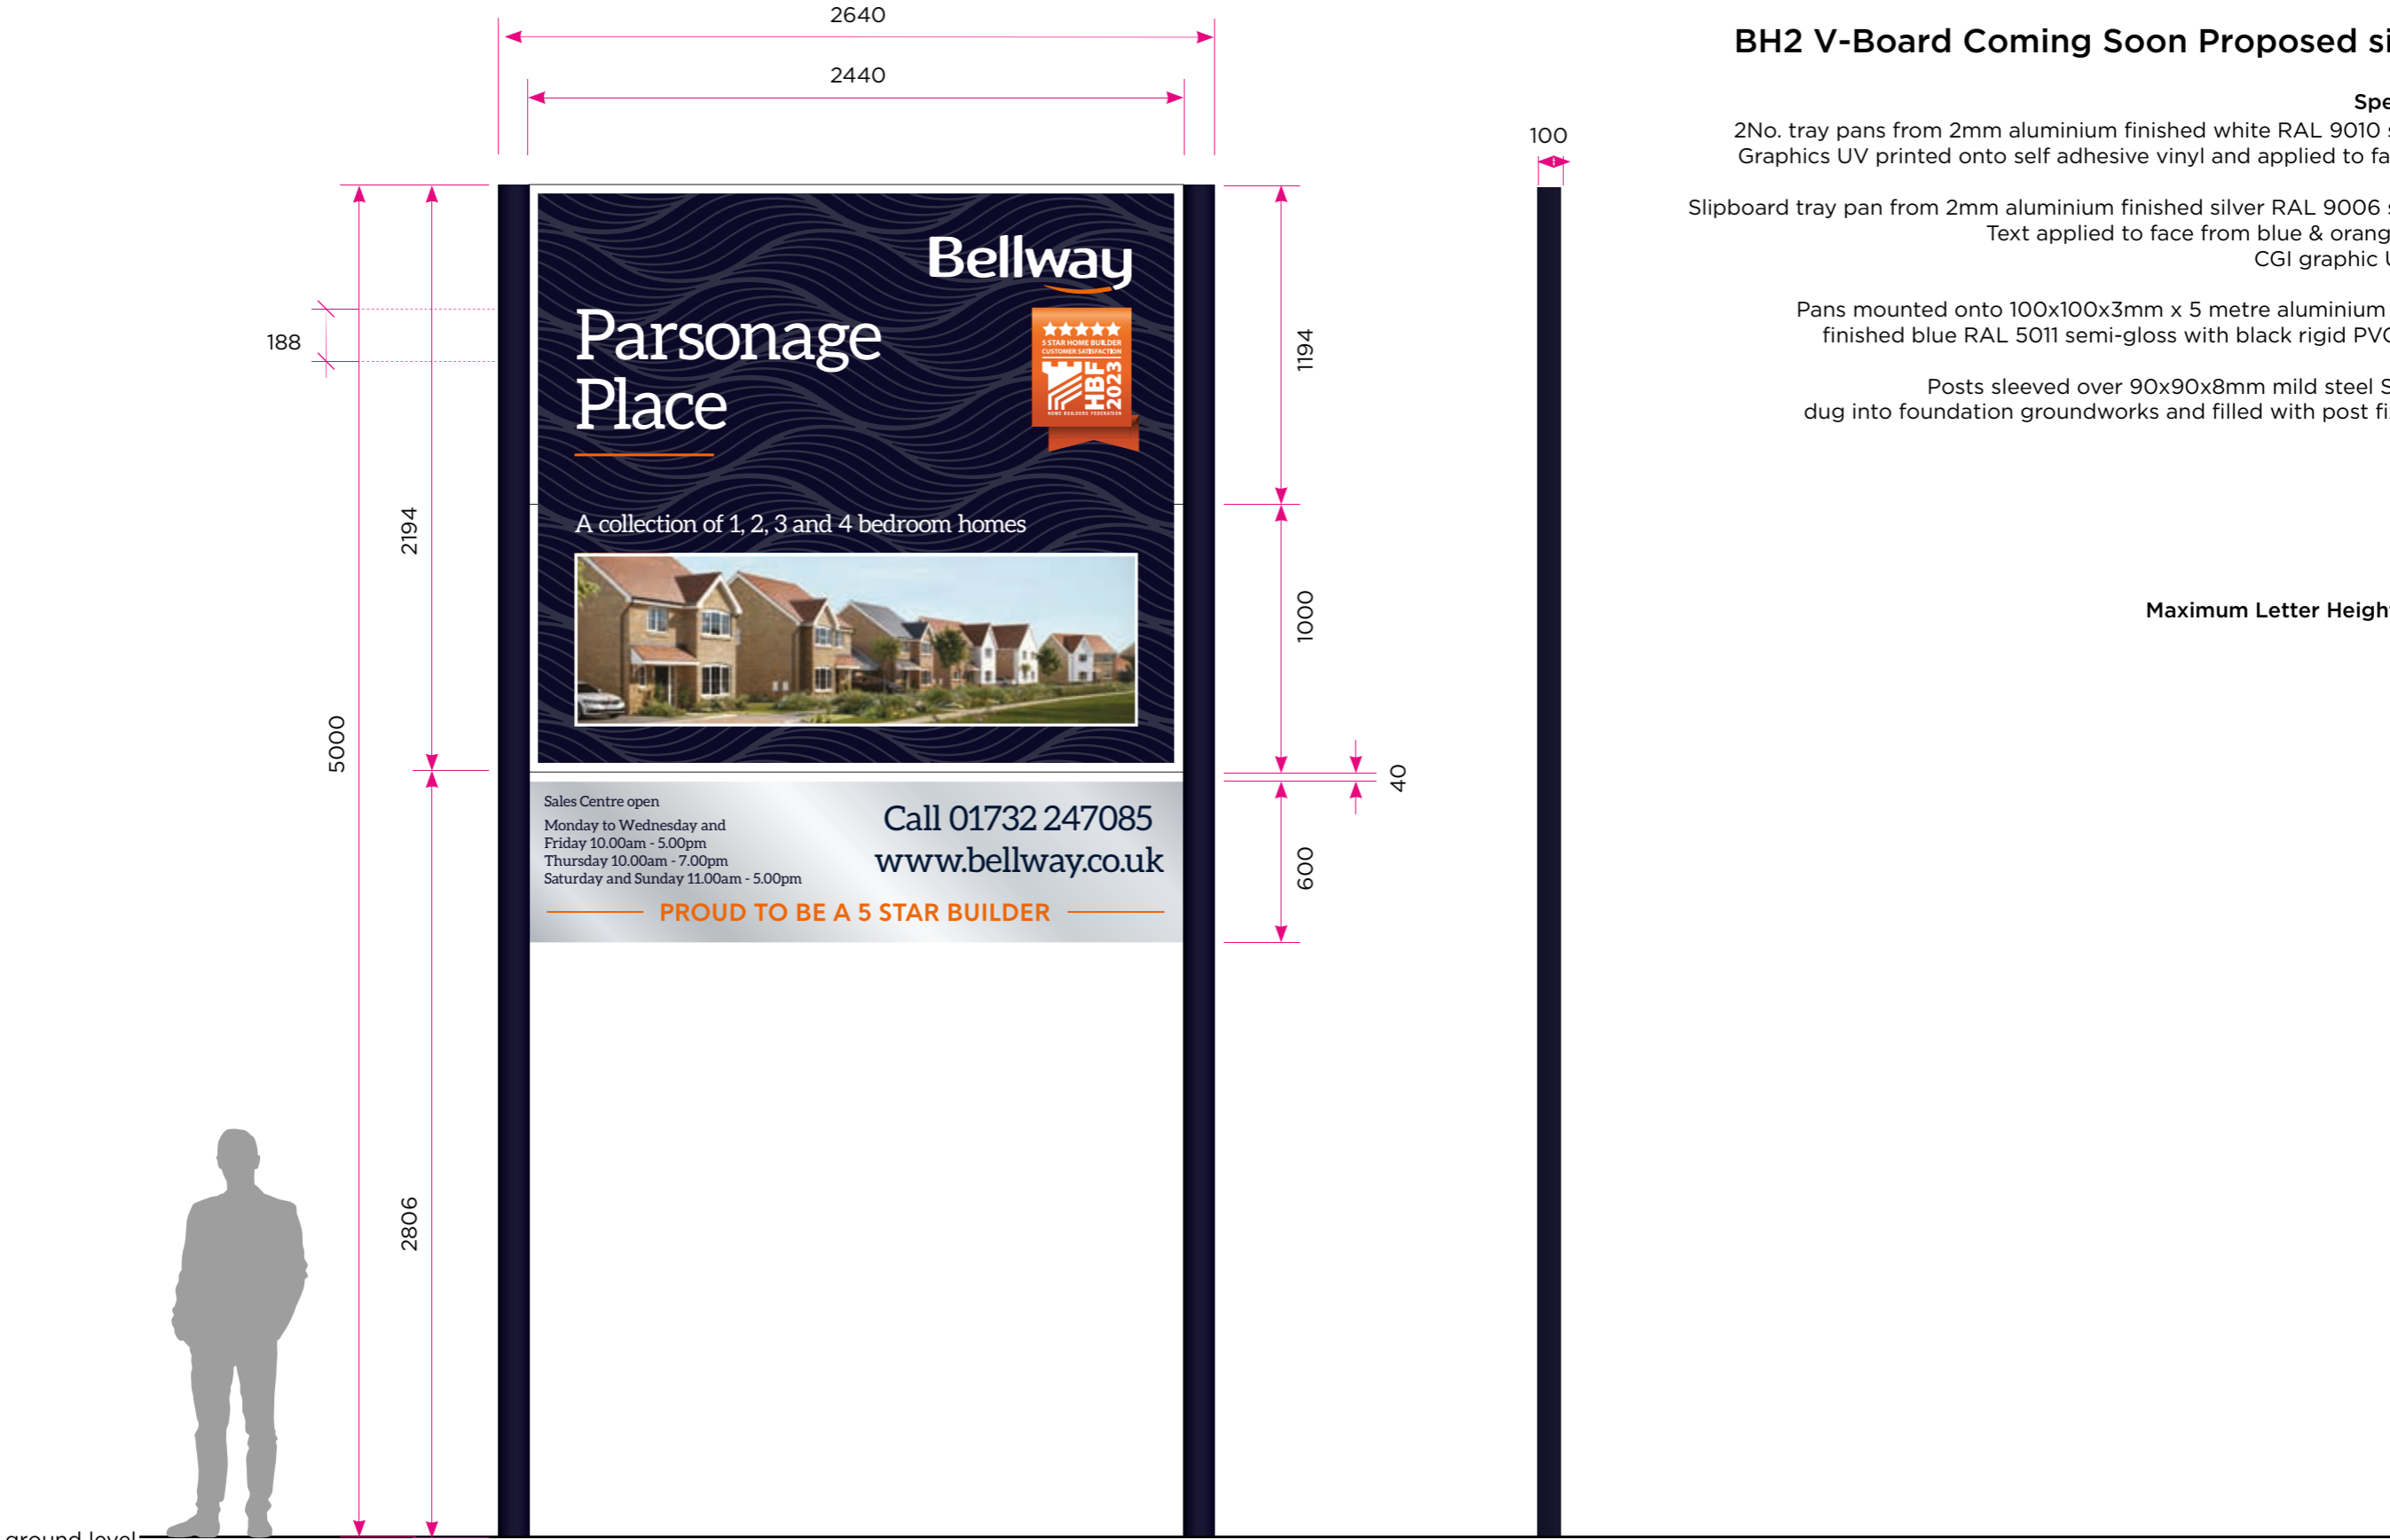

BH2 V-Board Coming Soon Proposed signage

Specification;

2No. tray pans from 2mm aluminium finished white RAL 9010 semi-gloss
 Graphics UV printed onto self adhesive vinyl and applied to face of pans

Slipboard tray pan from 2mm aluminium finished silver RAL 9006 semi-gloss
 Text applied to face from blue & orange cut vinyl
 CGI graphic UV printed

Pans mounted onto 100x100x3mm x 5 metre aluminium SHS posts
 finished blue RAL 5011 semi-gloss with black rigid PVC end caps

Posts sleeved over 90x90x8mm mild steel SHS inserts
 dug into foundation groundworks and filled with post fix concrete

Maximum Letter Height = 188mm

Front Elevation
 all dimensions in mm

Side Elevation
 all dimensions in mm