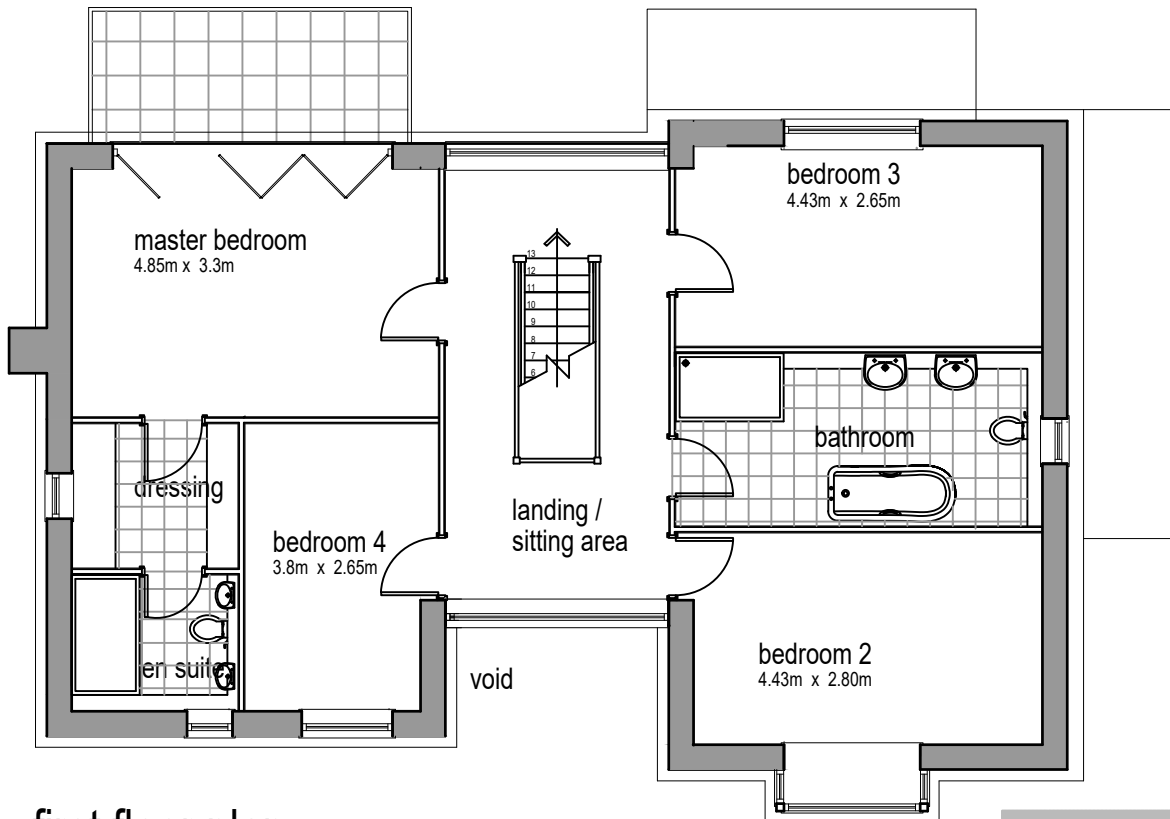

ground floor plan

first floor plan

architecture and design
 The Firm,
 Orlain,
 Cleobury Mortimer
 Worcestershire
 DY14 0TA
 t: 01746 718624
 m: 07706 954301
 e: nbarchdesign@btinternet.com

project Florence Cottage
 Heathton

drawing
 floor plans

date october 2023 dwg no. 398-P-02
 scale 1:100 @ A4 revision