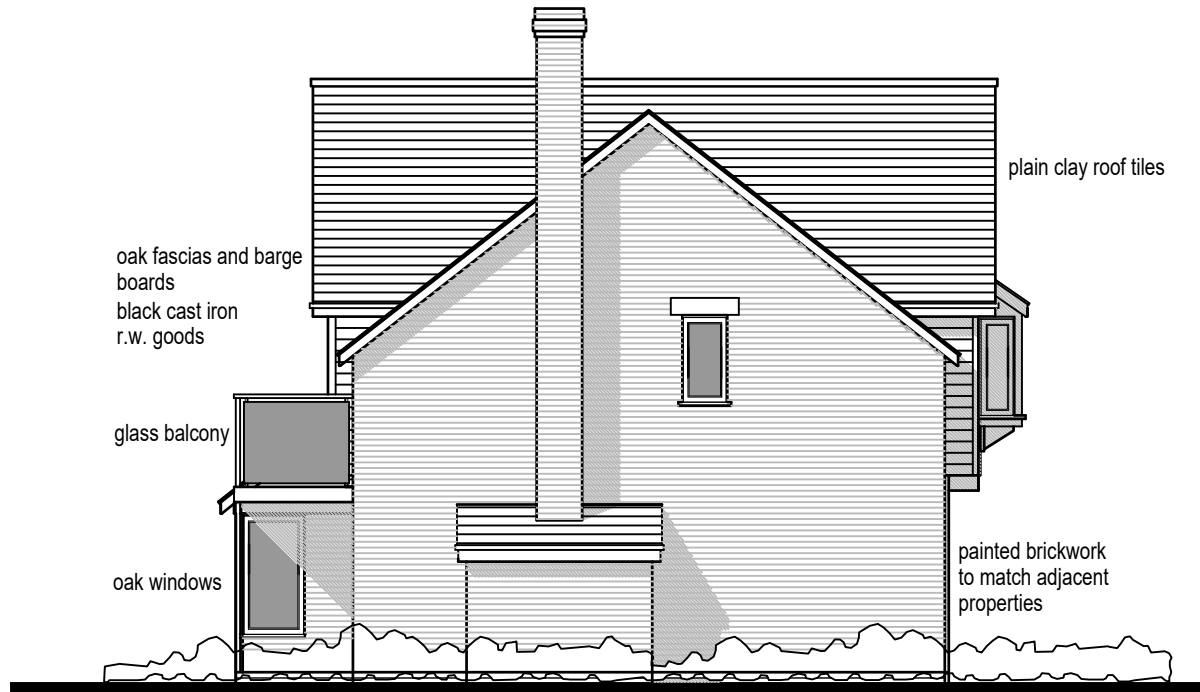

side elevation

architecture
and design

project Florence Cottage
Heathton

drawing

elevations 2

date october 2023 dwg no. 398-P-04

scale 1:100 @ A4 revision