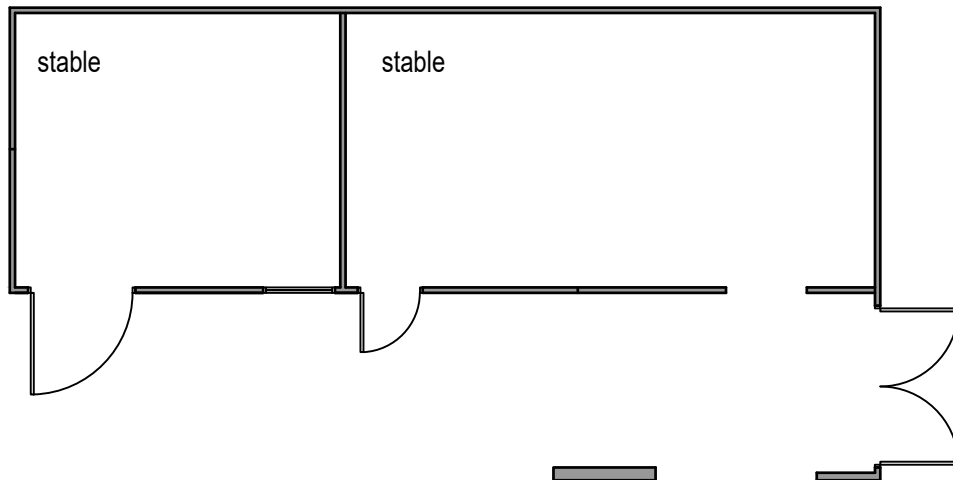

front elevation

rear elevation

side elevation

side elevation

**architecture  
and design**  
The Farm,  
Oxford,  
Cleobury Mortimer  
Worcestershire  
DY14 0TA  
t: 01746 719624  
m: 07706 994301  
e: rbsarchdesign@btinternet.com

project Florence Cottage  
Heathton

drawing stable  
existing plans and elevations

date august 2023 dwg no. 398-E-12

scale 1:100 @ A4 revision