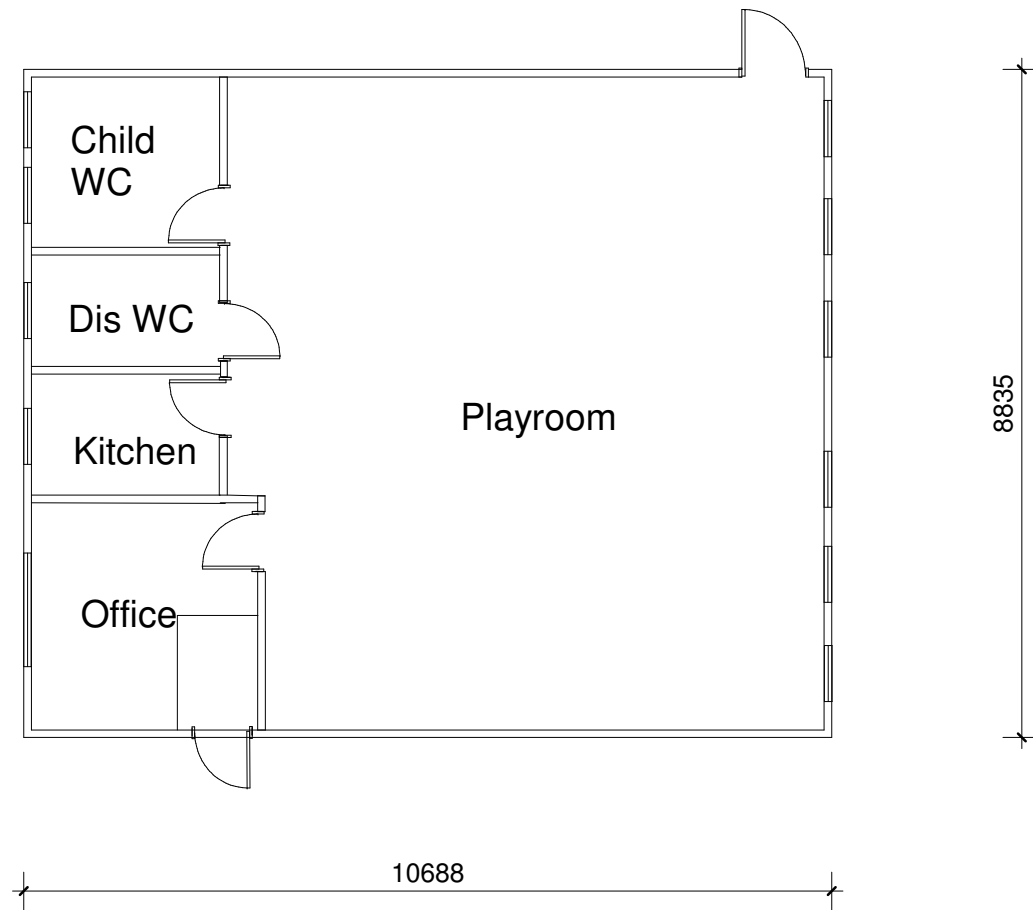

Norton Pre School, Honeywood Corner, Ixworth Road, Norton IP31 3LE

Existing floor plan