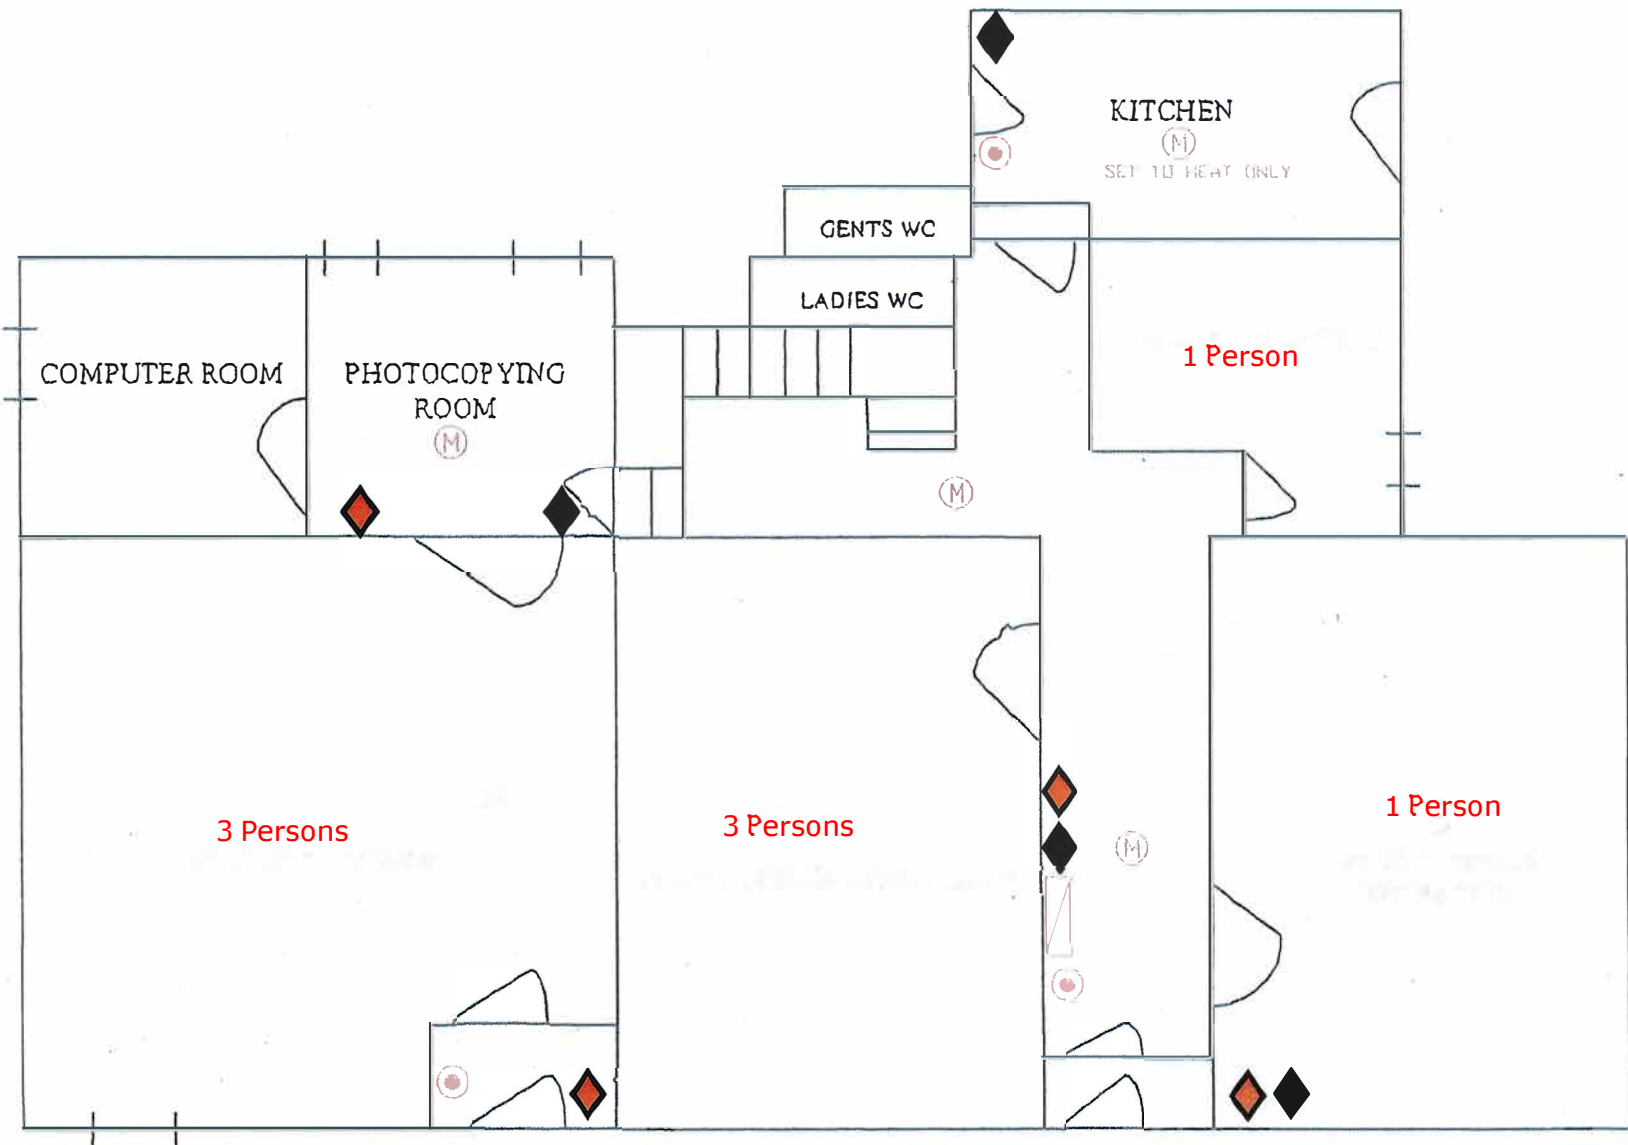

RPS Nelson House—Fire Extinguishers —Ground Floor

- Manual Call Point
- Multi Detector With Combined Sounder
- Control Panel

- Water
- Foam
- CO2

RPS Nelson House— Fire Extinguishers—Upstairs

Manual Call Point