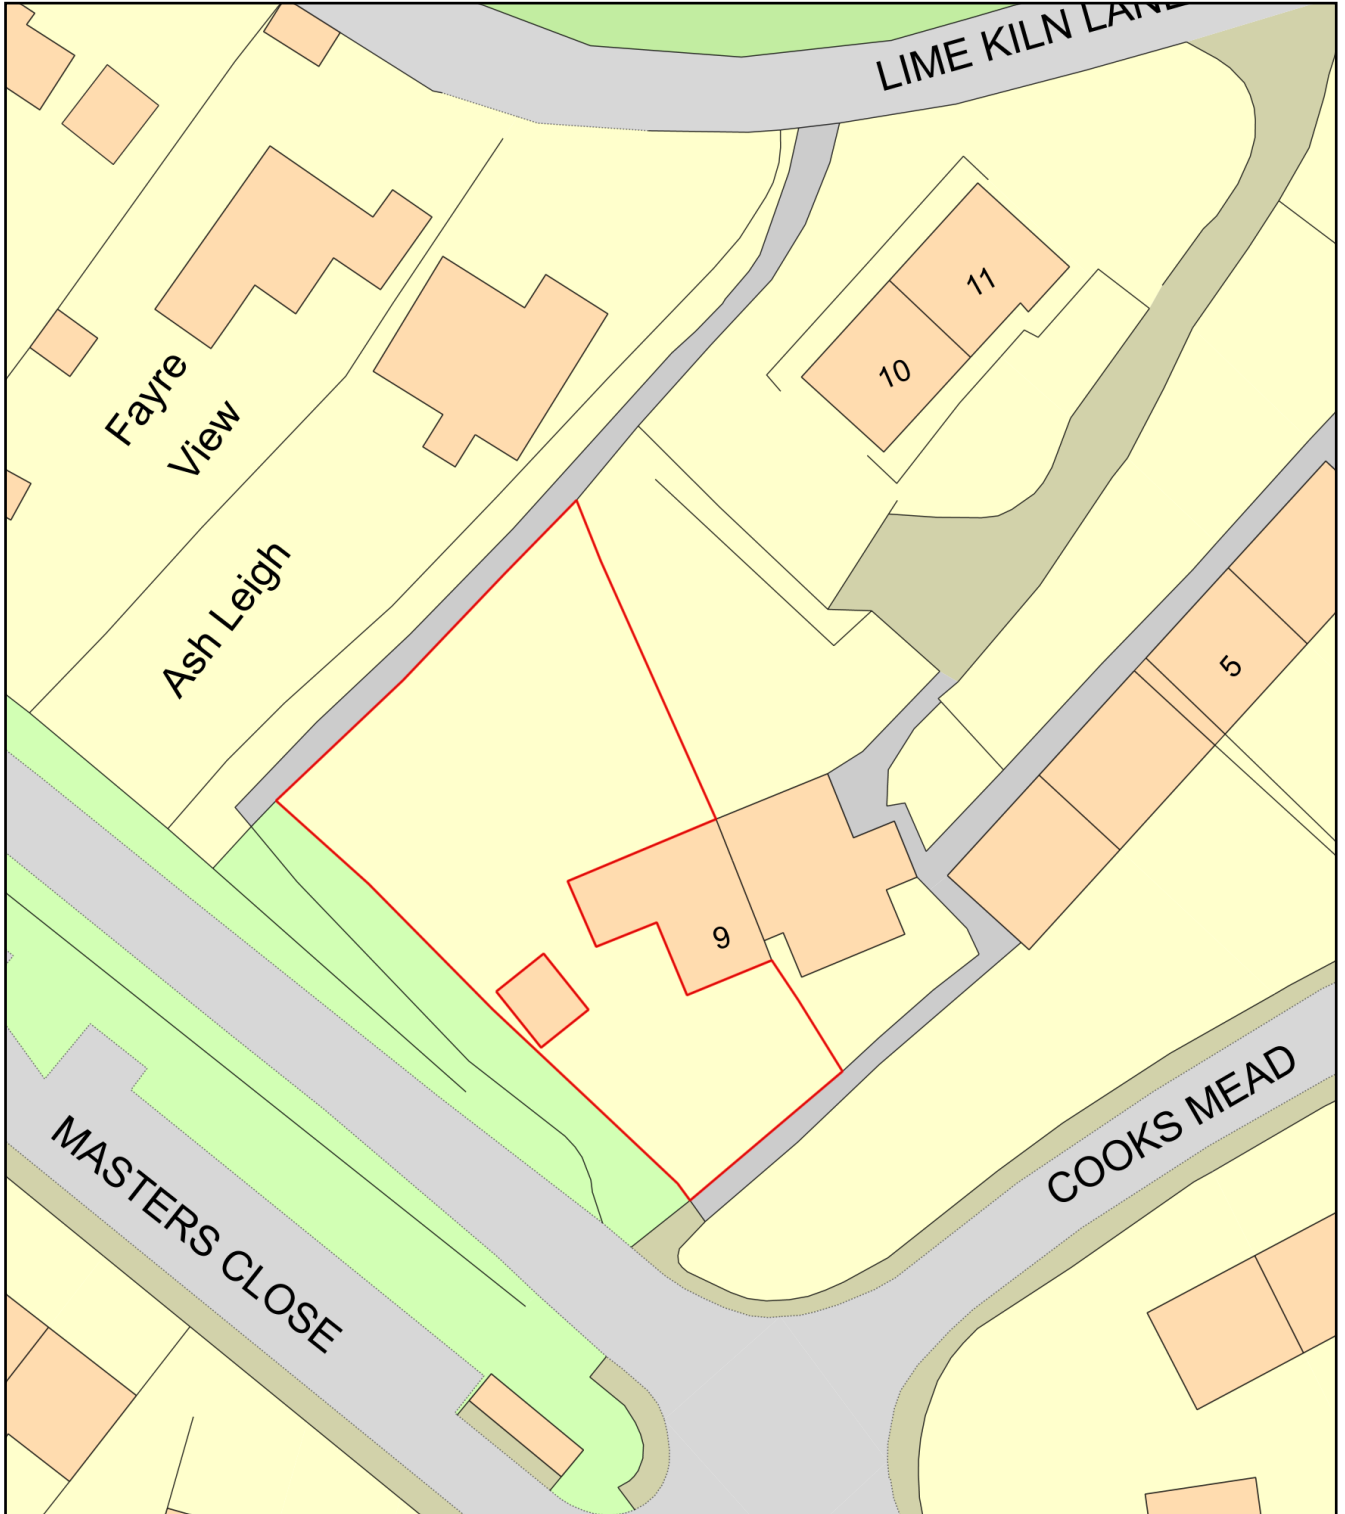

# Block Plan 2022

Plan Produced for: Jessica Webber

Date Produced: 02 Oct 2022

Plan Reference Number: TQRQM22275122406933

Scale: 1:500 @ A4