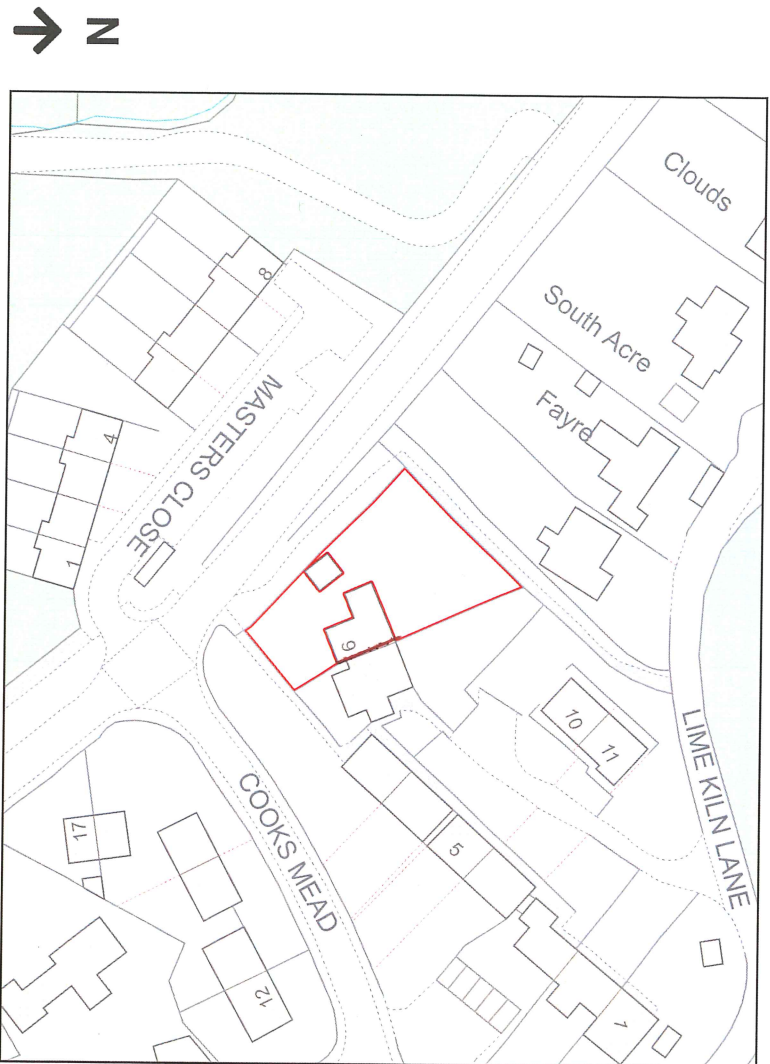

Location Plan

Site Address: 9, Cooks Mead, Uplyme, DT7 3XJ

Date Produced: 04-Dec-2023

Scale: 1:1250 @A4

Planning Portal Reference: PP-12630692v2