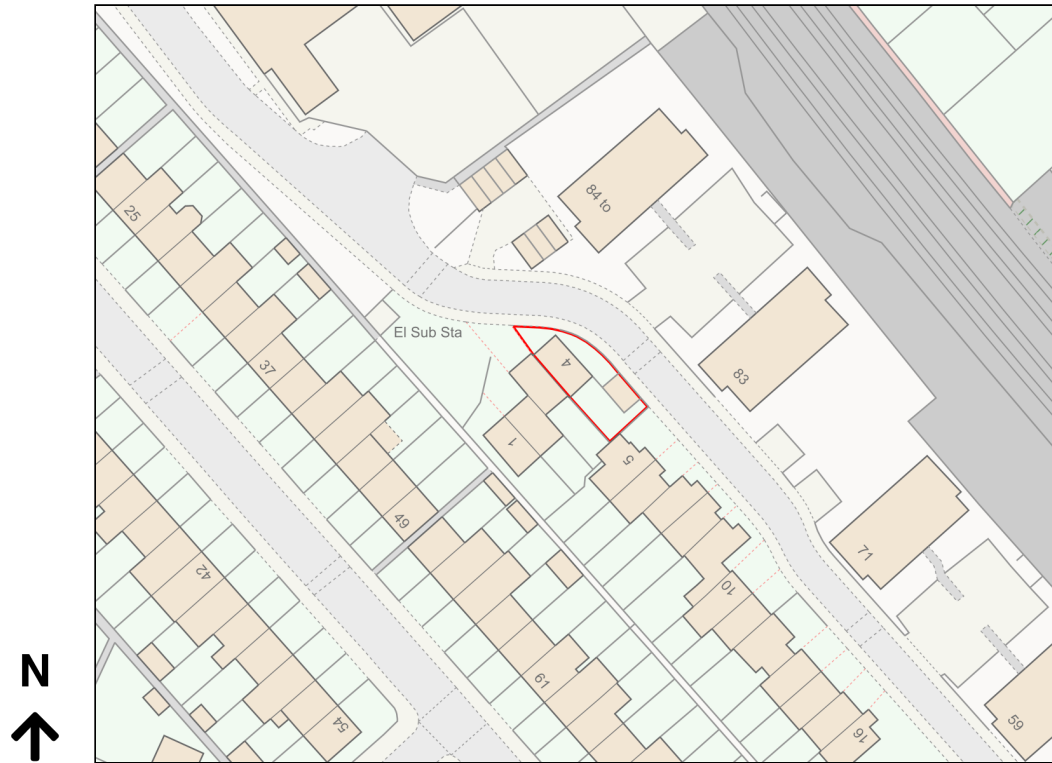

Location Plan

Site Address: 4, Woodgate Drive, London, SW16 5YP

Date Produced: 23-Nov-2023

Scale: 1:1250 @A4

Planning Portal Reference: PP-12623411v1