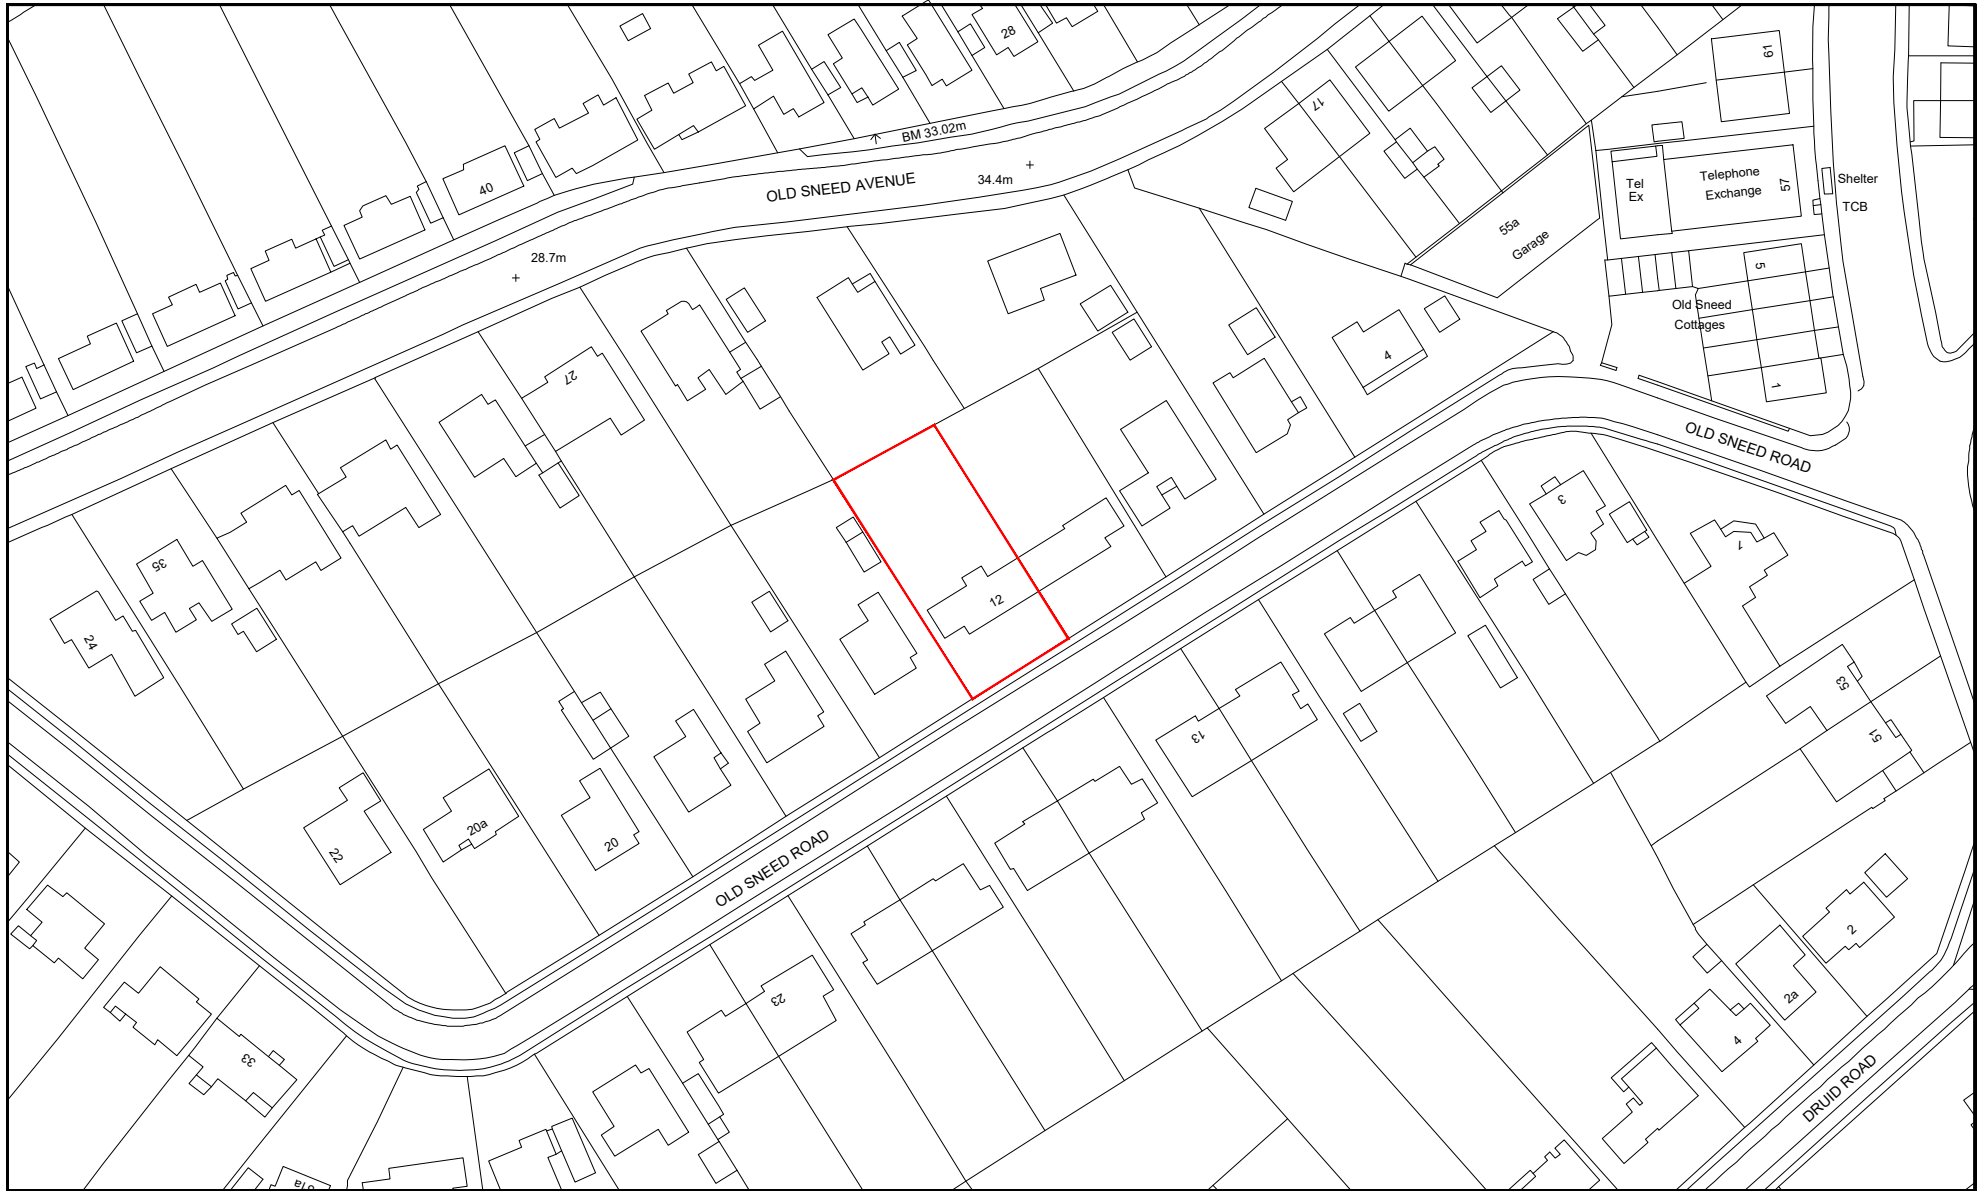

Clifton Design (Bristol) 25 Lower Redland Road Redland Bristol BS6 6TB 0117 973 6000	Rev:	Description of Changes:	Drawn:	Date:	North:	Client:	Postcode:	Site Area:	Drawing Title:		
	-	-	-	-	↑	Mr R Farmer	BS9 1ET	797 Sq M	Site Plan		
	1:1250 @ A4					Address:	Date:	Drawing No:	Drawn:	Option:	Rev:
						12 Old Sneed Road, Stoke Bishop	Nov 2023	12/OSR/SB/00/P	G.P	-	-