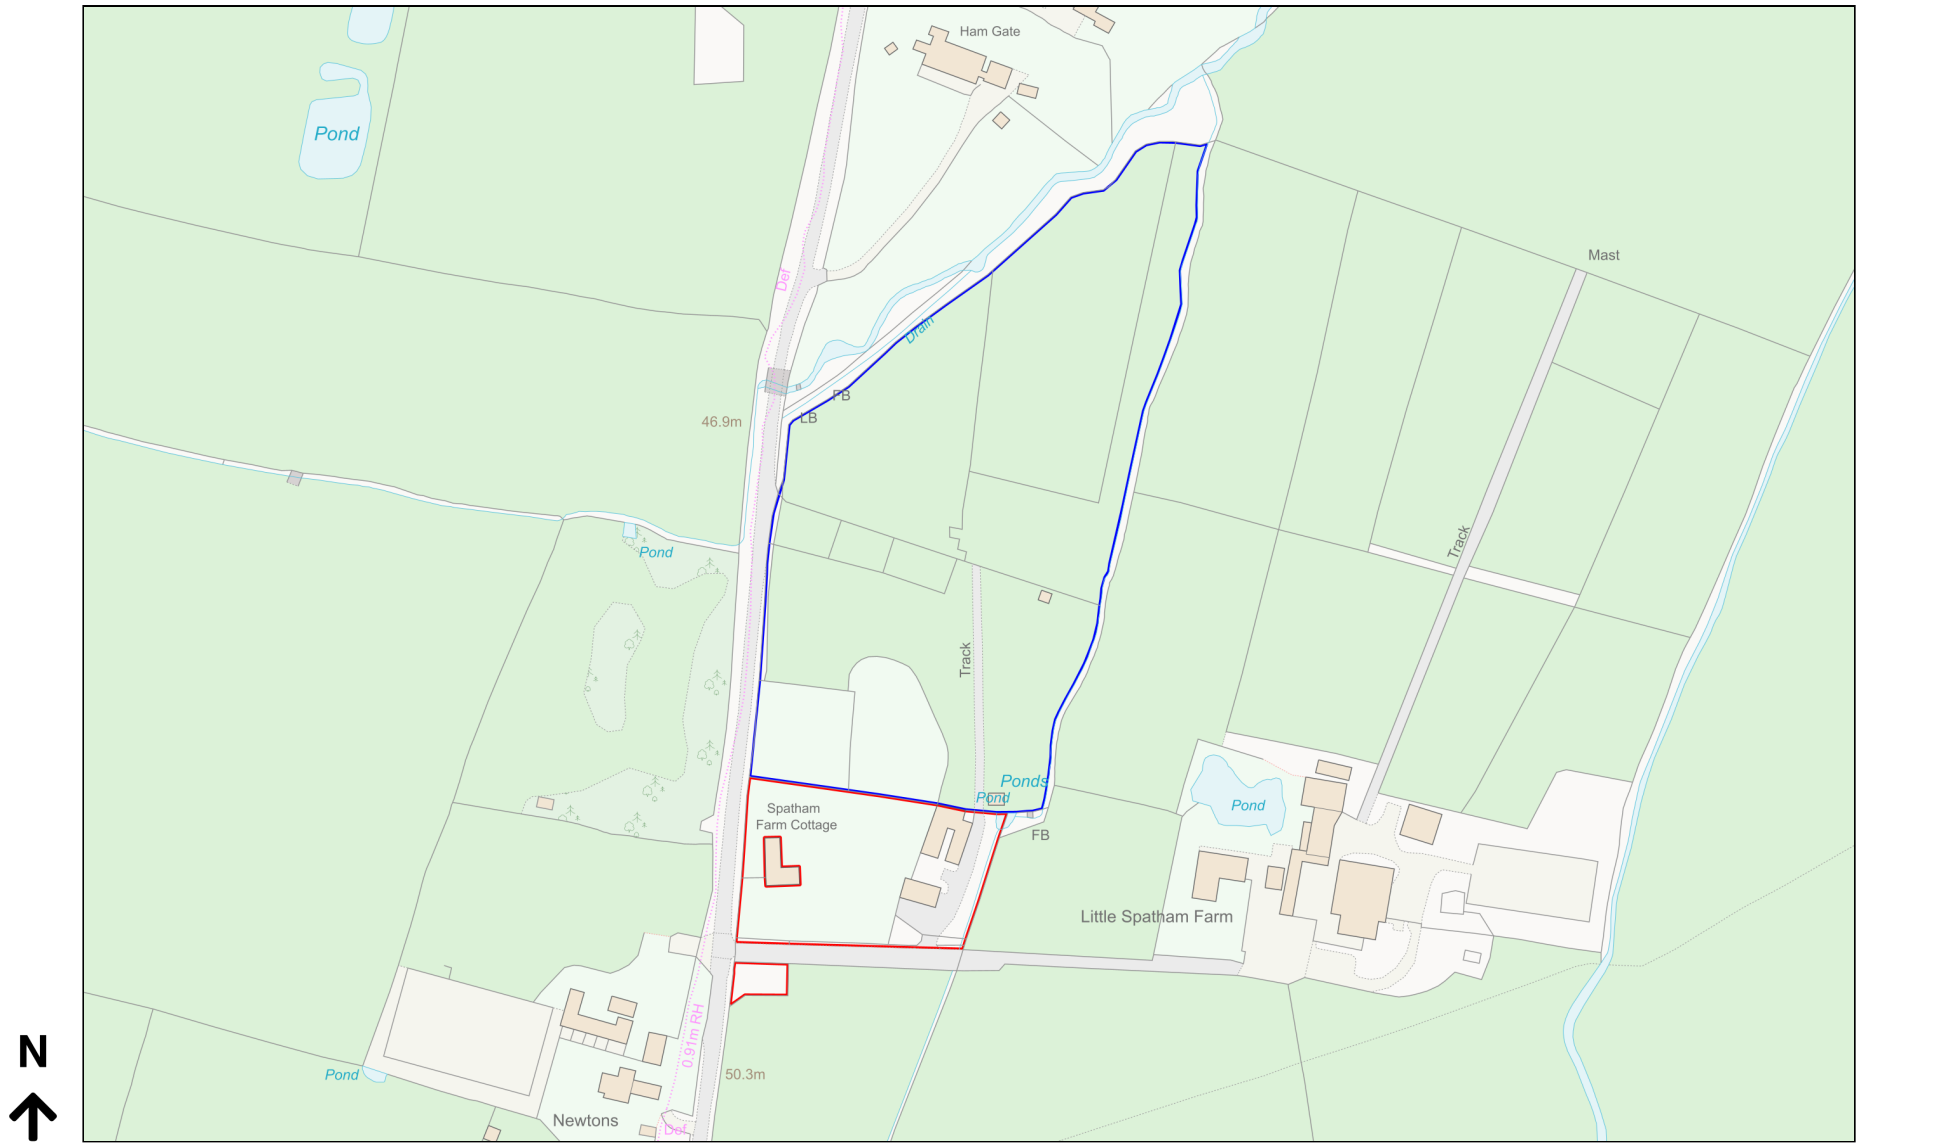

Location Plan

Site Address: Spatham Farm Cottage, Spatham Lane, Westmeston, BN6 8XH

Date Produced: 19-Oct-2023

Scale: 1:2500 @A4

Planning Portal Reference: PP-12516722v1