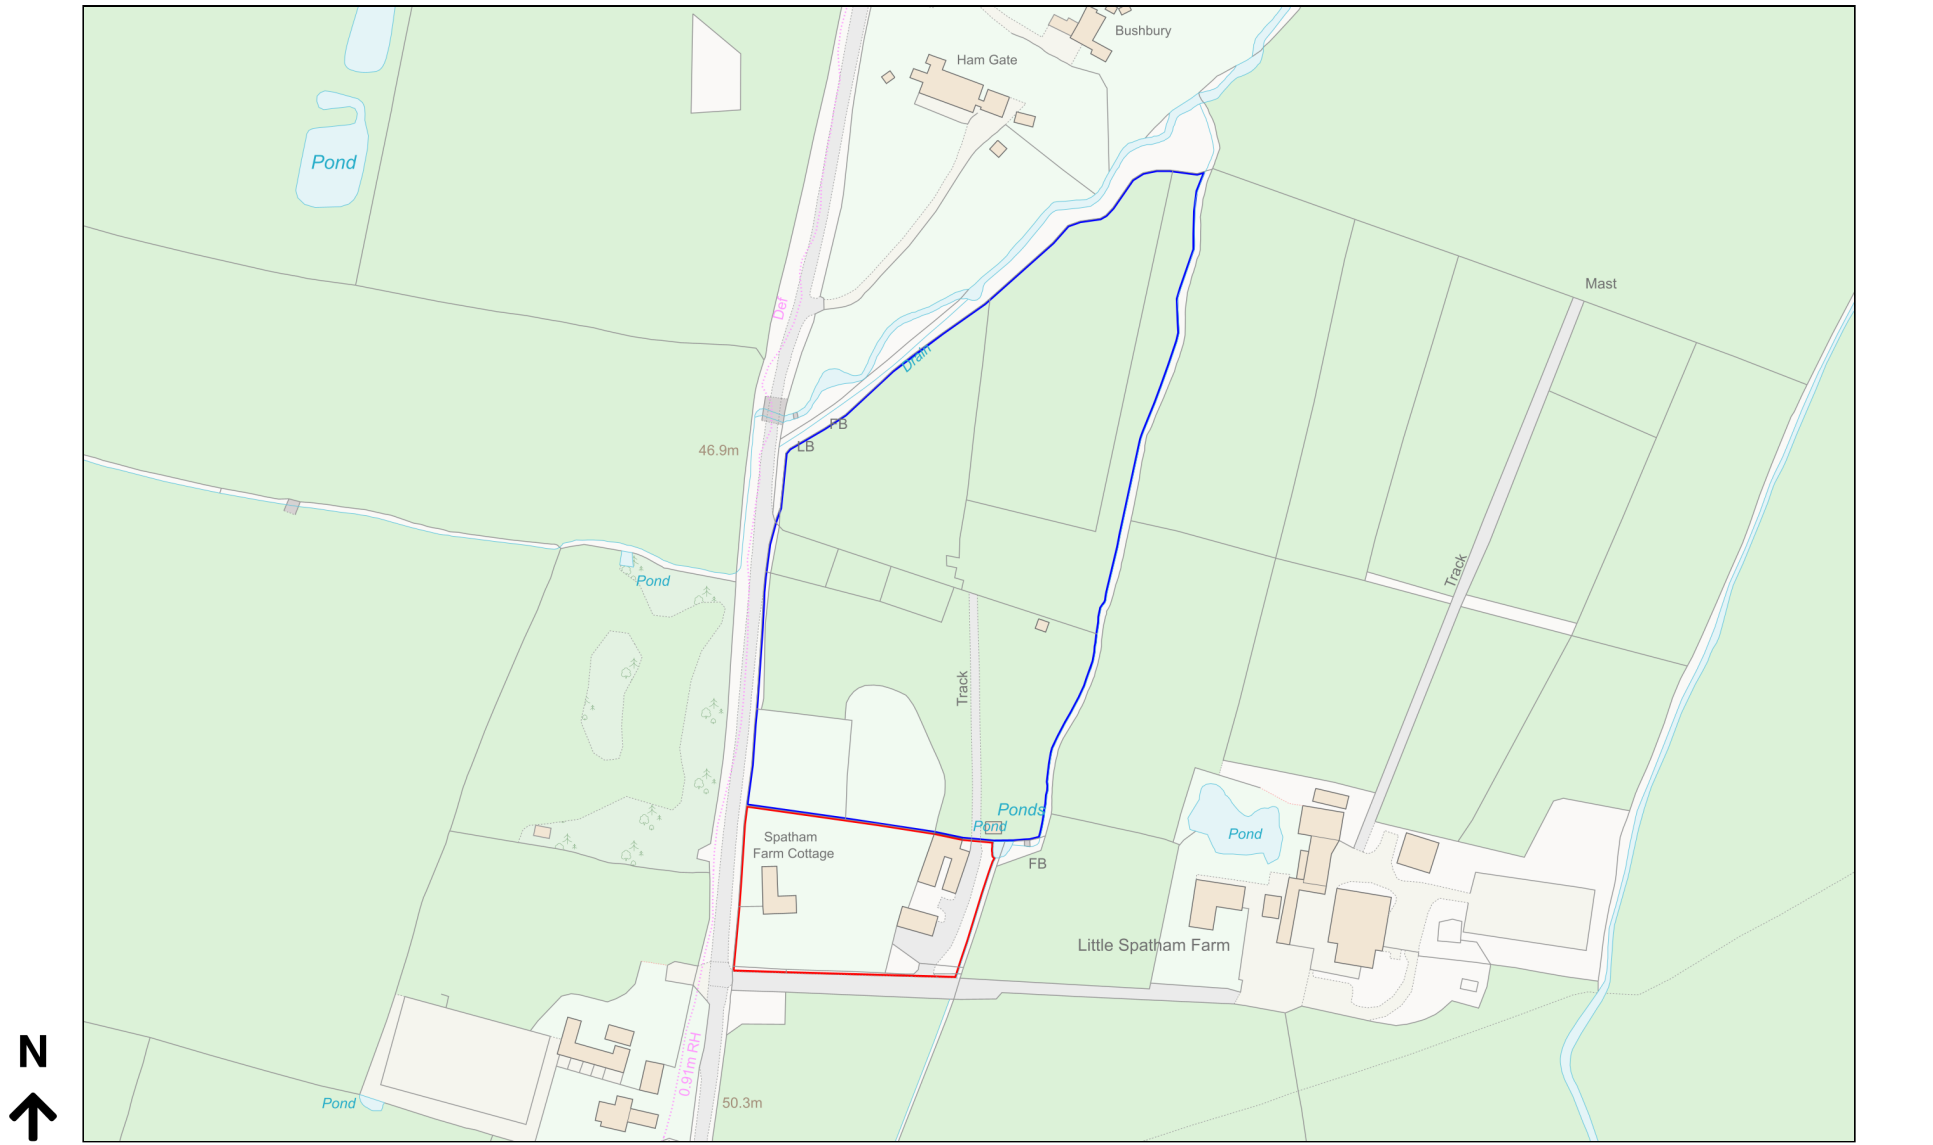

# Location Plan

Site Address: Spatham Farm Cottage, Spatham Lane, Westmeston, BN6 8XH

Date Produced: 19-Oct-2023

Scale: 1:2500 @A4

Planning Portal Reference: PP-12517307v1