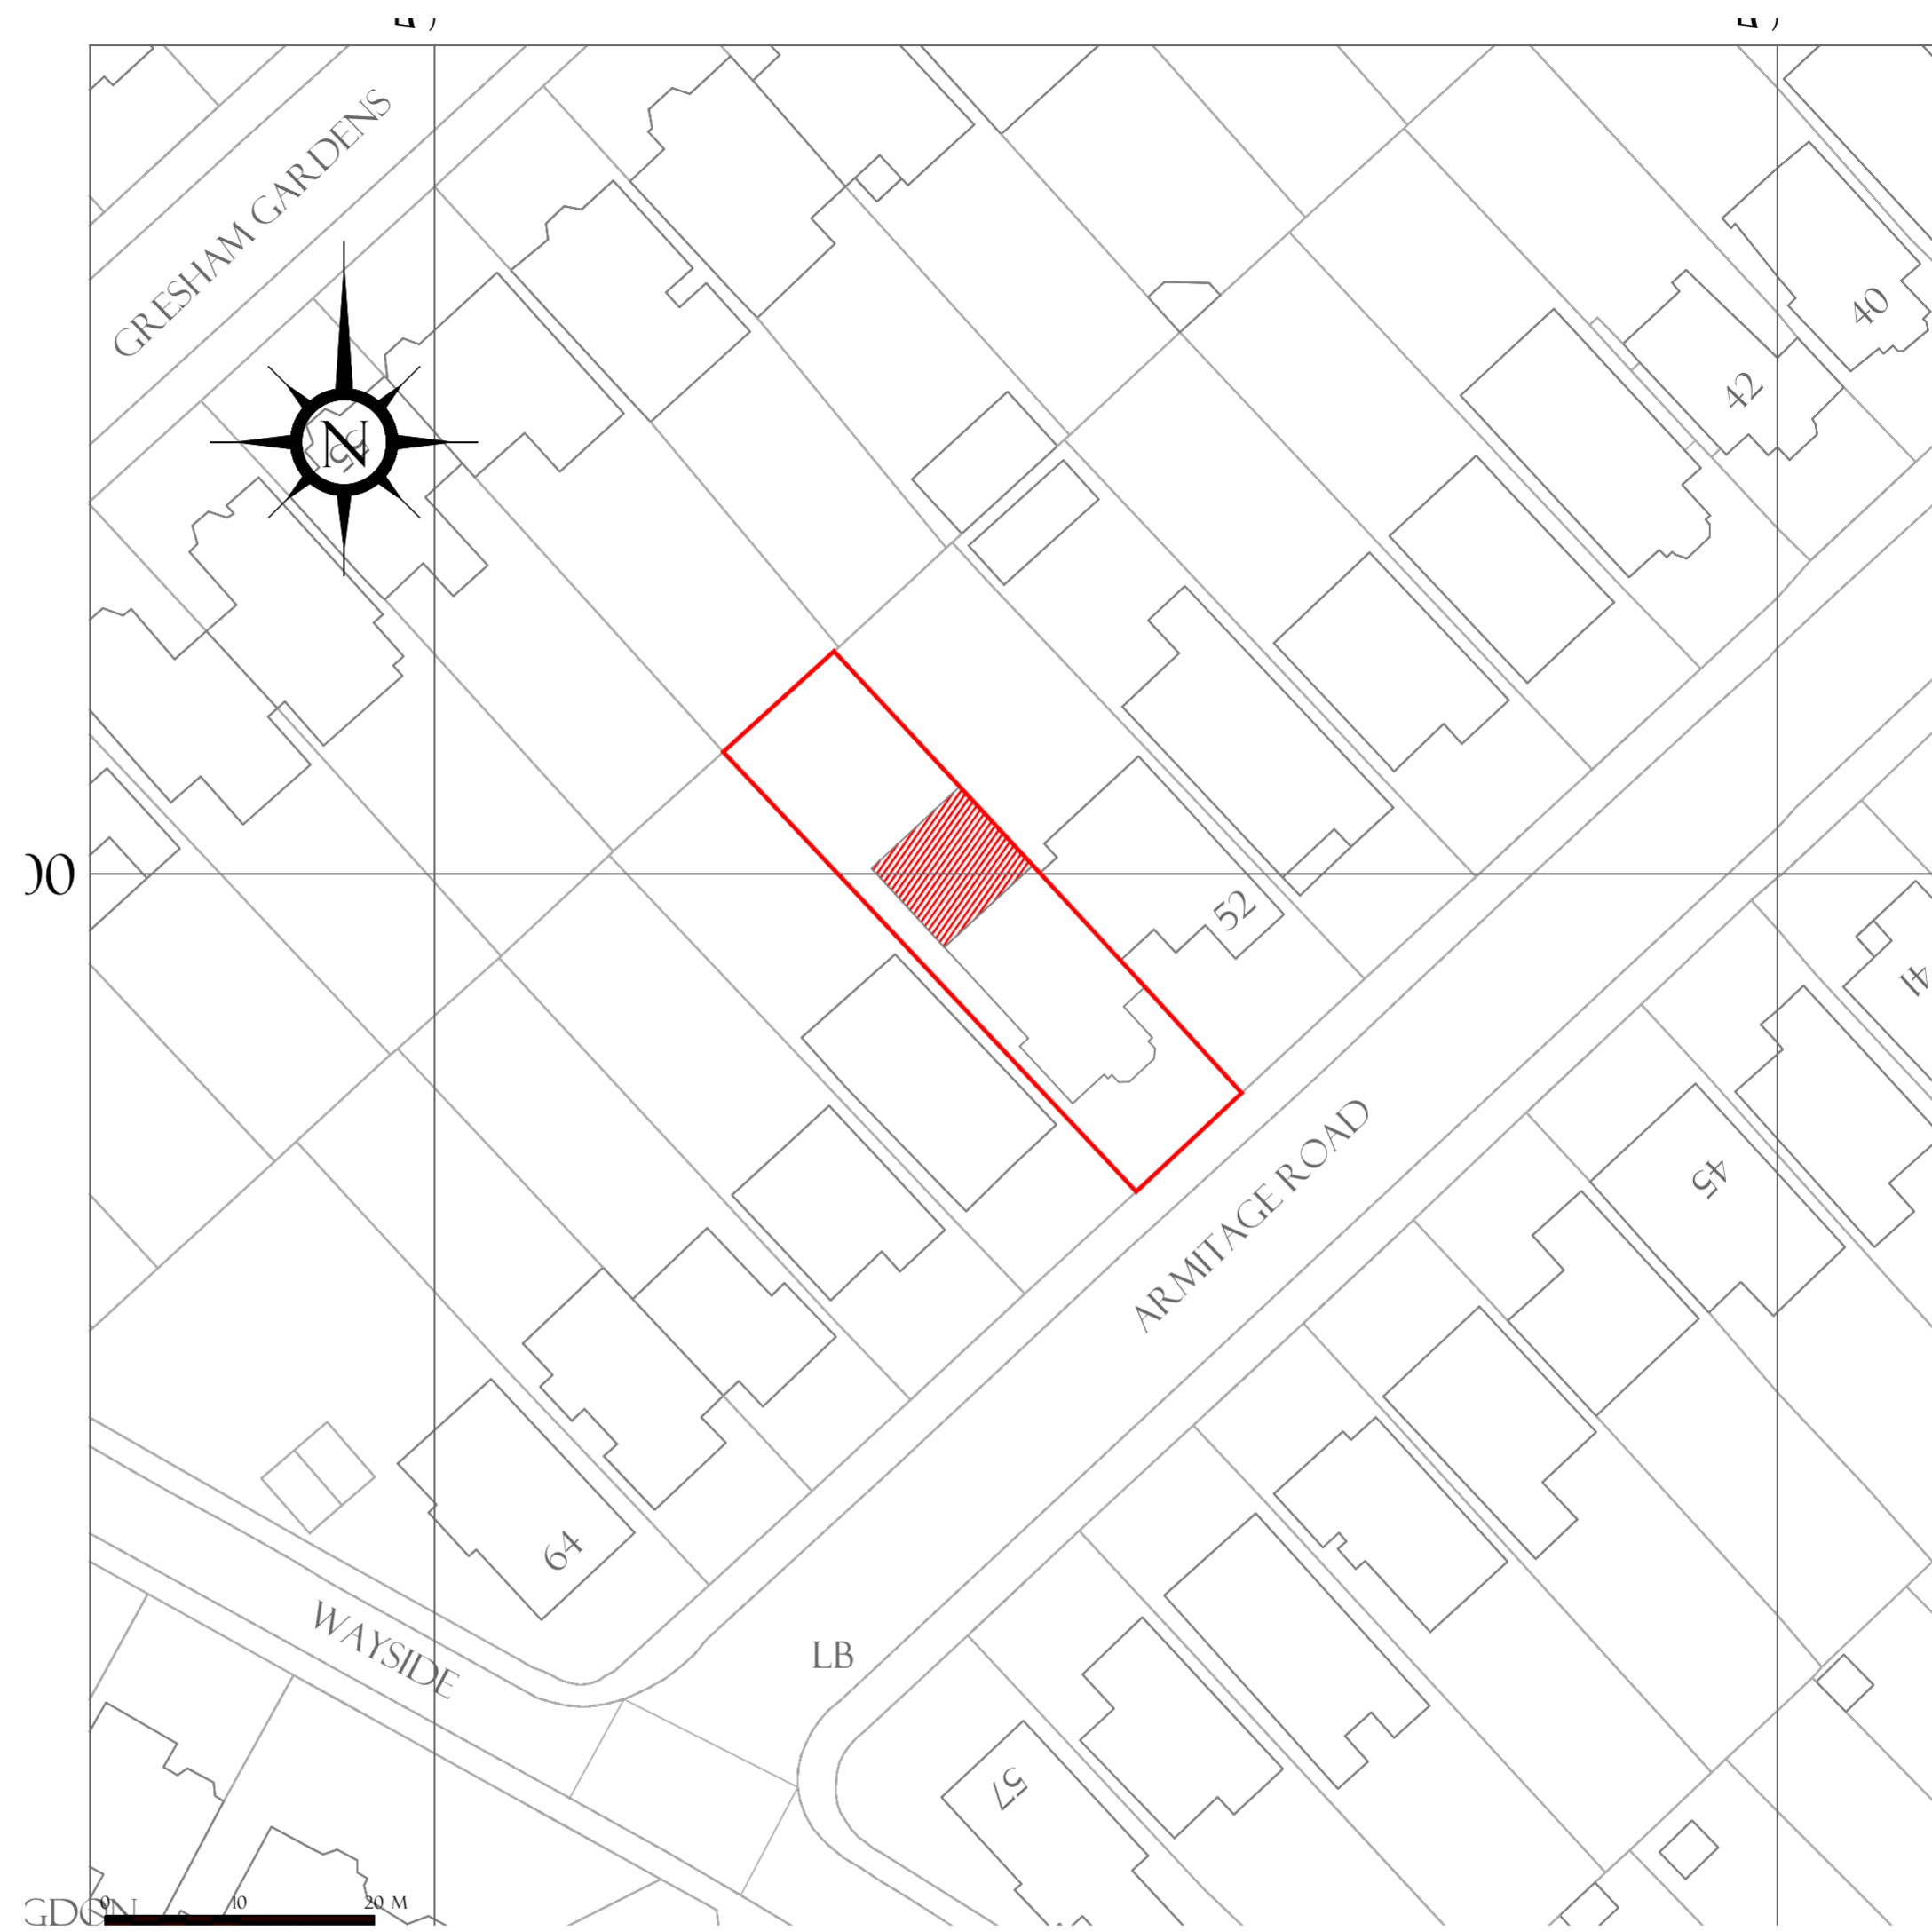

LOCATION MAP
SCALE: 1:1250

BLOCK PLAN
SCALE: 1:500

NOTES

LEGEND

 PROPOSED
NEW CONSTRUCTION

Plan And Build London Ltd
(Architecture, Design and Structure)
228 High Street
Barnet
EN5 5TD
Tel: 07961-161810
E-mail: sales@planandbuild.net
www.planandbuild.net

Project Title
SINGLE STOREY REAR
EXTENSION

Project Address
54 ARMITAGE ROAD,
NW11 8RD

Drawing Title
LOCATION MAP &
BLOCK PLAN

Date 27 NOVEMBER 2023

Dwg No. PB-23/54ARM10

Scale 1:1250 & 1:500 IN A2