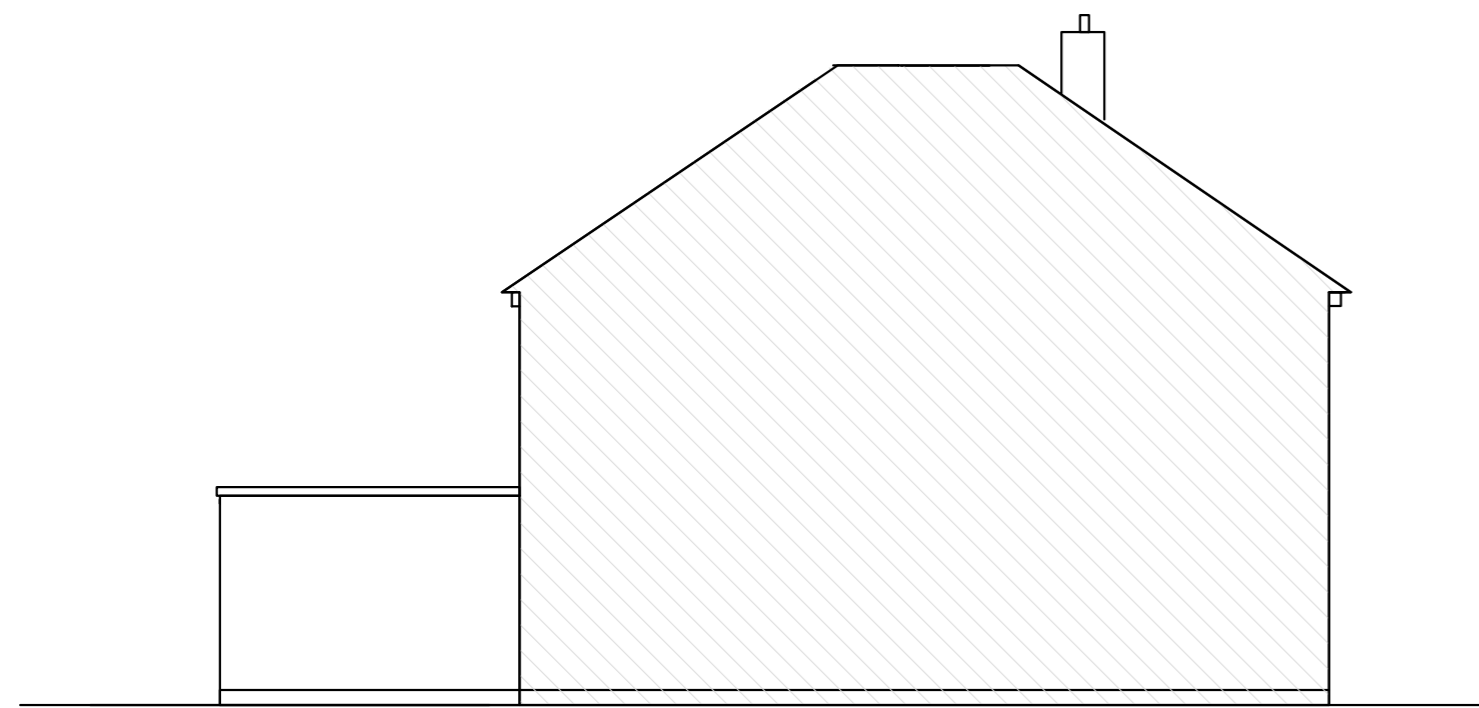

Existing Front Elevation

Existing Rear Elevation

Existing Flank Elevation

Existing Side Elevation

70 Exeter Road  
N14 5JS

Existing Elevations

Scale 1:100

( do not scale drawings for constructions purpose)

- Existing
- Proposed
- to be demolished

Dwg No  
70ExeterRd-Ex-Elev  
Date  
29 Nov 2023

Drawn By:  
Sabitha Sutrave  
sabithadas@hotmail.com