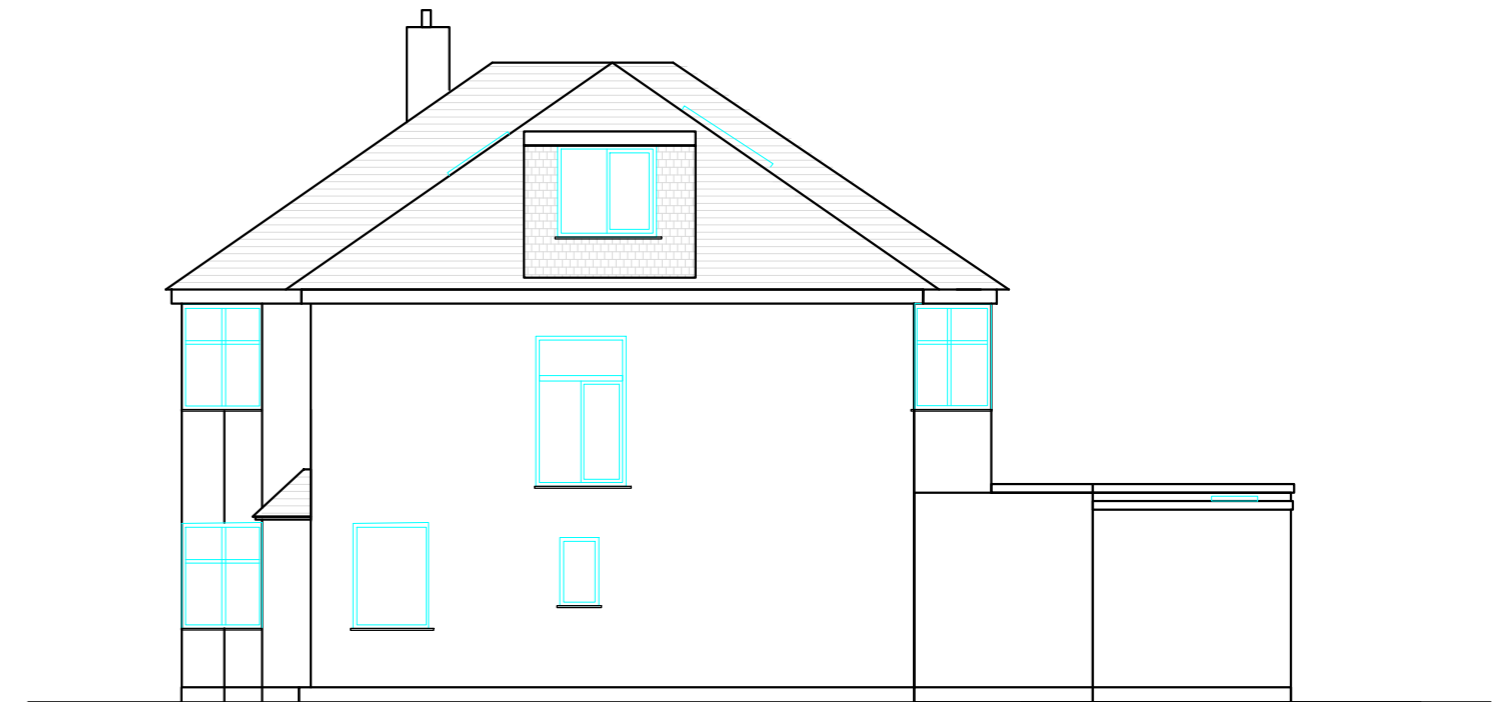

Existing Front Elevation

Existing Rear Elevation

Existing Flank Elevation

Existing Side Elevation

70 Exeter Road  
N14 5JS

Existing Elevations

Scale 1:100

( do not scale drawings for constructions purpose)

- Existing
- Proposed
- to be demolished

Dwg No  
70ExeterRd-Ex-Elev  
Date  
29 Nov 2023

Drawn By:  
Sabitha Sutrave  
sabithadas@hotmail.com