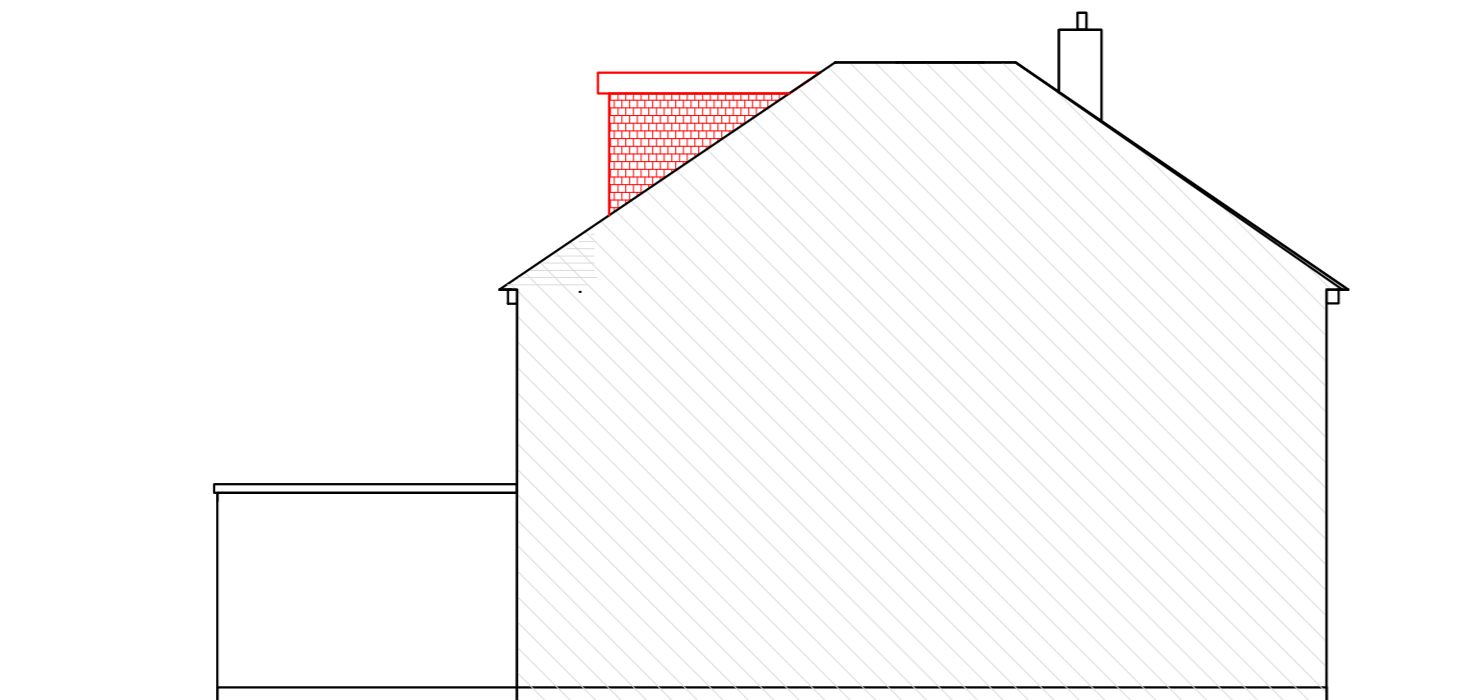

Proposed Front Elevation

Proposed Rear Elevation

Proposed Flank Elevation

Proposed Side Elevation

70 Exeter Road
N14 5JS

Proposed Elevations

Scale 1:100

(don not scale drawings for constructions purpose)

- Existing
- Proposed
- to be demolished

Dwg No
70ExeterRd-Pr-Elev
Date
29 Nov 2023

Drawn By:
Sabitha Sutrave
sabithadas@hotmail.com