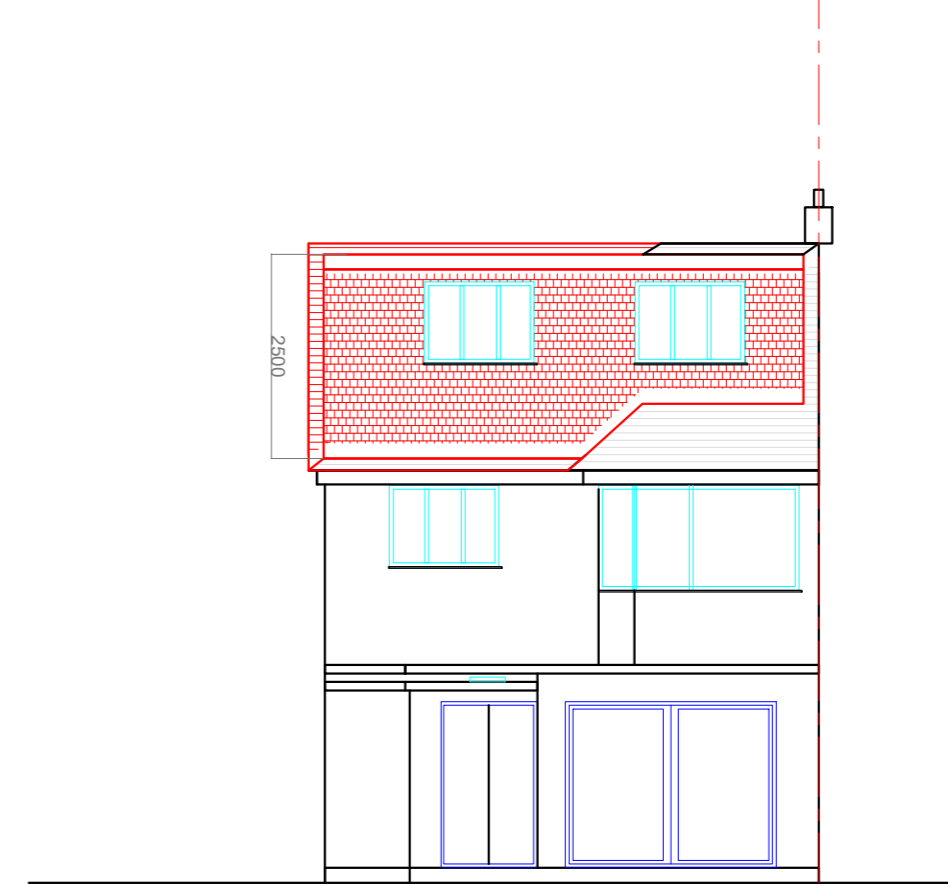

Proposed Front Elevation

Proposed Rear Elevation

Proposed Flank Elevation

Proposed Side Elevation

70 Exeter Road
N14 5JS

Proposed Elevations

Scale 1:100

(don not scale drawings for constructions purpose)

- Existing
- Proposed
- to be demolished

Dwg No
70ExeterRd-Pr-Elev
Date
29 Nov 2023

Drawn By:
Sabitha Sutrave
sabithadas@hotmail.com