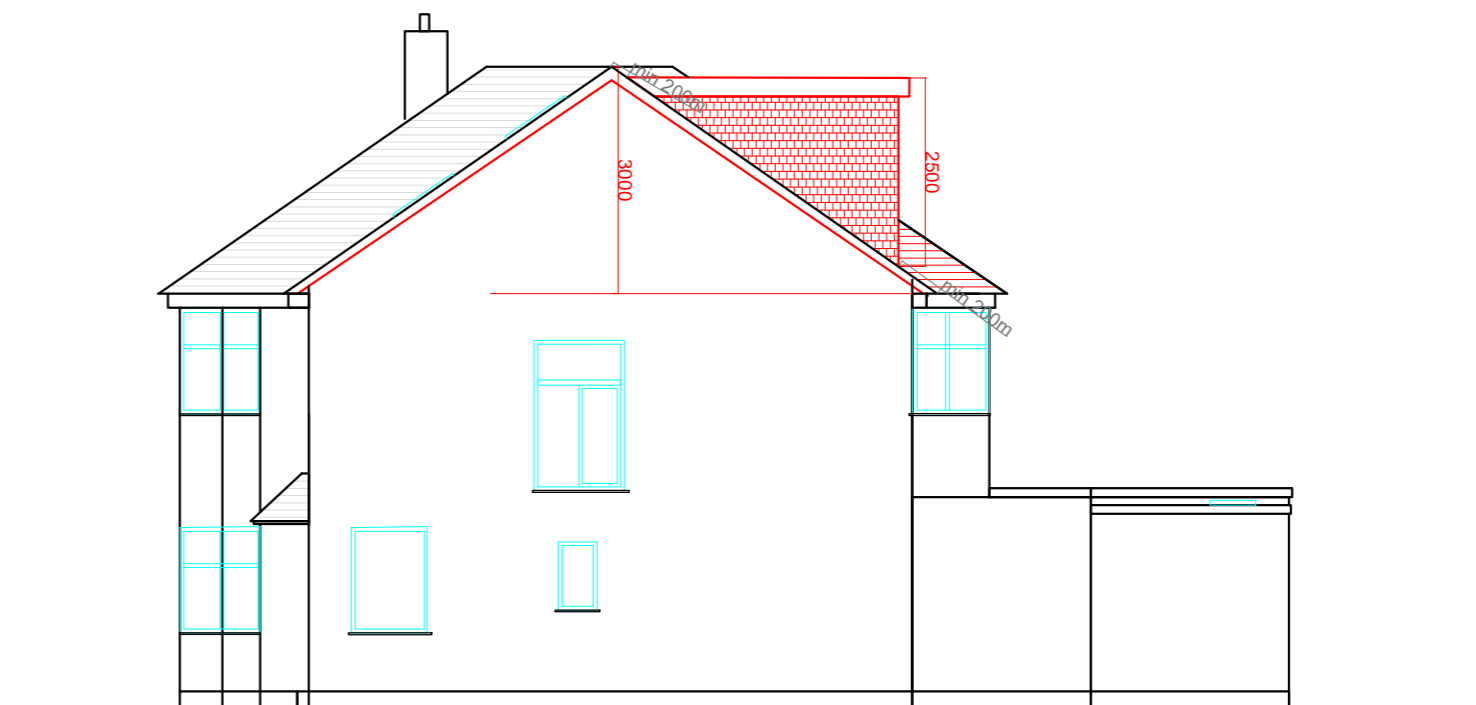

Proposed Front Elevation

Proposed Rear Elevation

Proposed Flank Elevation

Proposed Side Elevation

70 Exeter Road
N14 5JS

Proposed Elevations

Scale 1:100

(don not scale drawings for constructions purpose)

- Existing
- Proposed
- to be demolished

Dwg No
70ExeterRd-Pr-Elev
Date
29 Nov 2023

Drawn By:
Sabitha Sutrave
sabithadas@hotmail.com