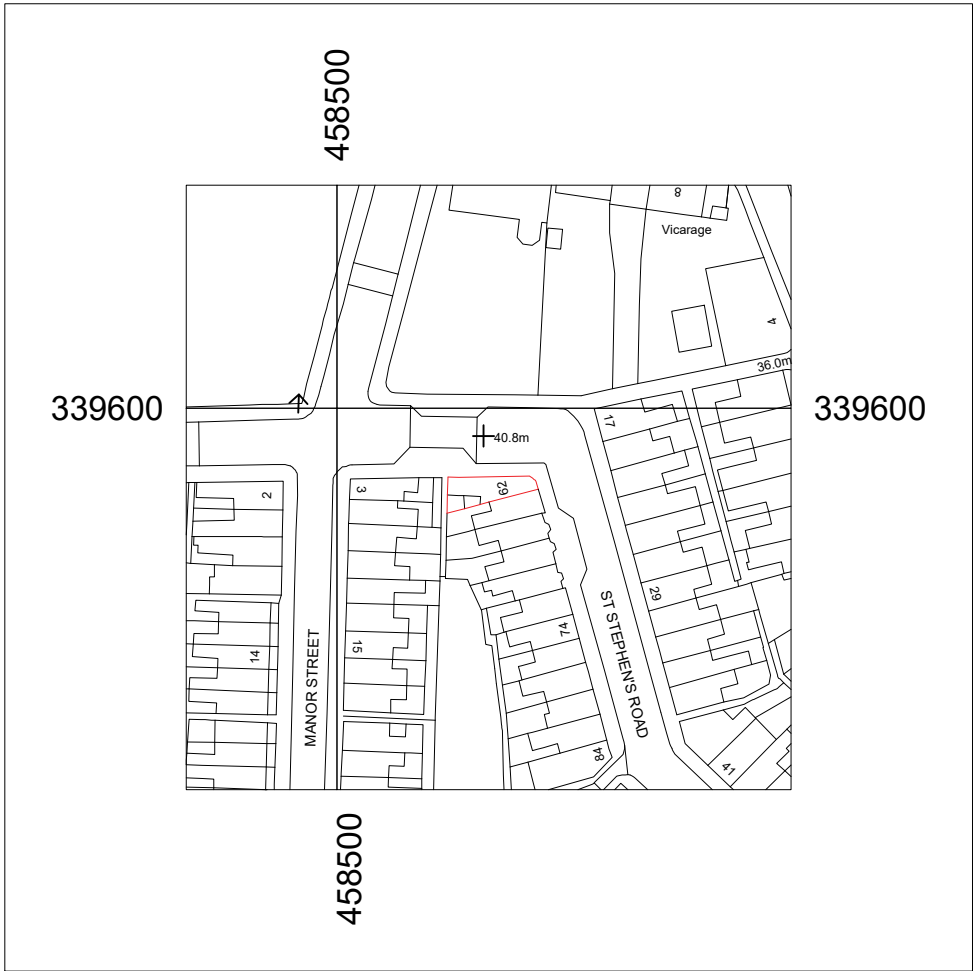

# Stanfords Planning Map Data

N

SCALE 1:1250

Production Date: 10 October 2023

Top Left: 458475.1 339636.89 Bottom Right: 458575.1 339536.89

© Crown copyright and database rights 2023 Ordnance Survey OS100035409.

Reproduction in whole or in part is prohibited without the permission of Ordnance Survey