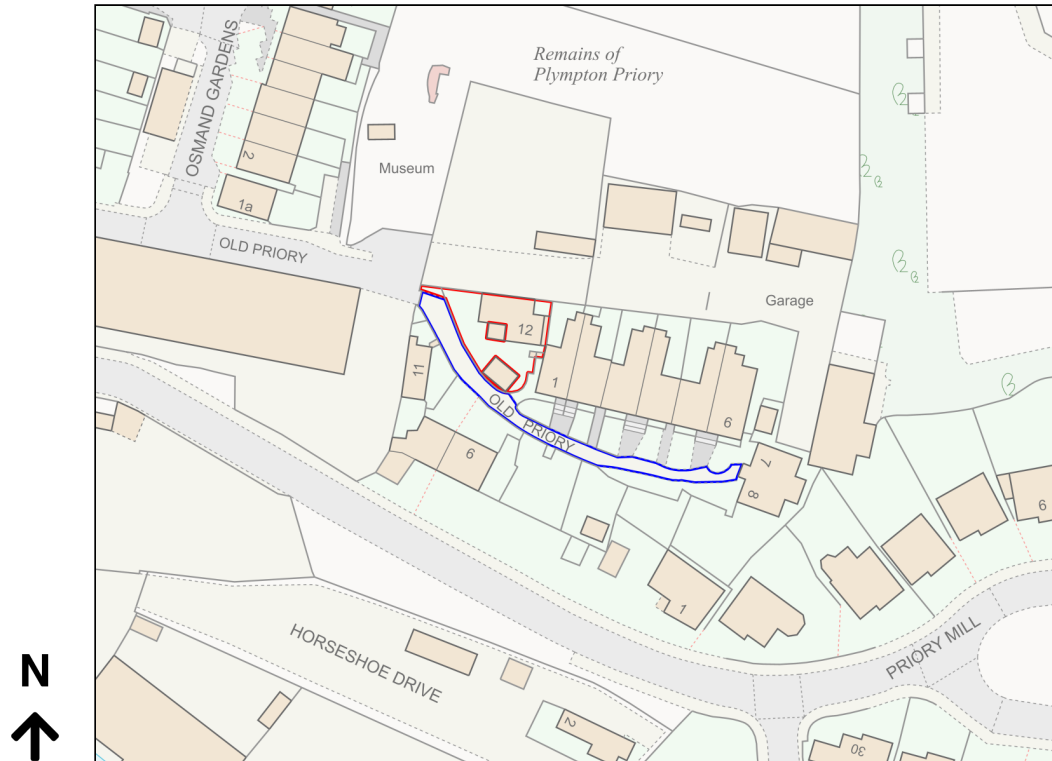

# Location Plan

Site Address: 12, Old Priory, Plymouth, PL7 1QS

Date Produced: 04-Dec-2023

Scale: 1:1250 @A4

Planning Portal Reference: PP-12646303v1