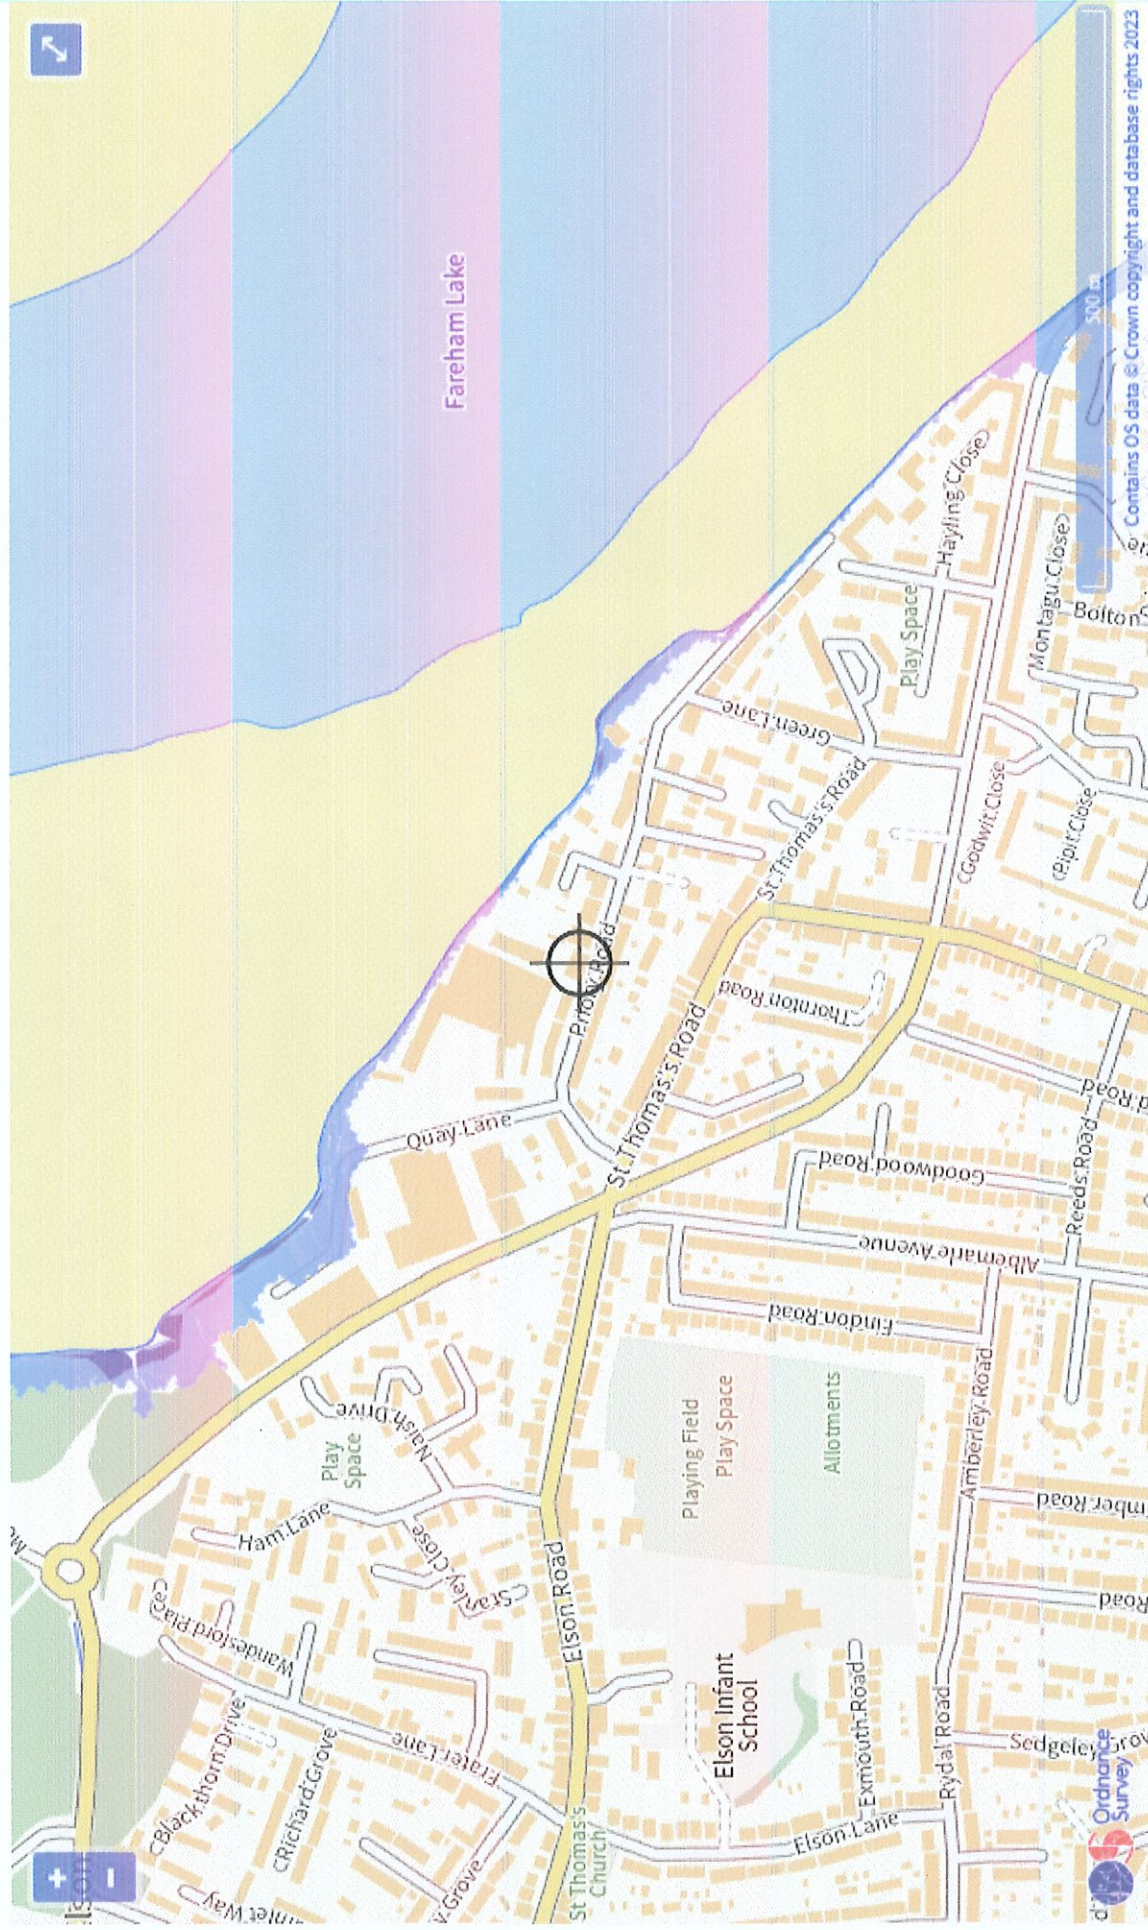

Flood risk

Extent of flooding

Location

PO12 4LF

Extent of flooding from rivers or the sea

High Medium Low Very low Location you selected

Contains OS data © Crown copyright and database rights 2023