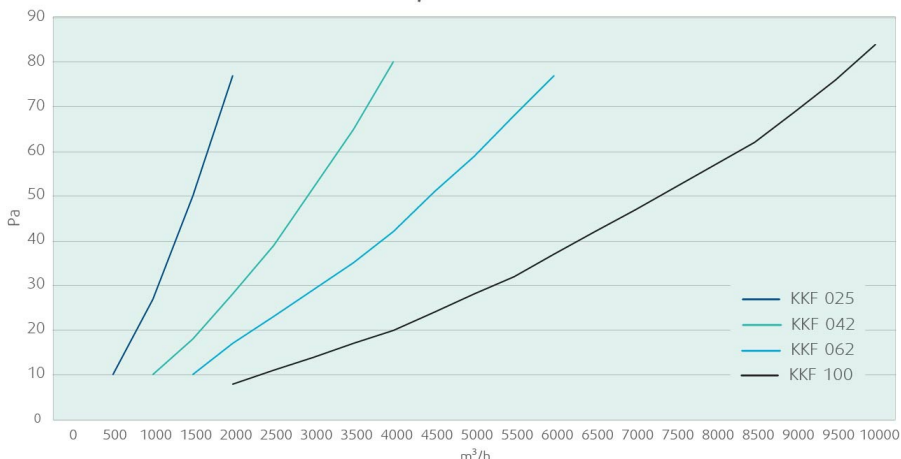

### Easy inspection

A removable inspection panel makes it simple to replace the filter and carry out maintenance.

## Technical parameters

### Dimensions and weights

Weight	17.9 kg
--------	---------

**Performances**

M5 / ePM10 60%

F7 / ePM1 55%

F9 / ePM1 85%

**Dimension**

KKF	A	B	C	D	E
KKF 025	520 mm	520 mm	378 mm	378 mm	378 mm
KKF 042	690 mm	690 mm	378 mm	548 mm	548 mm
KKF 062	820 mm	820 mm	378 mm	678 mm	678 mm
KKF 100	1020 mm	1020 mm	520 mm	878 mm	878 mm