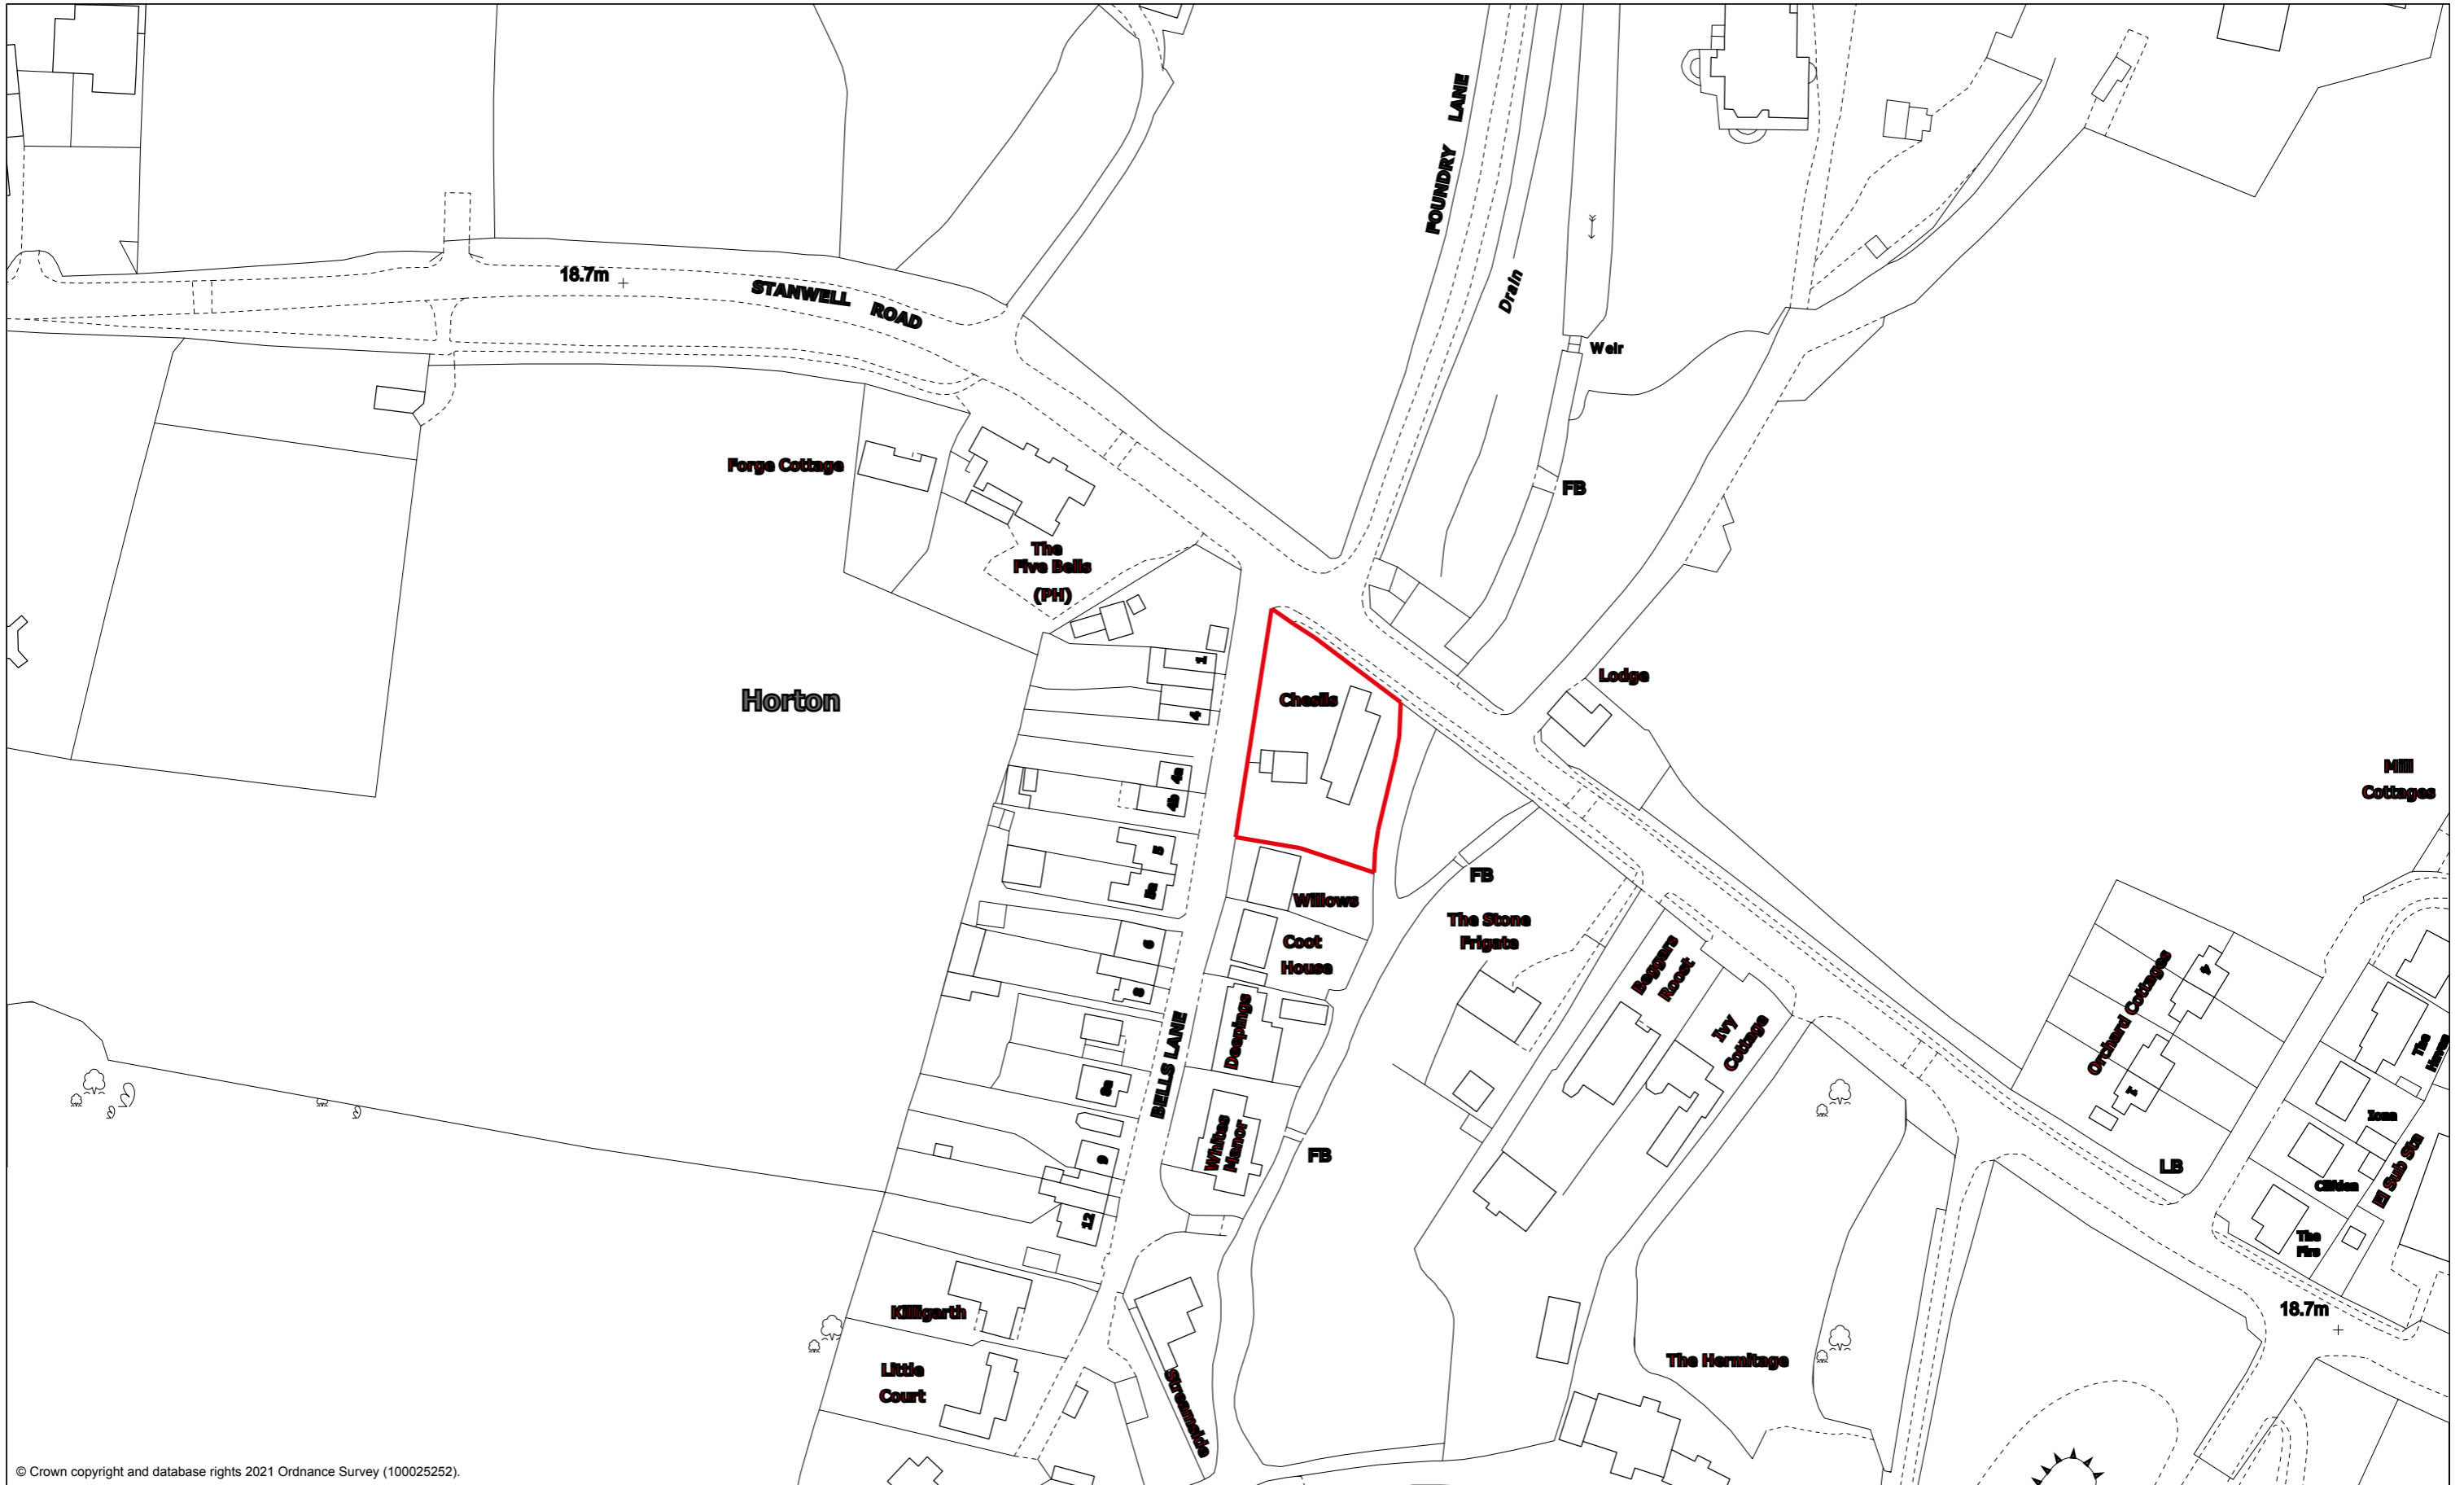

# Location Plan

© Crown copyright and database rights 2021 Ordnance Survey (100025252).

Scale 1:1250

Projection: British National Grid