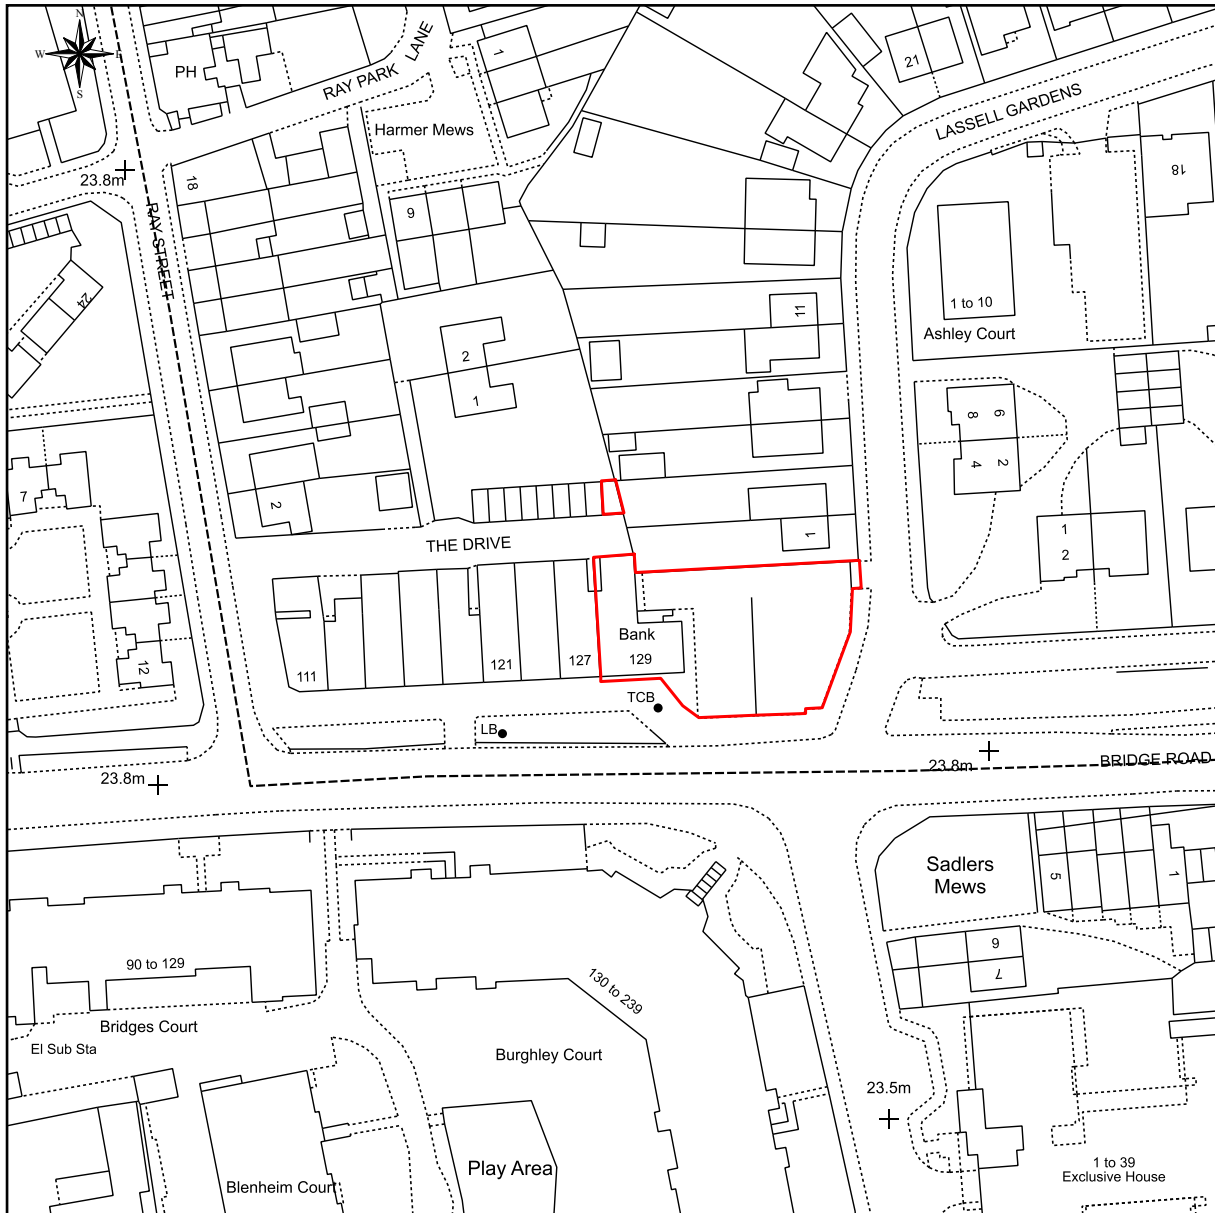

Location Plan of 129 Bridge Road, Maidenhead, Berks - SL6 8NB

This Plan includes the following Licensed Data: OS MasterMap Black and White PDF Location Plan by the Ordnance Survey National Geographic Database and incorporating surveyed revision available at the date of production. Reproduction in whole or in part is prohibited without the prior permission of Ordnance Survey. The representation of a road, track or path is no evidence of a right of way. The representation of features, as lines is no evidence of a property boundary. © Crown copyright and database rights, 2021. Ordnance Survey 0100031673

0m 20m 40m 60m 80m 100m

Scale: 1:1250, paper size: A4