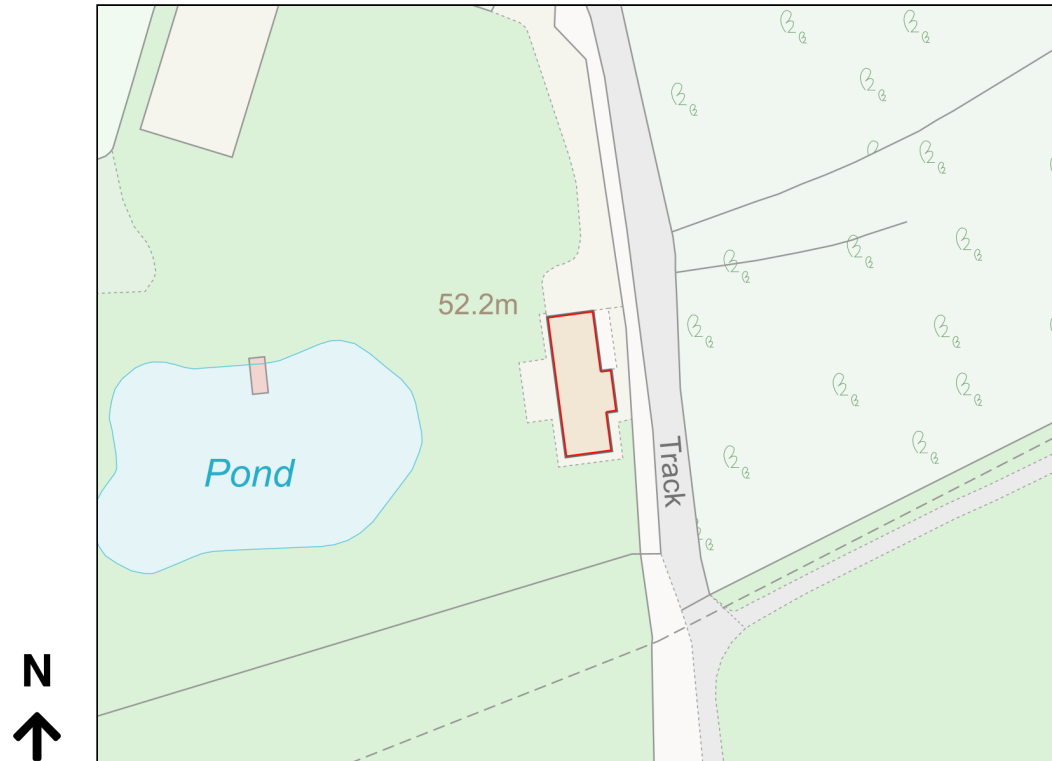

Location Plan

Site Address: Summer House, School Lane Farm, School Lane, Littlewick Green, Maidenhead, SL6 3QY

Date Produced: 30-Nov-2023

Scale: 1:1250 @A4

Planning Portal Reference: PP-12644653v1