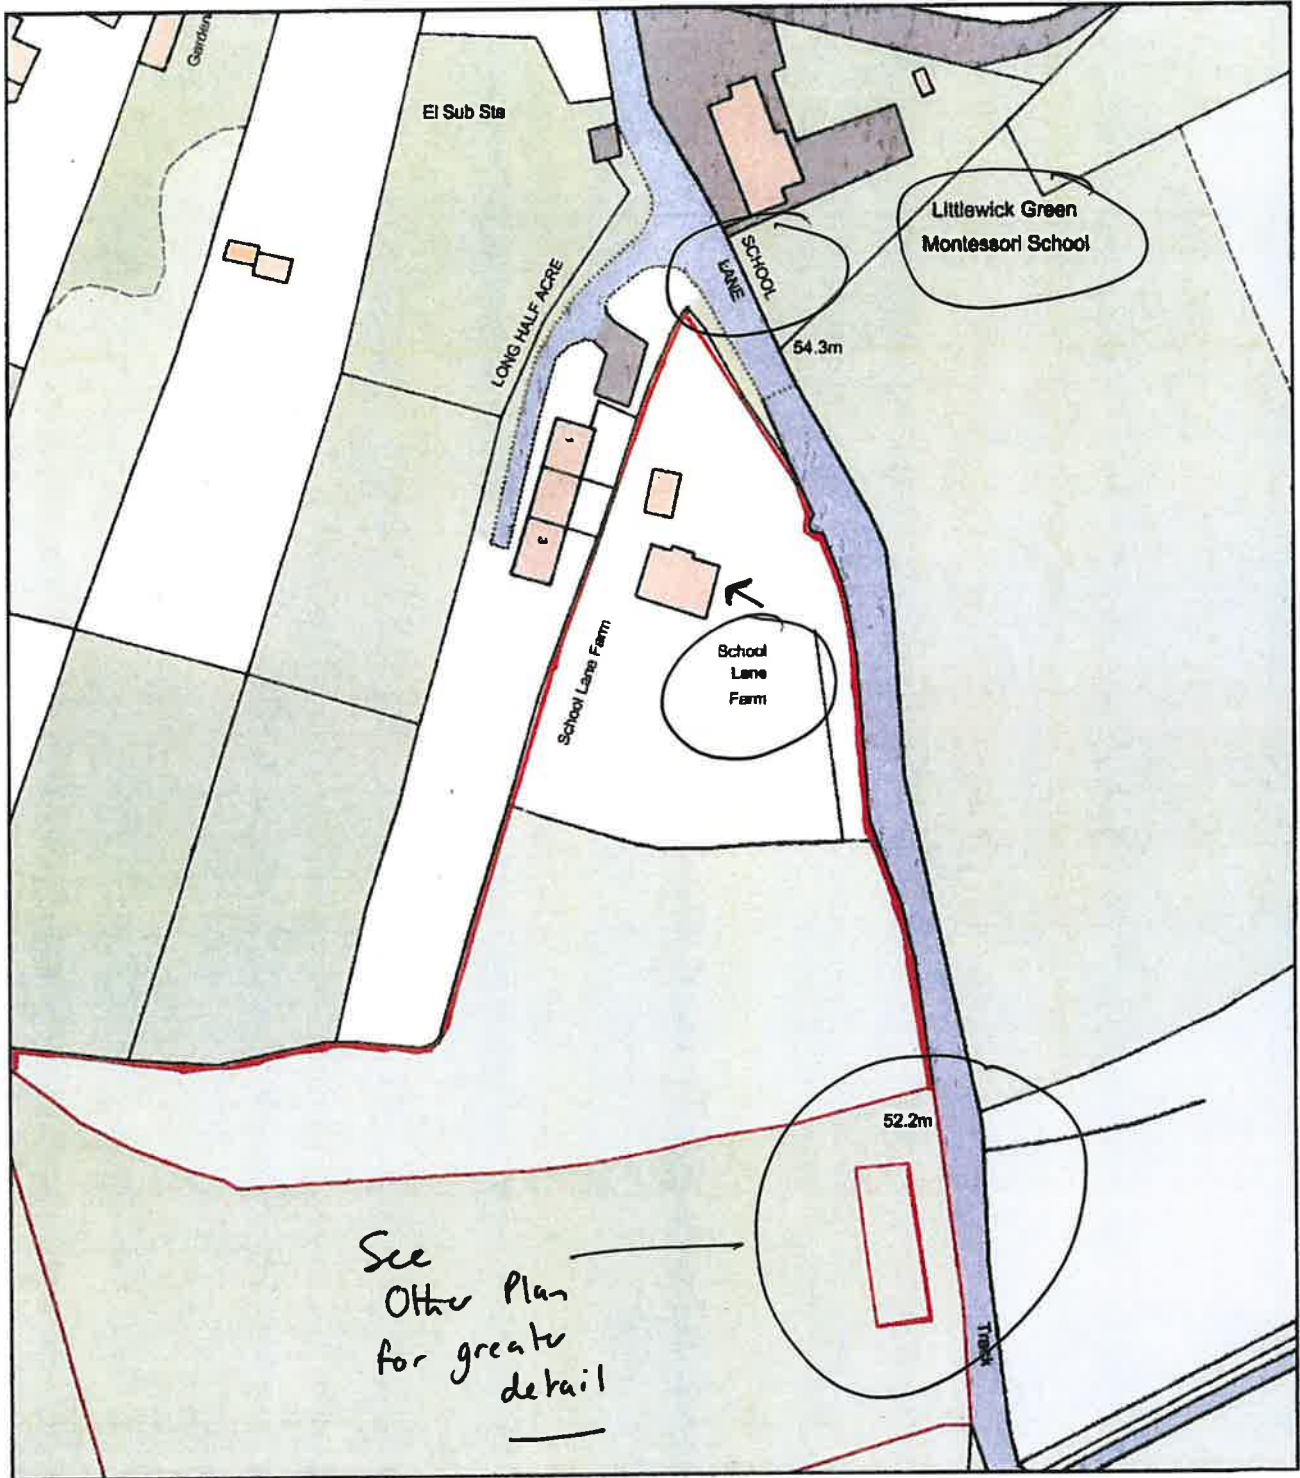

School Lane Farm Summerhouse

Plan Produced for: Joel Wheeler
Date Produced: 13 Mar 2018
Plan Reference Number: TQRQM18072153534883
Scale: 1:1250 @ A4

Location Plan

Site Address: Summer House, School Lane Farm, School Lane, Littlewick Green, Maidenhead, SL6 3QY

Date Produced: 30-Nov-2023

Scale: 1:1250 @A4

Planning Portal Reference: PP-12644653v1