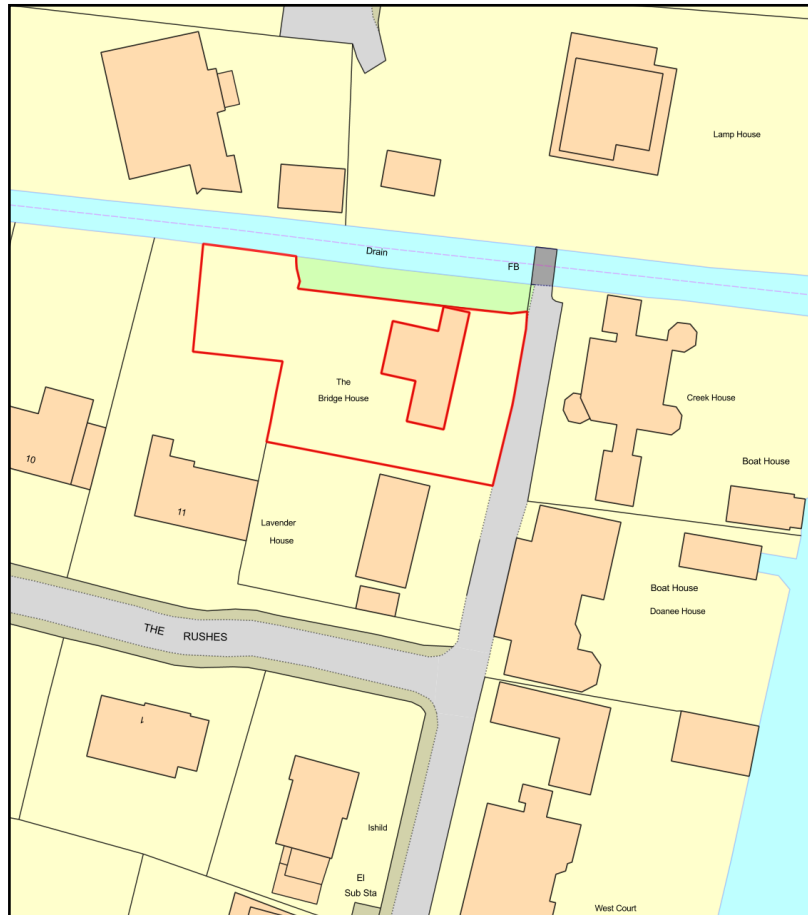

Bridge House, Fishery Road

Plan Produced for: Wilde Spooner Raleigh

Date Produced: 18 Oct 2023

Plan Reference Number: TQRQM23291131833512

Scale: 1:1250 @ A4